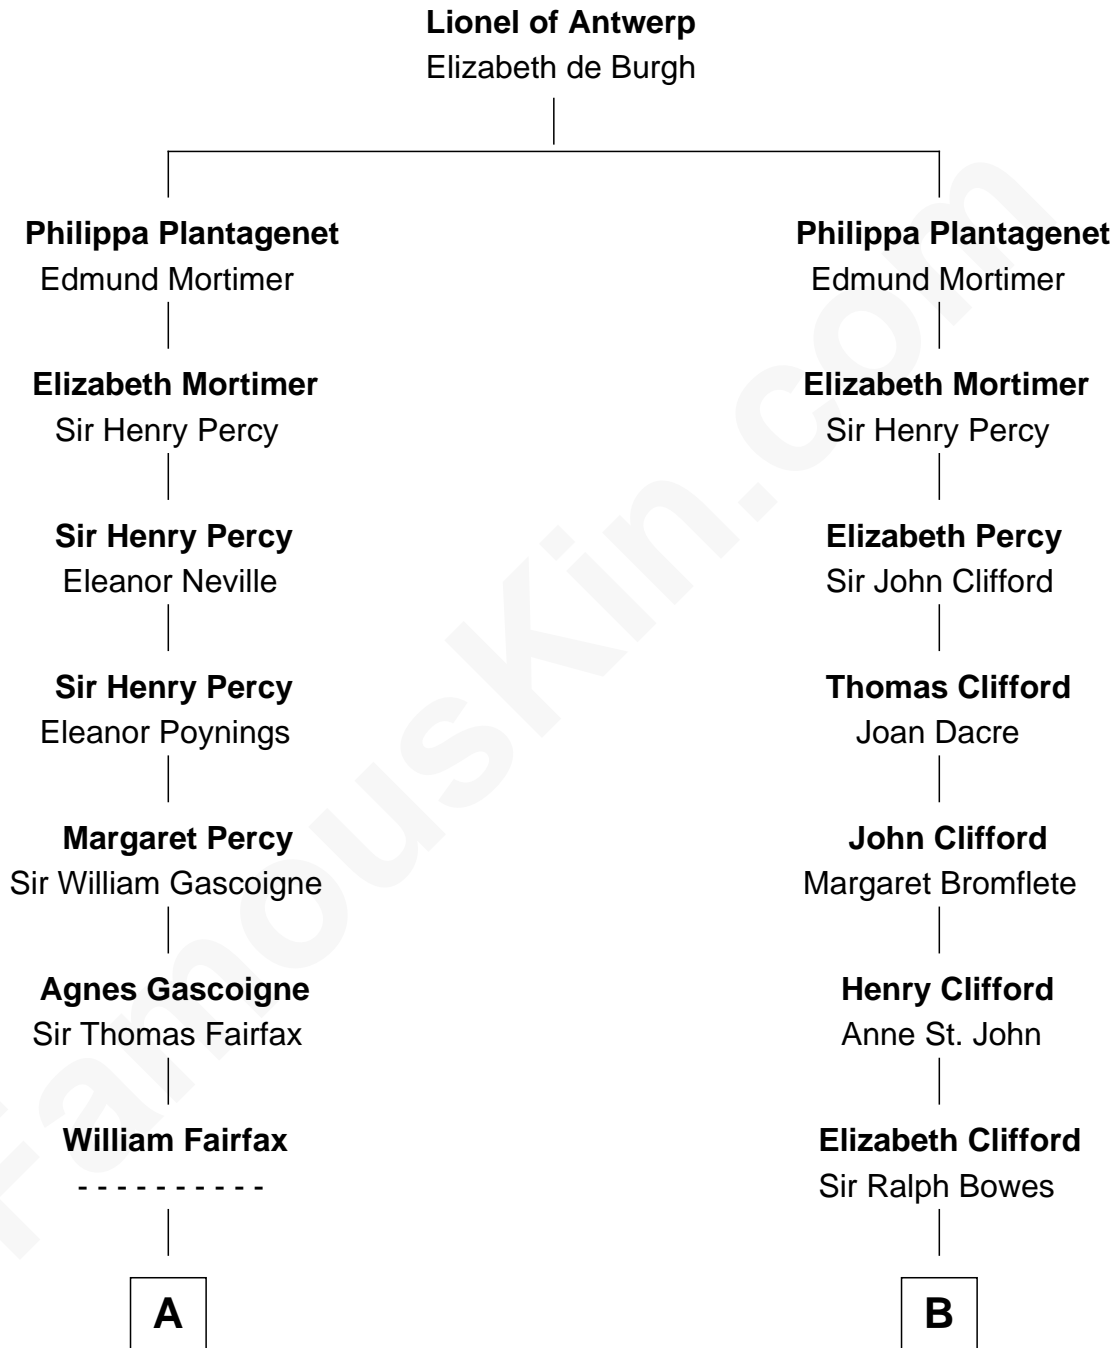

FamousKin.com
Relationship Chart of
Catherine Middleton
Princess of Wales

18th cousin 2 times removed of
William Howard Taft
27th U.S. President

FamousKin.com