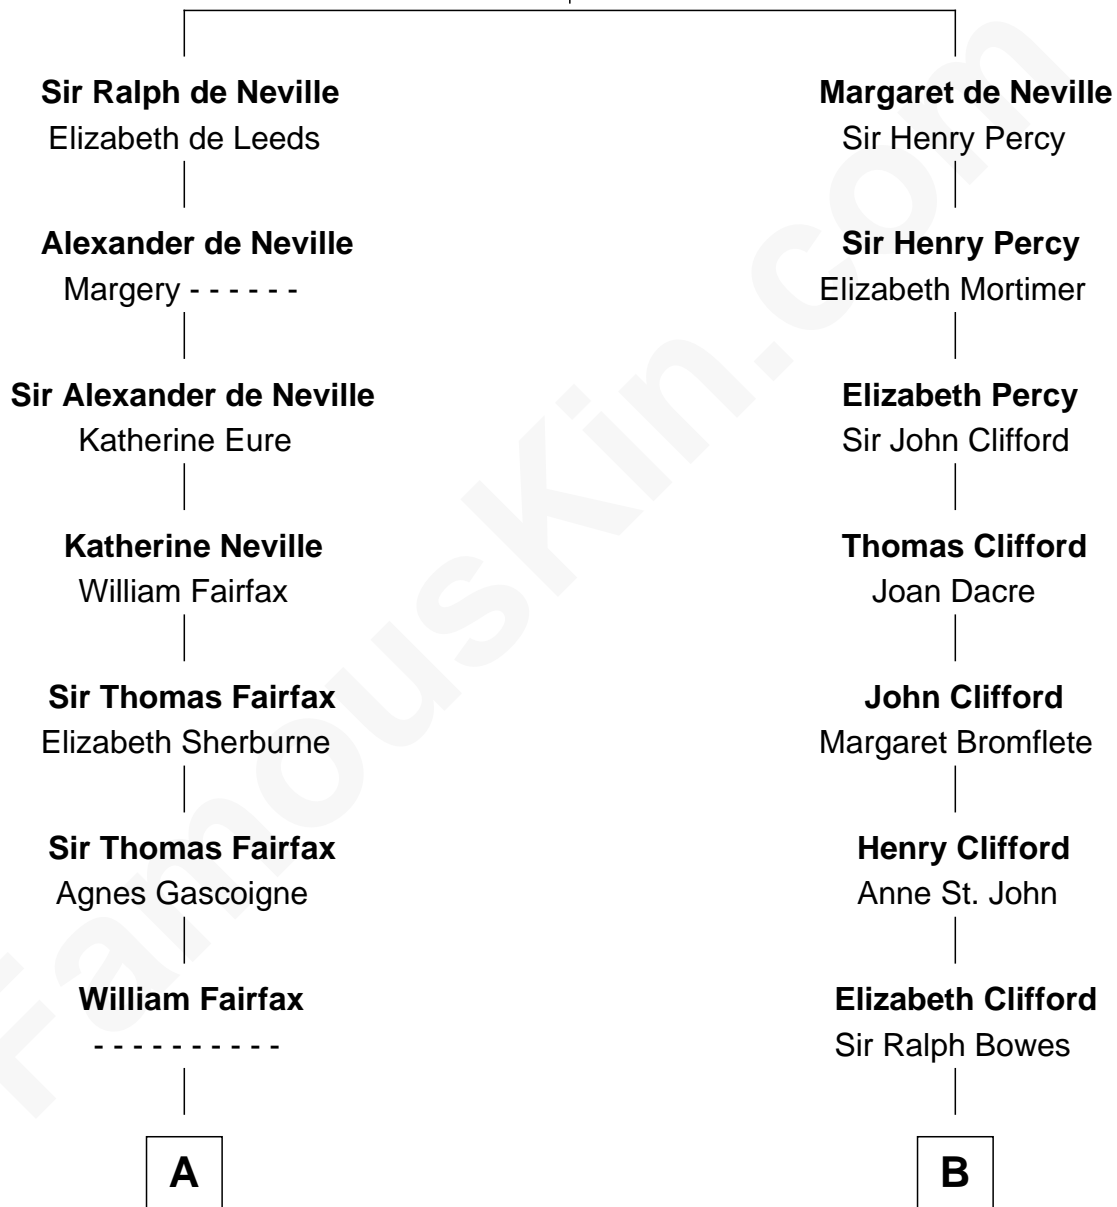

FamousKin.com
Relationship Chart of
Catherine Middleton
Princess of Wales

18th cousin 2 times removed of
William Howard Taft
27th U.S. President

Sir Ralph de Neville
 Alice de Audley

C

Olive Christina Lupton
Richard Noel Middleton

Peter Francis Middleton
Valerie Glassborow

Michael Francis Middleton
Carole Elizabeth Goldsmith

Catherine Middleton
Princess of Wales

D

Alphonso Taft
Louisa Maria Torrey

William Howard Taft
27th U.S. President