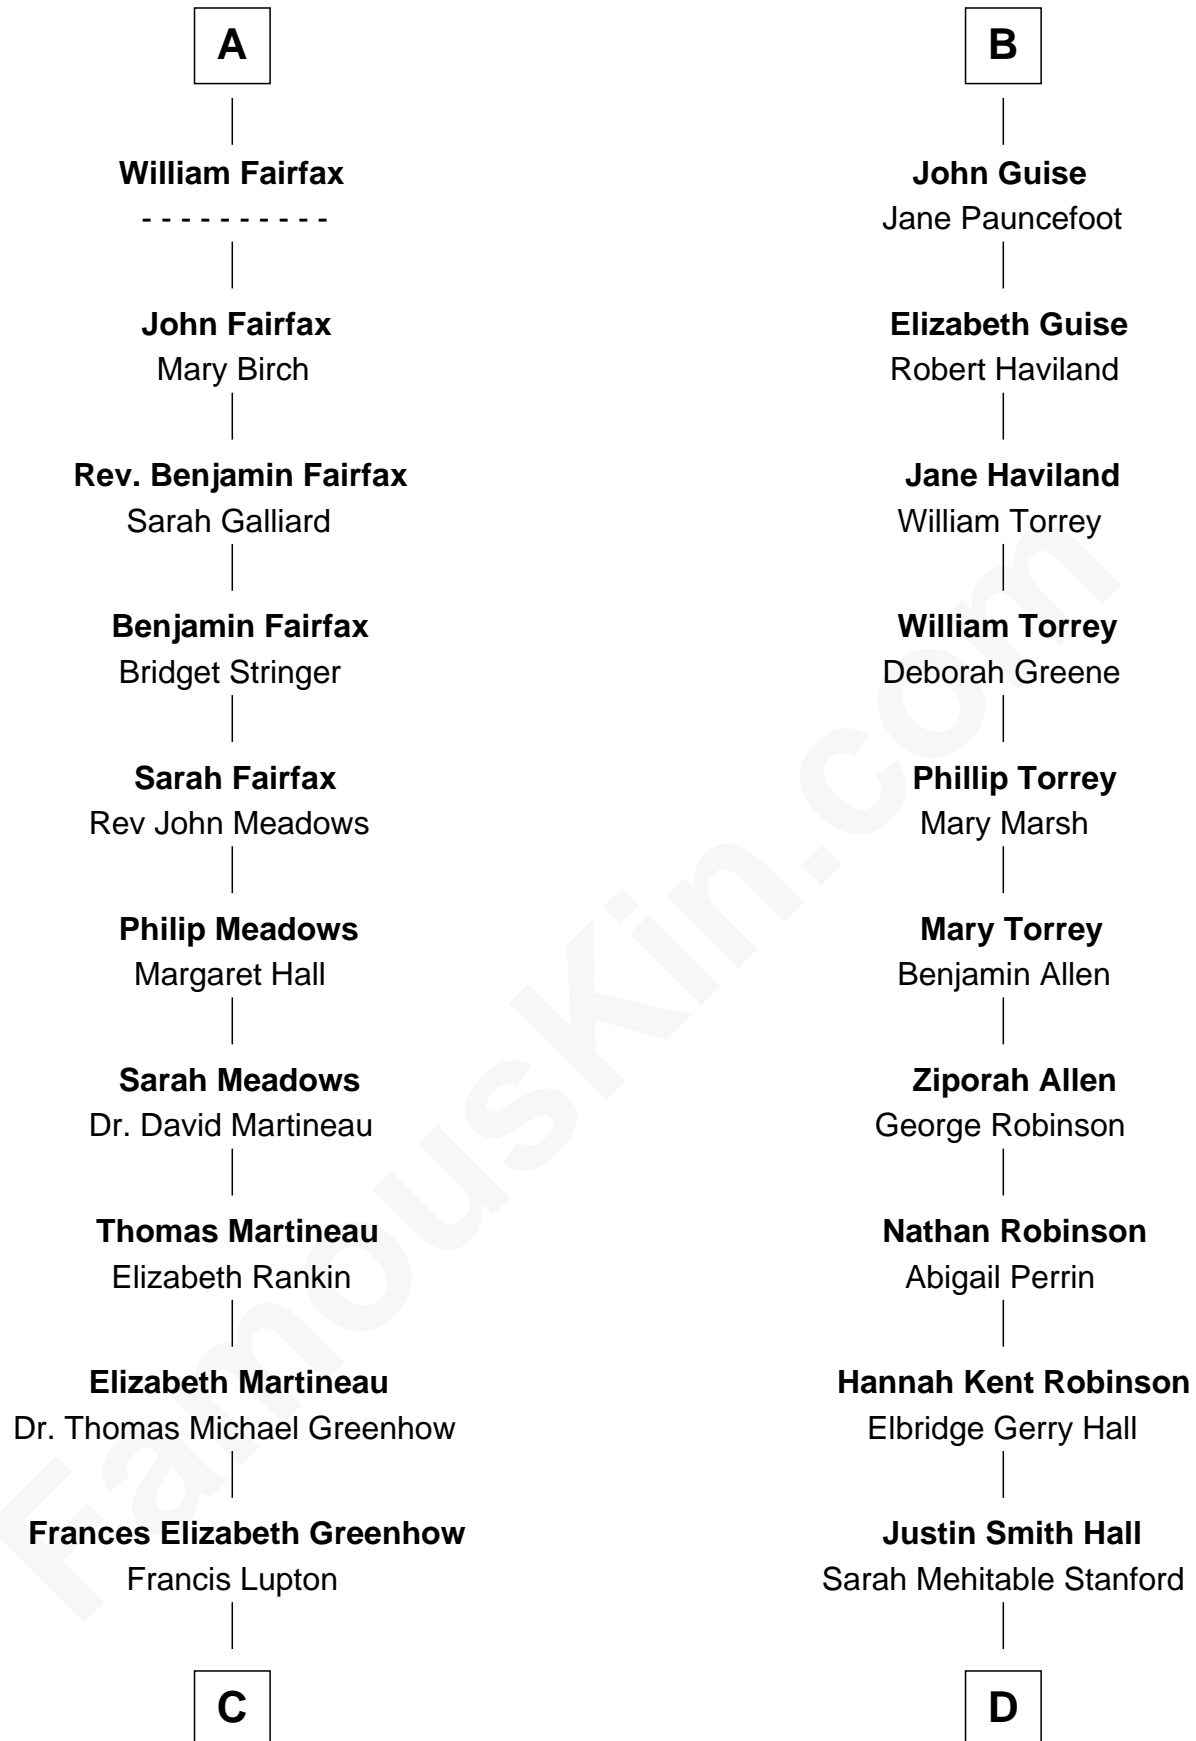

**FamousKin.com**  
**Relationship Chart of**  
**Catherine Middleton**  
*Princess of Wales*

19th cousin 2 times removed of  
**Raquel Welch**  
*Movie Actress*

**C**

**Francis Martineau Lupton**

Harriet Albina Davis

**Olive Christina Lupton**

Richard Noel Middleton

**Peter Francis Middleton**

Valerie Glassborow

**Michael Francis Middleton**

Carole Elizabeth Goldsmith

**Catherine Middleton**

*Princess of Wales*

**D**

**Emery Stanford Hall**

Clara Louise Adams

**Josephine Sarah Hall**

Armando Carlos Tejada

**Raquel Welch**

*aka Raquel Welch*