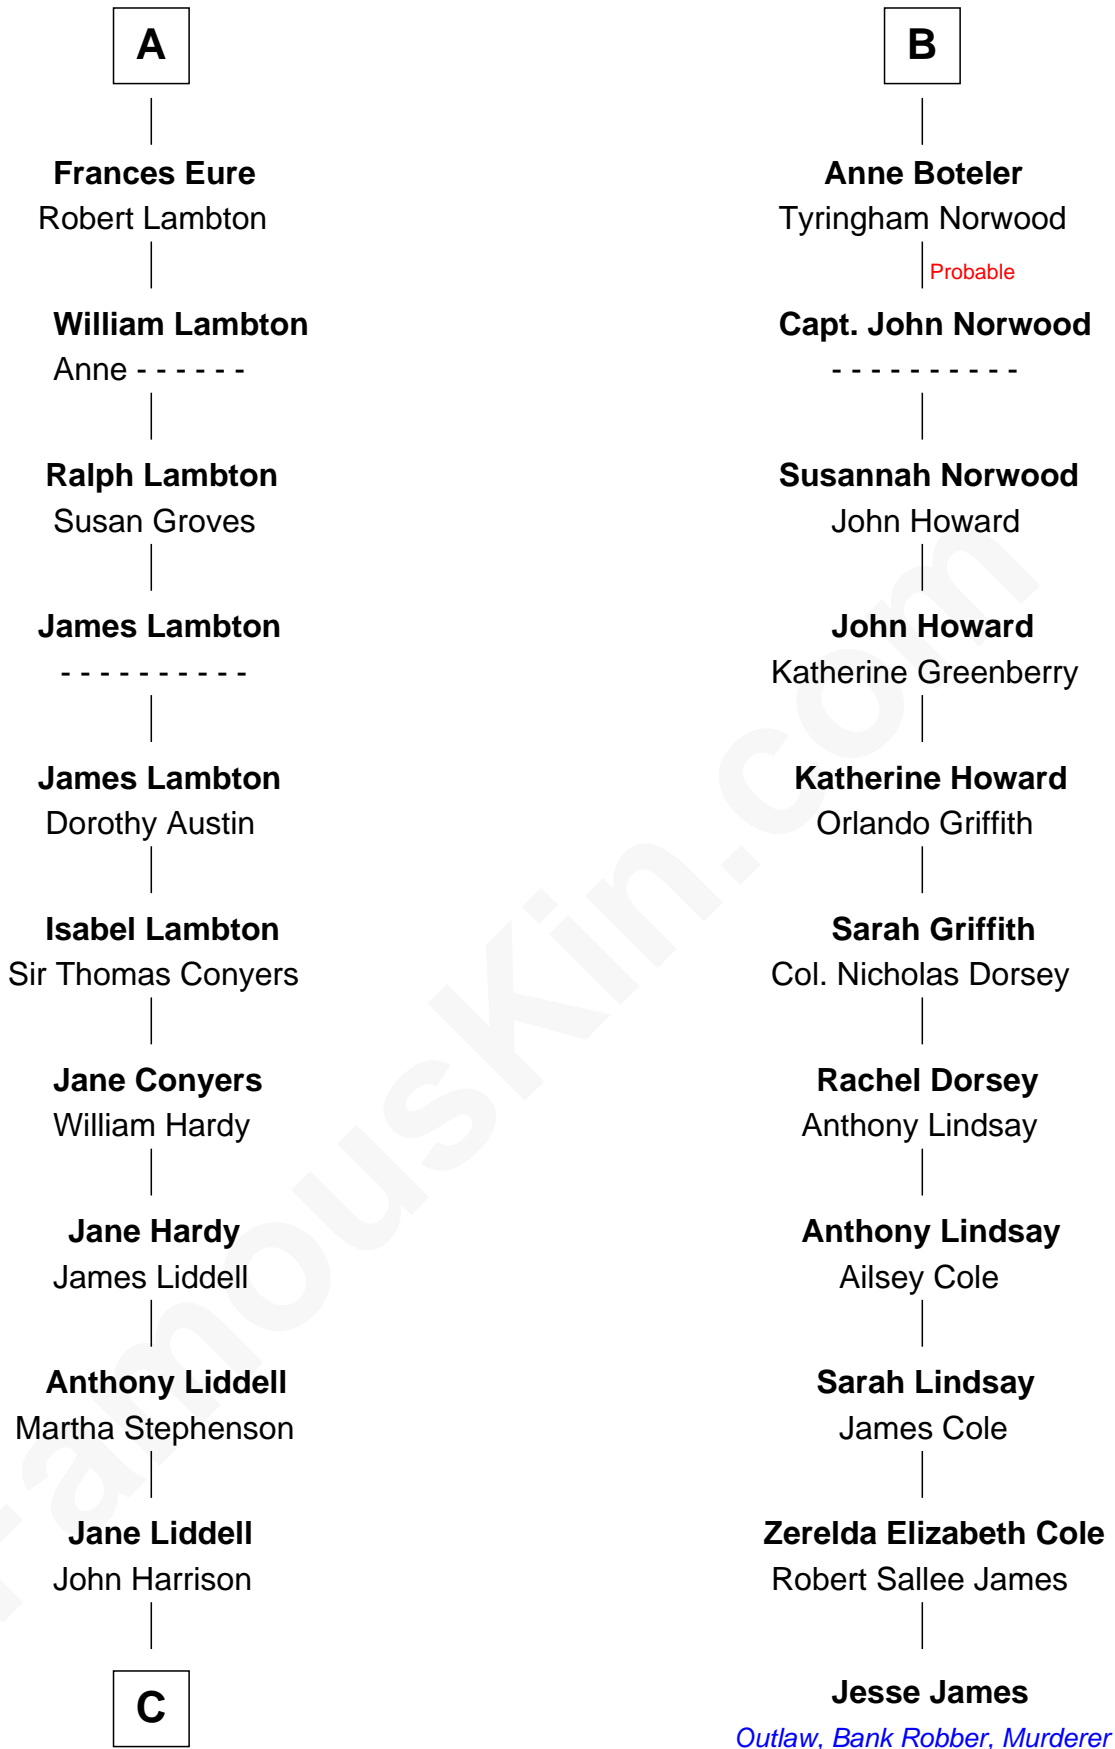

FamousKin.com

Relationship Chart of

Catherine Middleton

Princess of Wales

17th cousin 4 times removed of

Jesse James

Outlaw, Bank Robber, Murderer

Sir Michael de la Pole

Katherine Wingfield

Michael de la Pole
Katherine de Stafford

Isabel de la Pole
Thomas Morley

Anne Morley
Sir John Hastings

Sir Hugh Hastings
Anne Gascoigne

Muriel Hastings
Sir Ralph Eure

Sir William Eure
Elizabeth Willoughby

Sir Ralph Eure
Margery Bowes

A

Sir Thomas de la Pole

Anne Cheney

Katherine de la Pole
Sir Miles Stapleton

Elizabeth Stapleton
Sir William Calthorpe

Anne Calthorpe
Sir Robert Drury

Elizabeth Drury
Sir Philip Boteler

Sir John Boteler
Grizel Roche

Sir Henry Boteler
Alice Pulter

B

C

John Harrison

Jane Hill

Thomas Harrison

Elizabeth Mary Temple