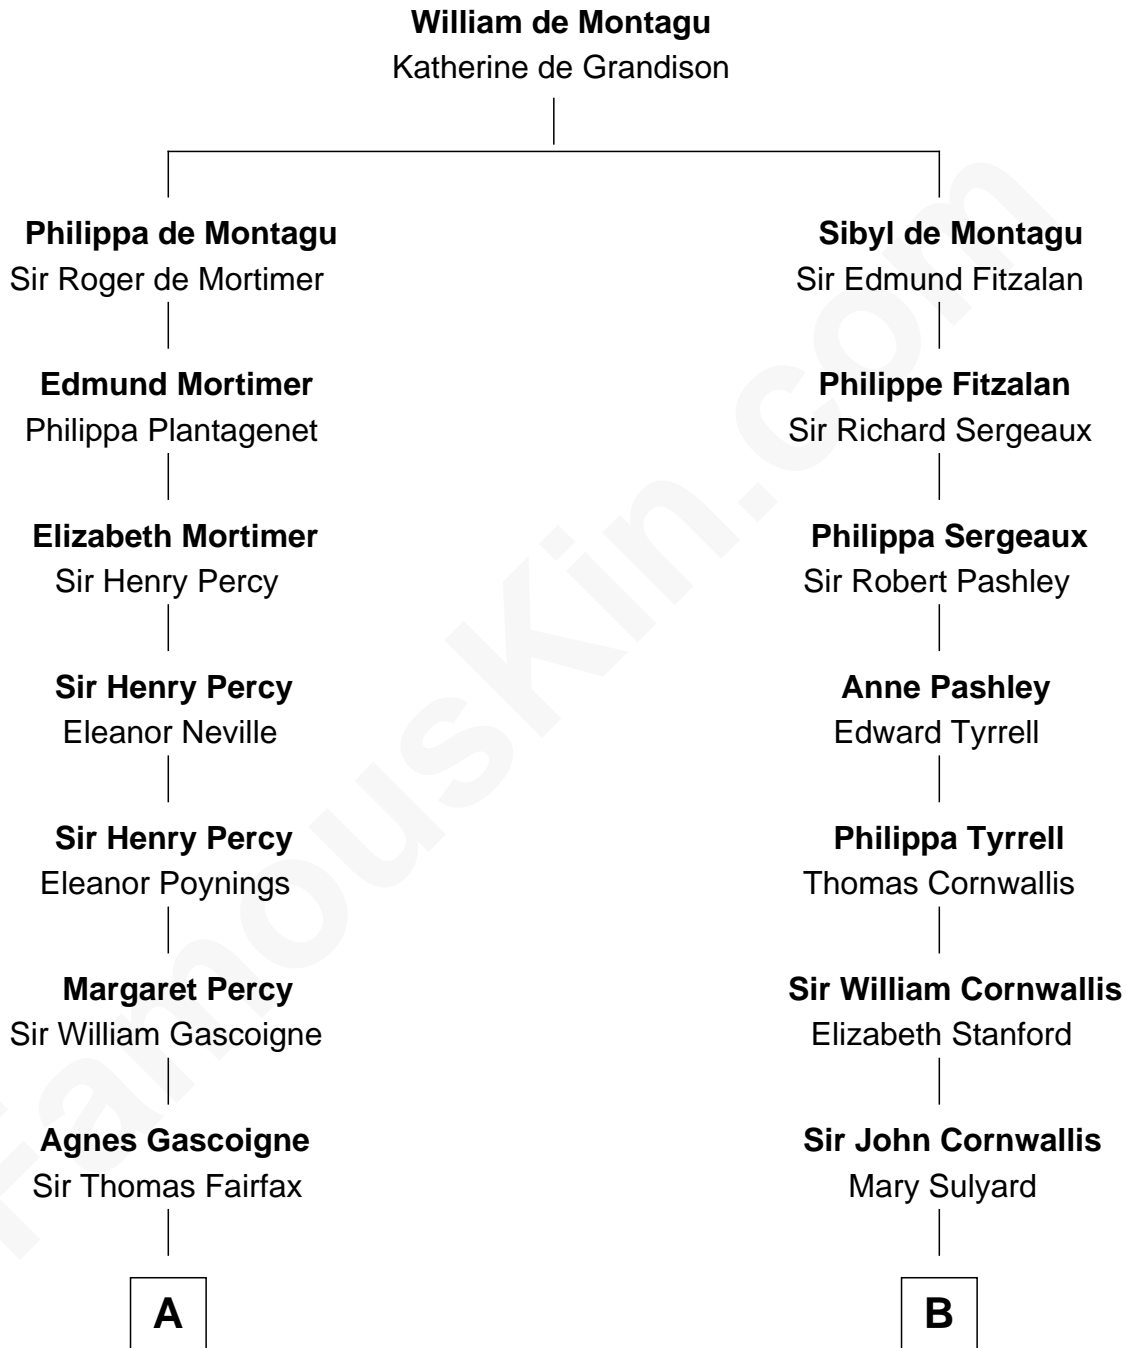

**FamousKin.com**  
**Relationship Chart of**  
**Catherine Middleton**  
*Princess of Wales*

18th cousin 3 times removed of

**Ellen Louise (Axson) Wilson**  
*First Lady of President Woodrow Wilson*

FamousKin.com