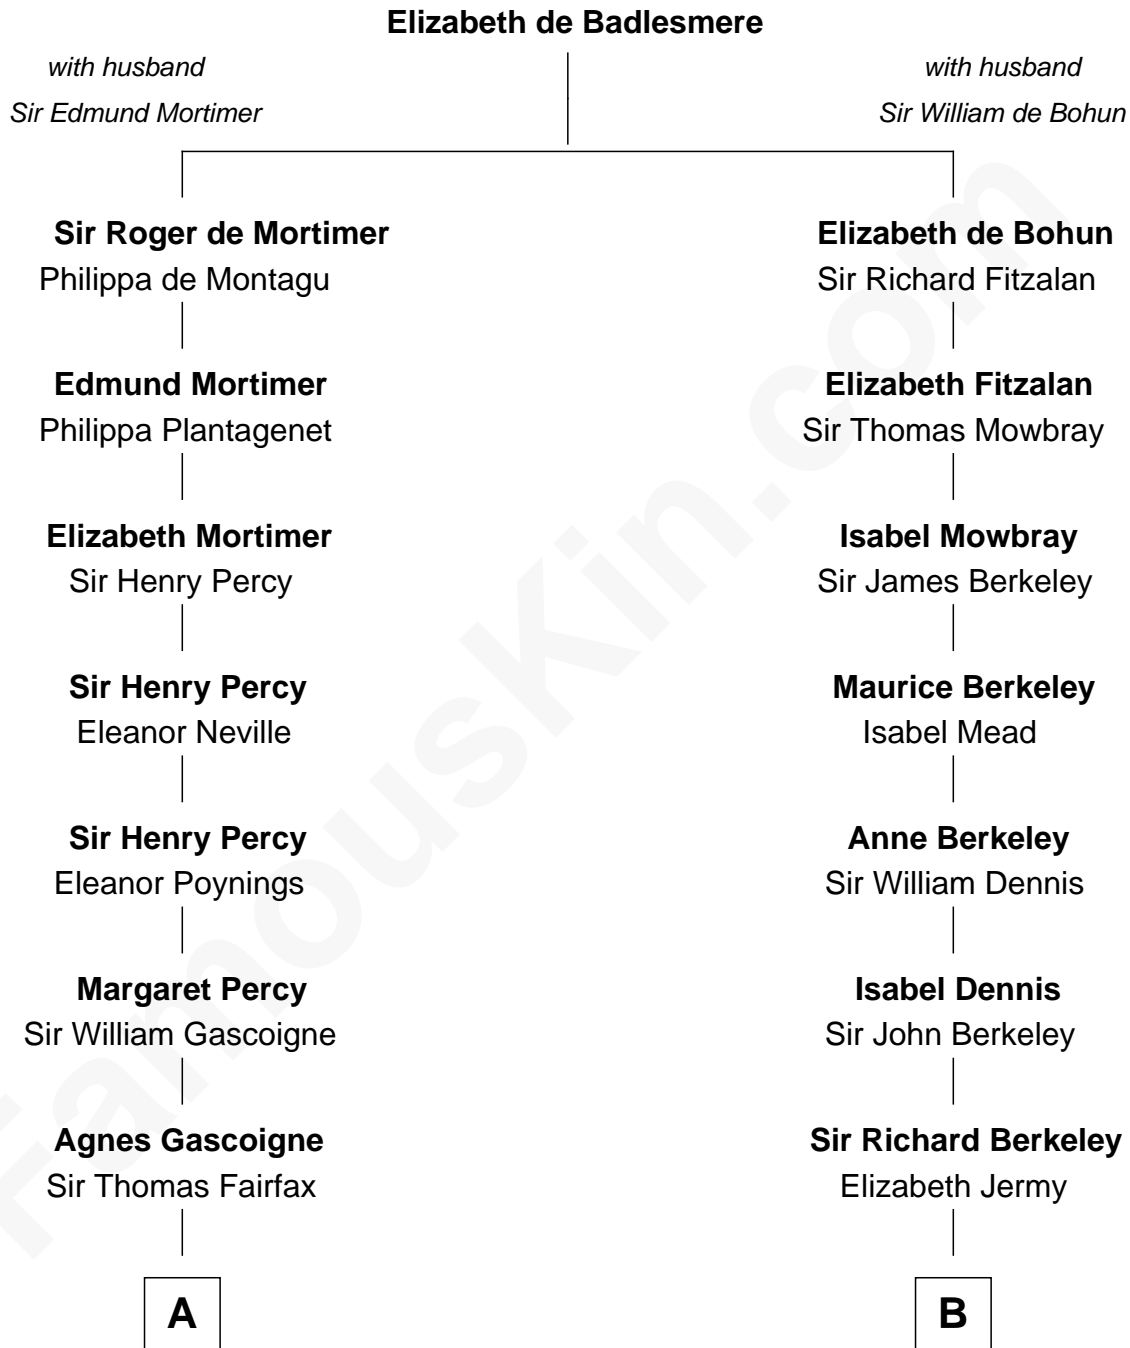

FamousKin.com
Relationship Chart of
Catherine Middleton
Princess of Wales

14th cousin 7 times removed of

Samuel Prescott
Completed Paul Revere's Midnight Ride

C

Francis Martineau Lupton

Harriet Albina Davis

Olive Christina Lupton

Richard Noel Middleton

Peter Francis Middleton

Valerie Glassborow

Michael Francis Middleton

Carole Elizabeth Goldsmith

Catherine Middleton

Princess of Wales