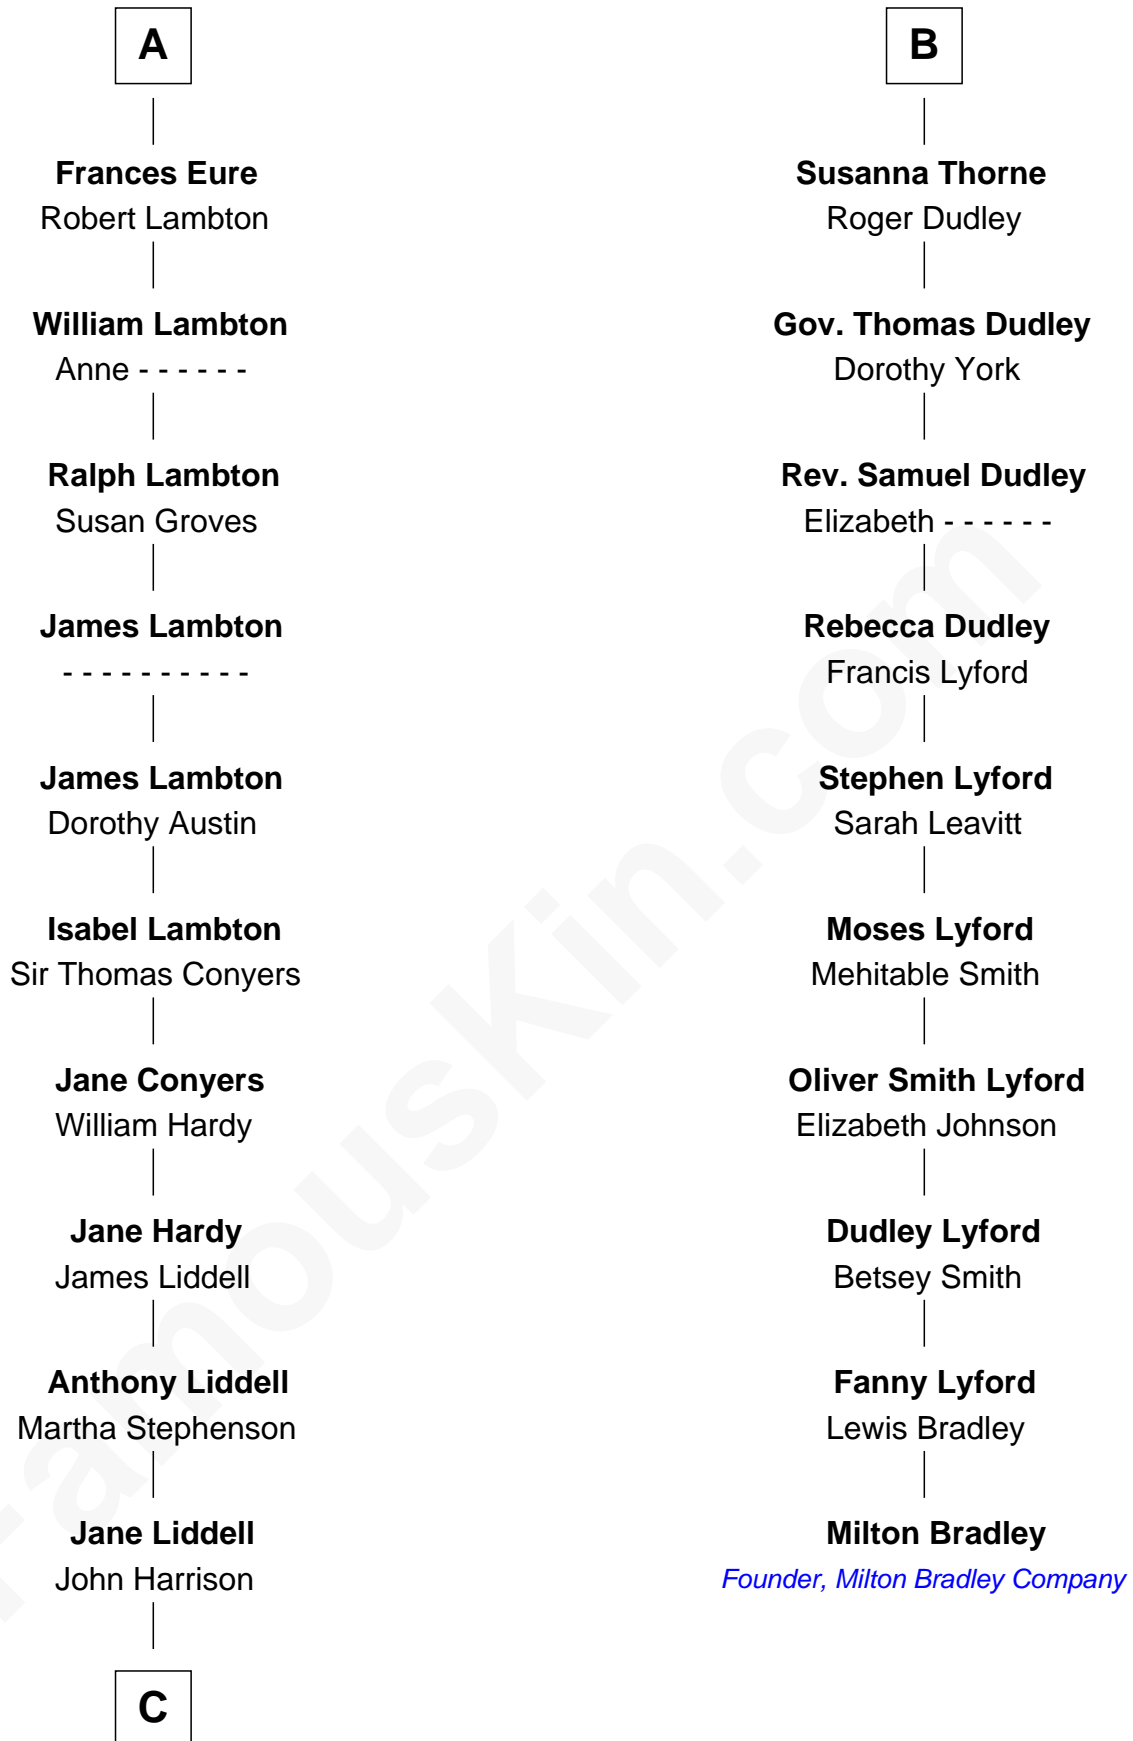

## Relationship Chart of

### Catherine Middleton

*Princess of Wales*

16th cousin 5 times removed of

### Milton Bradley

*Founder, Milton Bradley Company*

**C**

John Harrison

Jane Hill

Thomas Harrison

Elizabeth Mary Temple

Dorothy Harrison