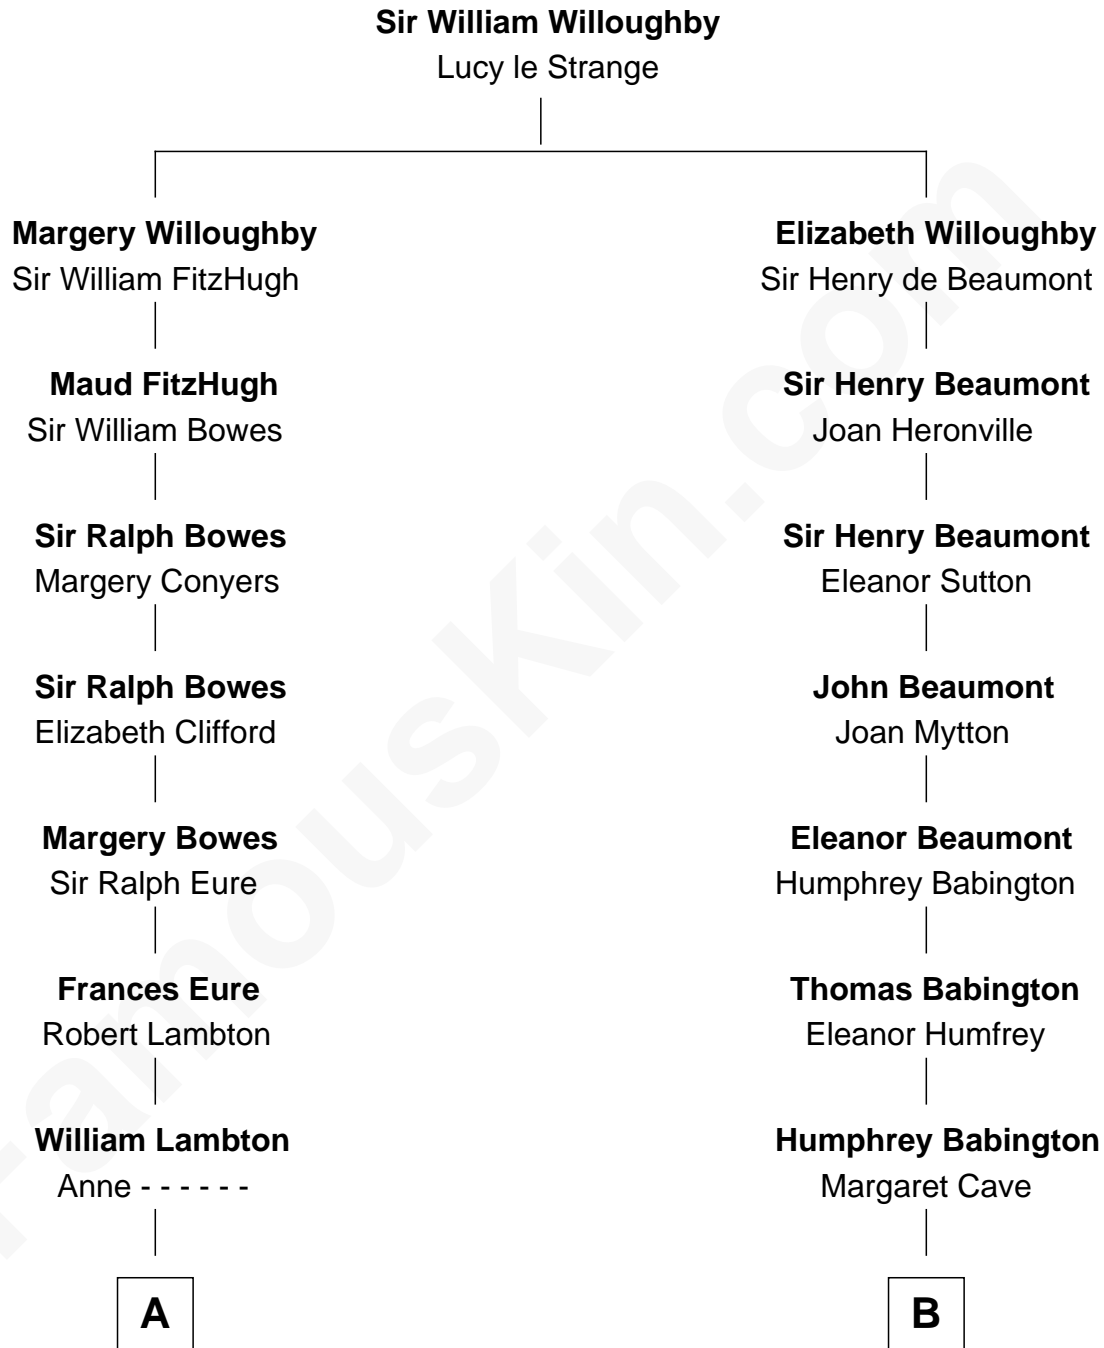

FamousKin.com
Relationship Chart of
Catherine Middleton
Princess of Wales

19th cousin 1 time removed of

John Dye
TV and Movie Actor - "Touched by an Angel"

C

Dorothy Harrison
Ronald John James Goldsmith

Carole Elizabeth Goldsmith
Michael Francis Middleton

Catherine Middleton
Princess of Wales

D

Robert Louis Duvall
Edith Clara Tippet

John Louis Duvall
Irene Maree McMillen

Lynn Maree Duvall
Jim C. Dye

John Dye
TV and Movie Actor