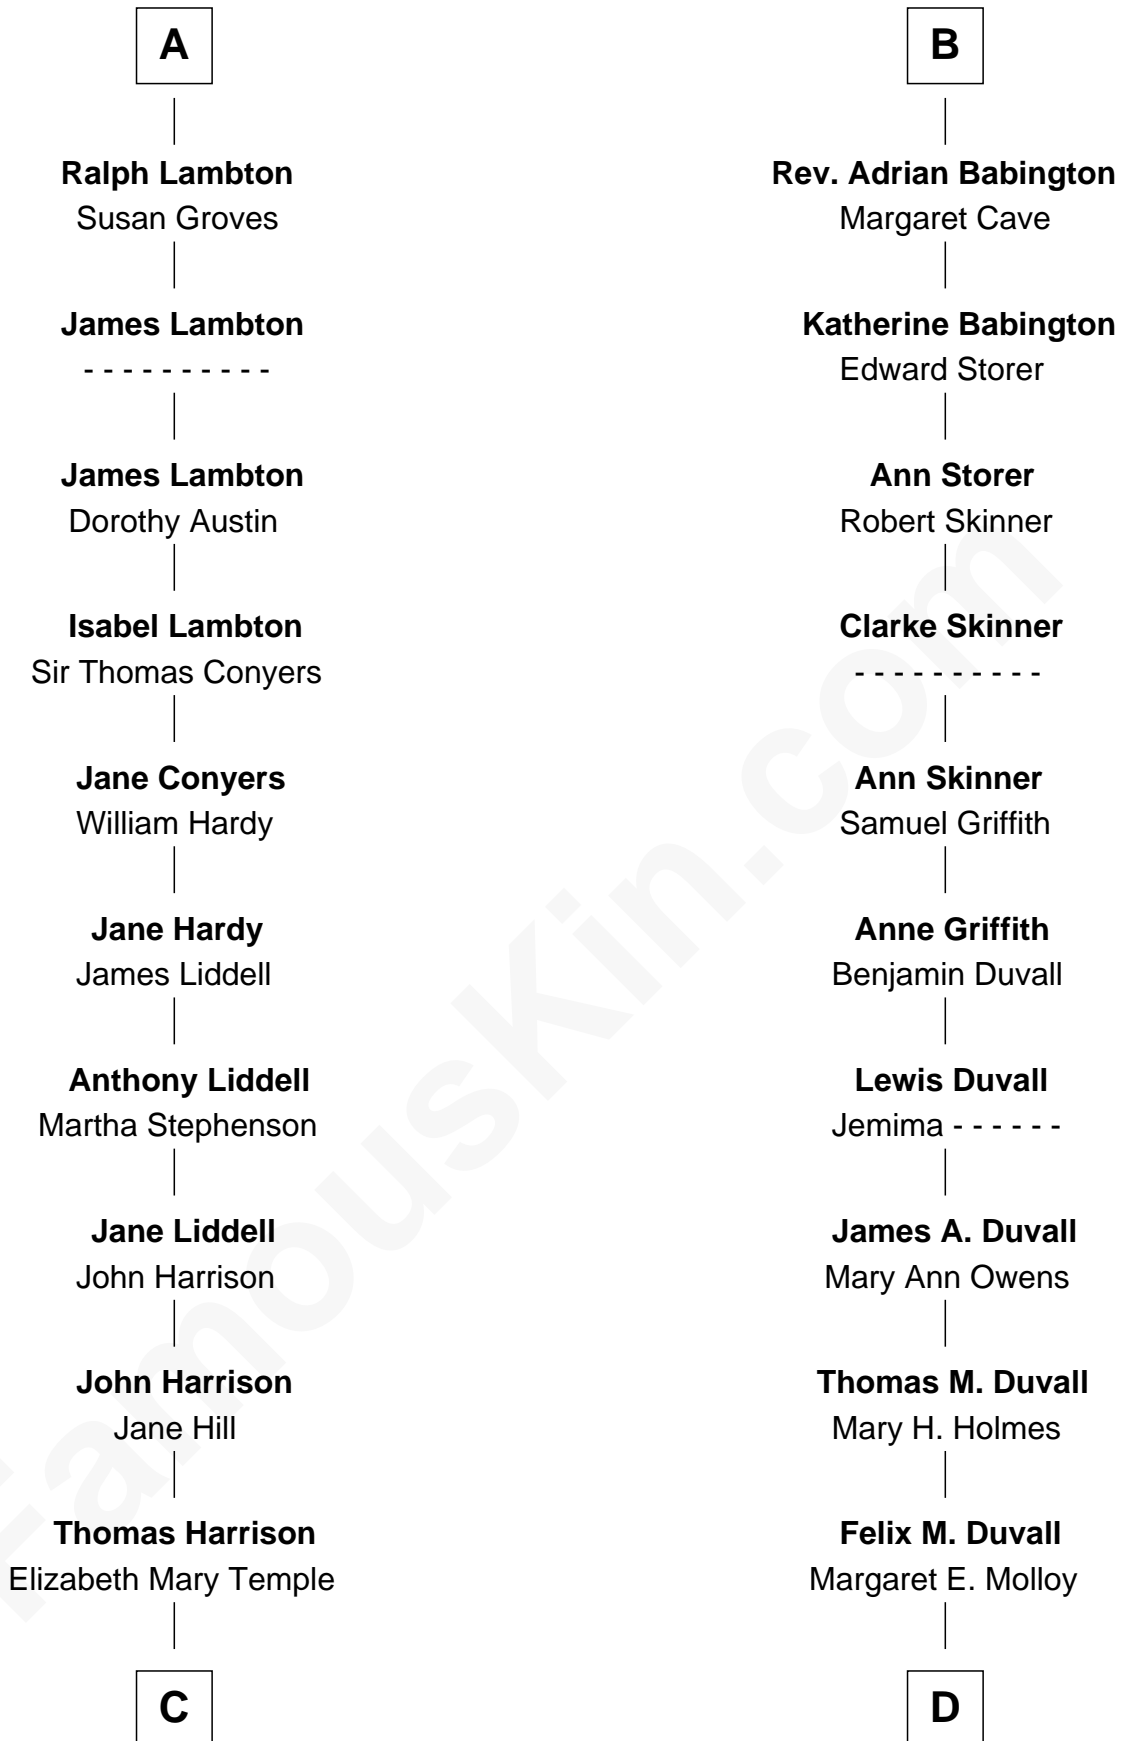

FamousKin.com
Relationship Chart of
Catherine Middleton
Princess of Wales

19th cousin 1 time removed of

John Dye
TV and Movie Actor - "Touched by an Angel"

C

Dorothy Harrison
Ronald John James Goldsmith

Carole Elizabeth Goldsmith
Michael Francis Middleton