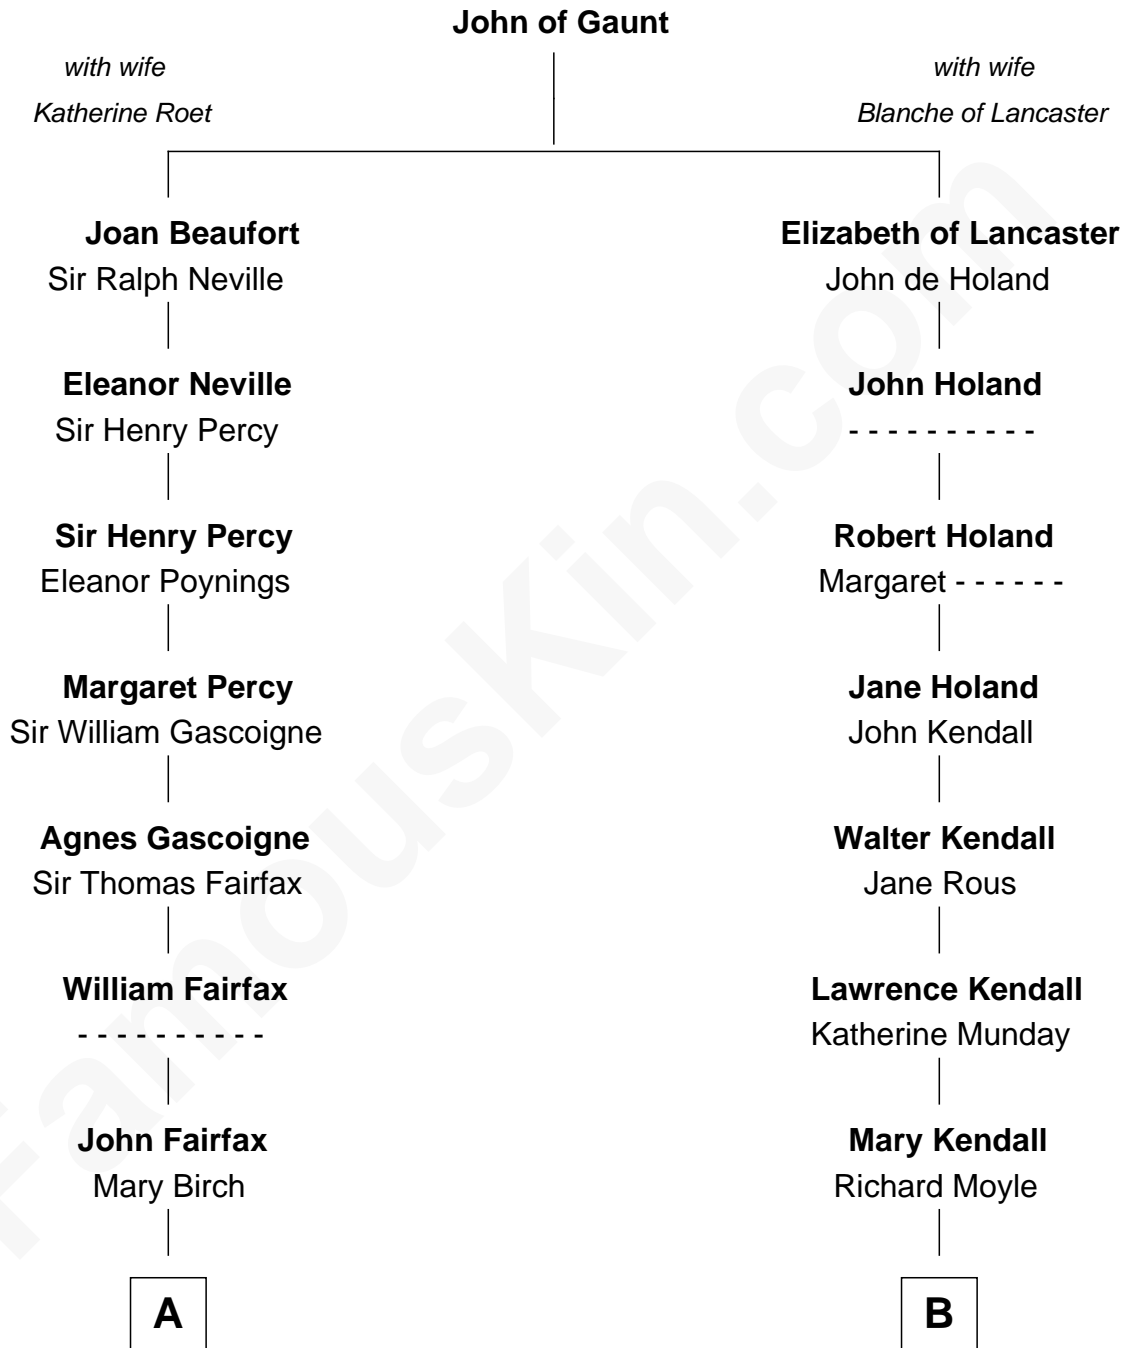

FamousKin.com
Relationship Chart of
Catherine Middleton
Princess of Wales

17th cousin 2 times removed of
Juliette Gordon Low
Founder of the Girl Scouts

C

Peter Francis Middleton

Valerie Glassborow

Michael Francis Middleton

Carole Elizabeth Goldsmith

Catherine Middleton

Princess of Wales

FamousKin.com