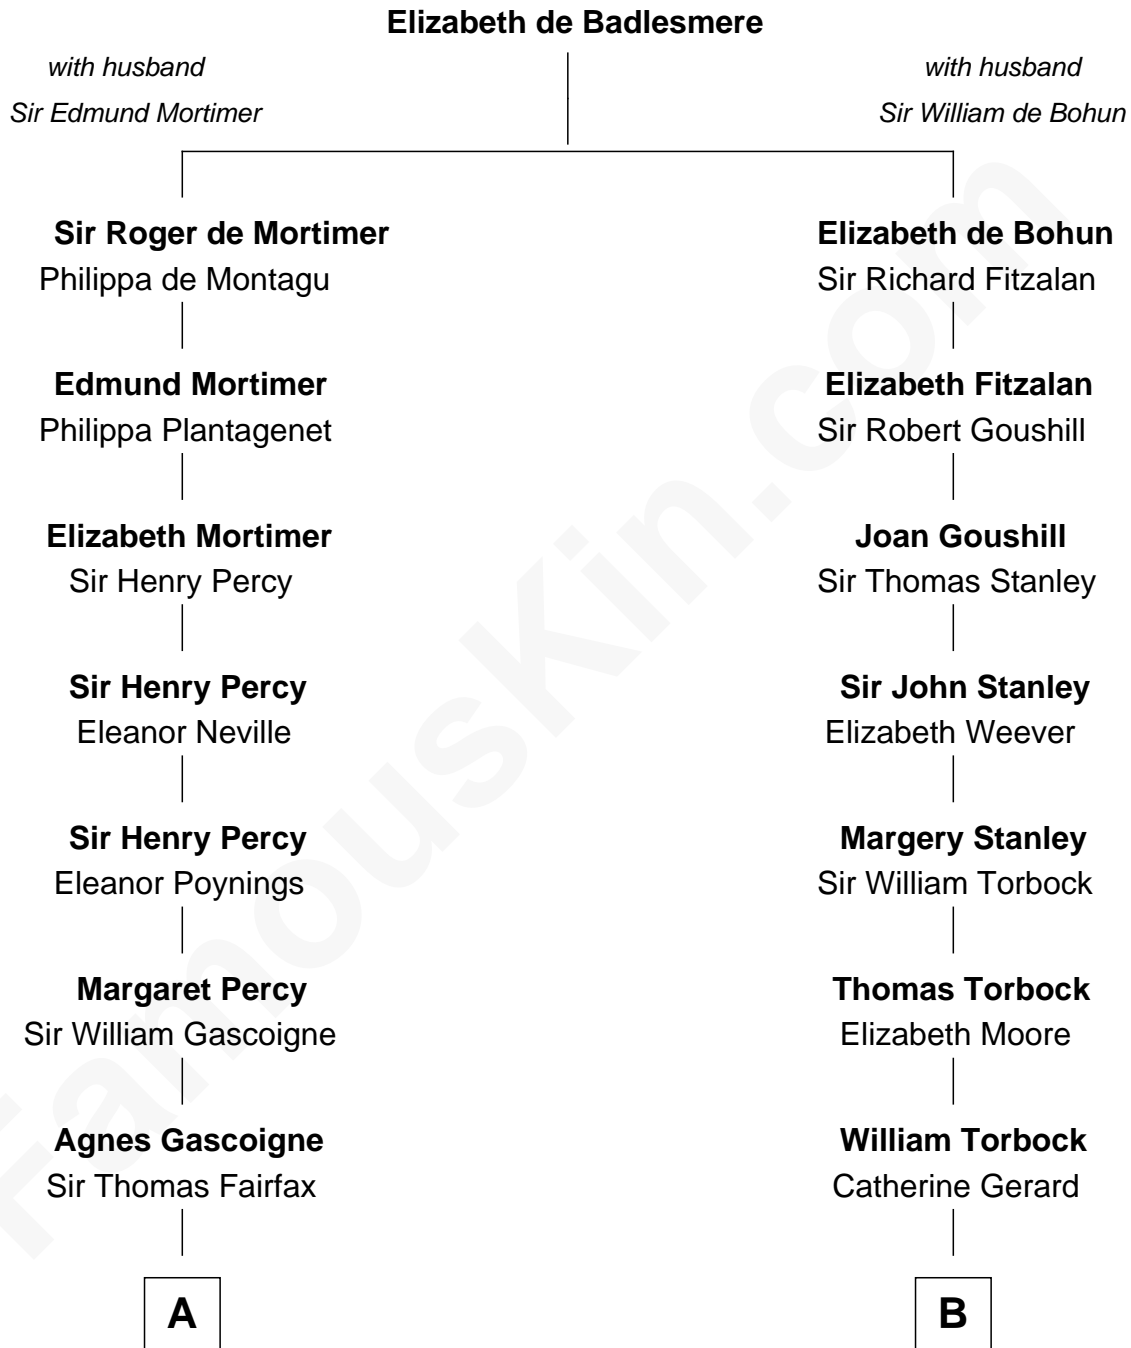

FamousKin.com
Relationship Chart of
Catherine Middleton
Princess of Wales

17th cousin 4 times removed of

Juliette Gordon Low
Founder of the Girl Scouts

C

Francis Martineau Lupton

Harriet Albina Davis

Olive Christina Lupton

Richard Noel Middleton

Peter Francis Middleton

Valerie Glassborow

Michael Francis Middleton

Carole Elizabeth Goldsmith

Catherine Middleton

Princess of Wales