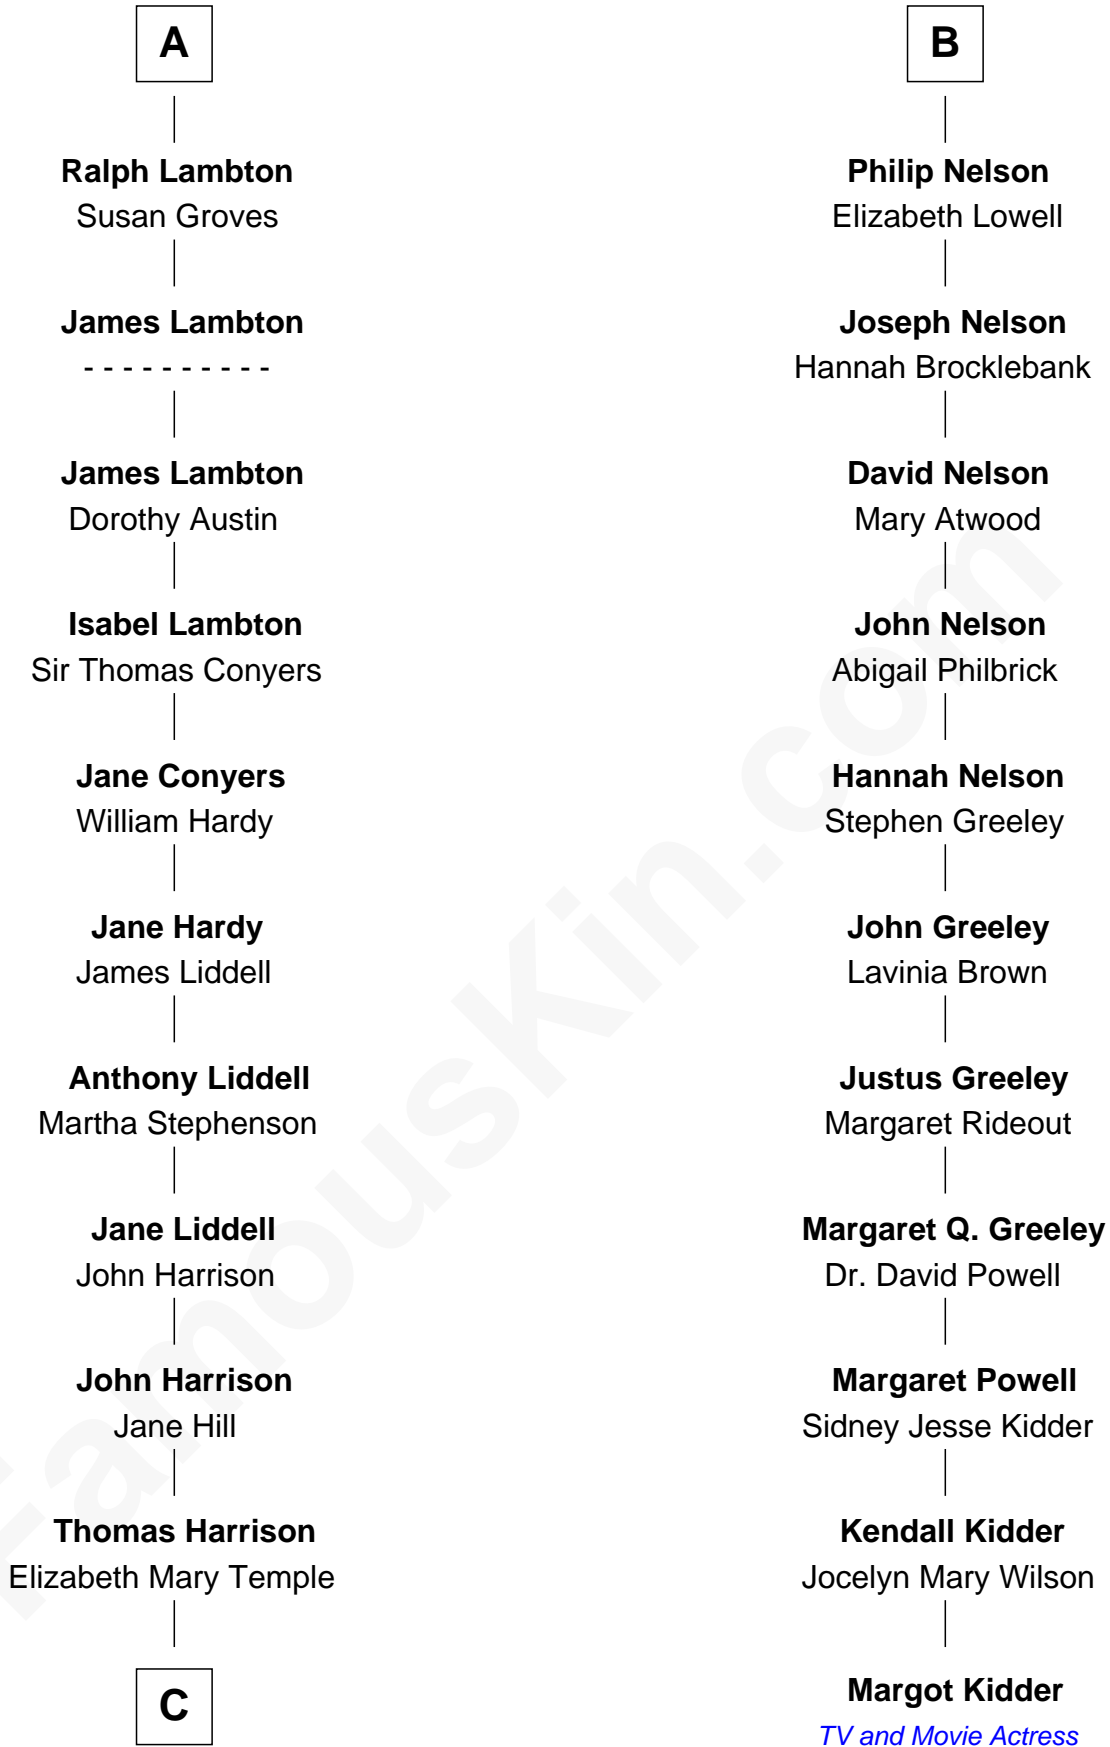

FamousKin.com
Relationship Chart of
Catherine Middleton
Princess of Wales

17th cousin 2 times removed of
Margot Kidder
TV and Movie Actress

Sir Thomas Dacre
 Philippe Neville

C

Dorothy Harrison

Ronald John James Goldsmith

Carole Elizabeth Goldsmith

Michael Francis Middleton

Catherine Middleton

Princess of Wales

FamousKin.com