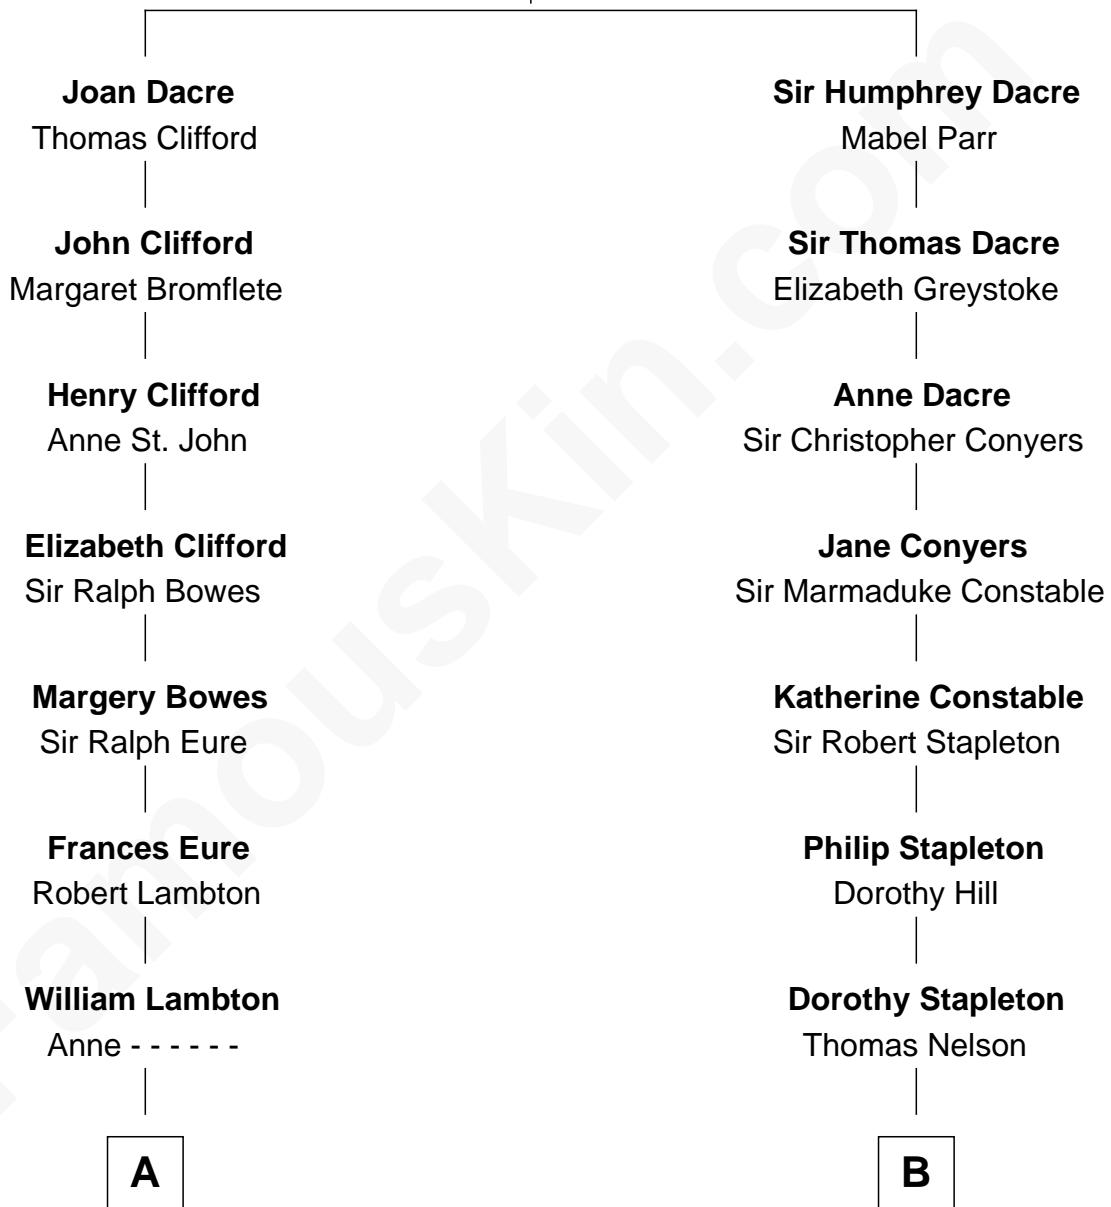

FamousKin.com
Relationship Chart of
Catherine Middleton
Princess of Wales

17th cousin 2 times removed of
Margot Kidder
TV and Movie Actress

Sir Thomas Dacre
 Philippe Neville

C

Dorothy Harrison

Ronald John James Goldsmith

Carole Elizabeth Goldsmith

Michael Francis Middleton

Catherine Middleton

Princess of Wales

FamousKin.com