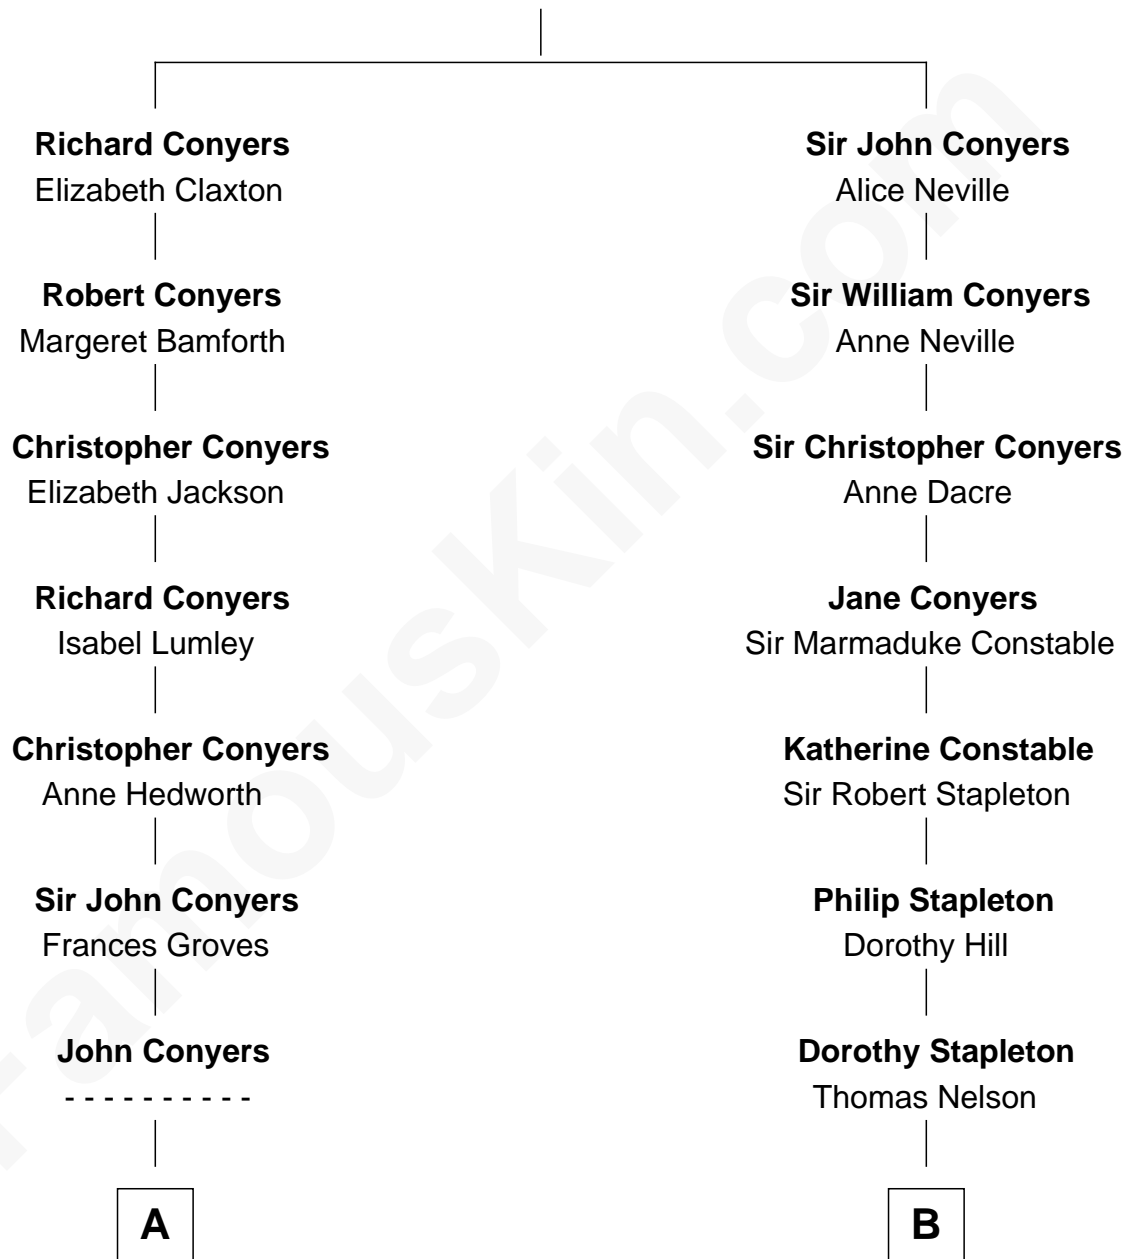

FamousKin.com
Relationship Chart of
Catherine Middleton

Princess of Wales

17th cousin 1 time removed of

Margot Kidder

TV and Movie Actress

Sir John Conyers

Margery Darcy

C

Carole Elizabeth Goldsmith

Michael Francis Middleton

Catherine Middleton

Princess of Wales

FamousKin.com