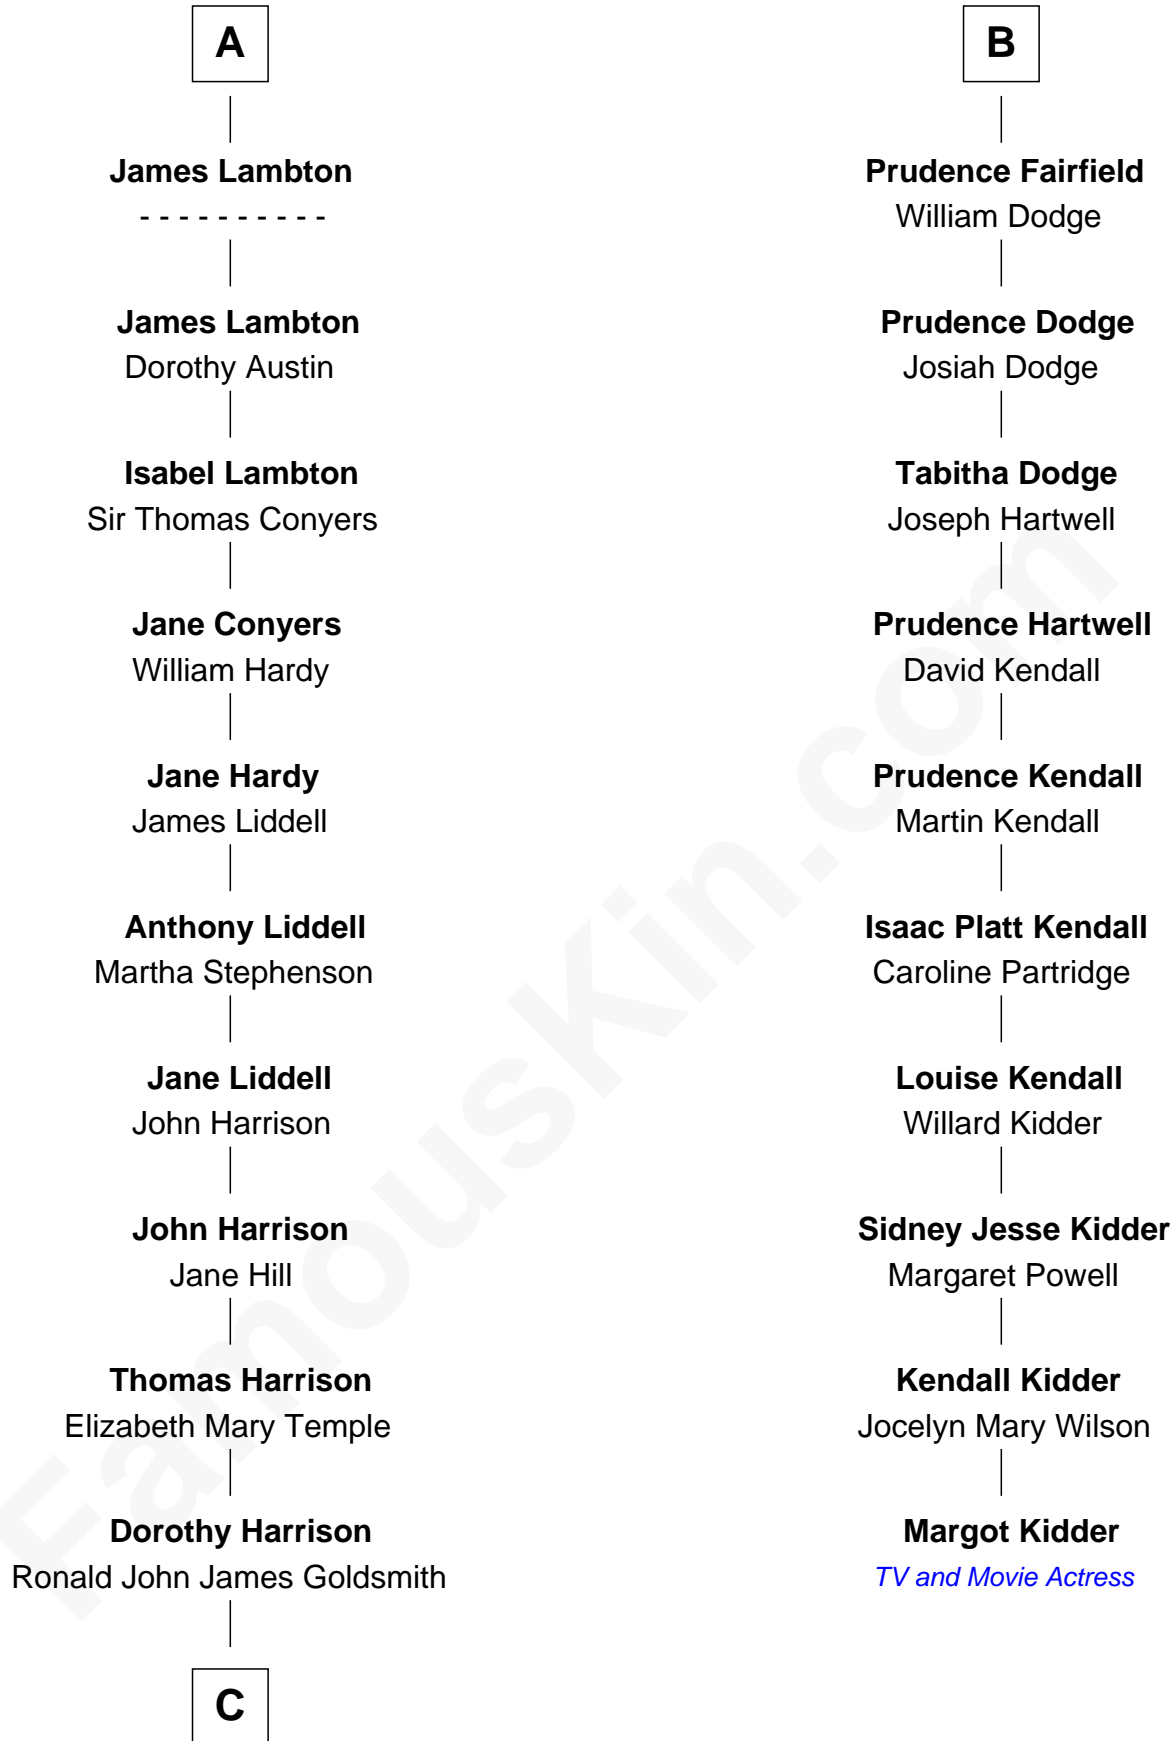

**FamousKin.com**  
**Relationship Chart of**  
**Catherine Middleton**  
*Princess of Wales*

16th cousin 2 times removed of

**Margot Kidder**  
*TV and Movie Actress*

C

Carole Elizabeth Goldsmith

Michael Francis Middleton

Catherine Middleton

*Princess of Wales*

FamousKin.com