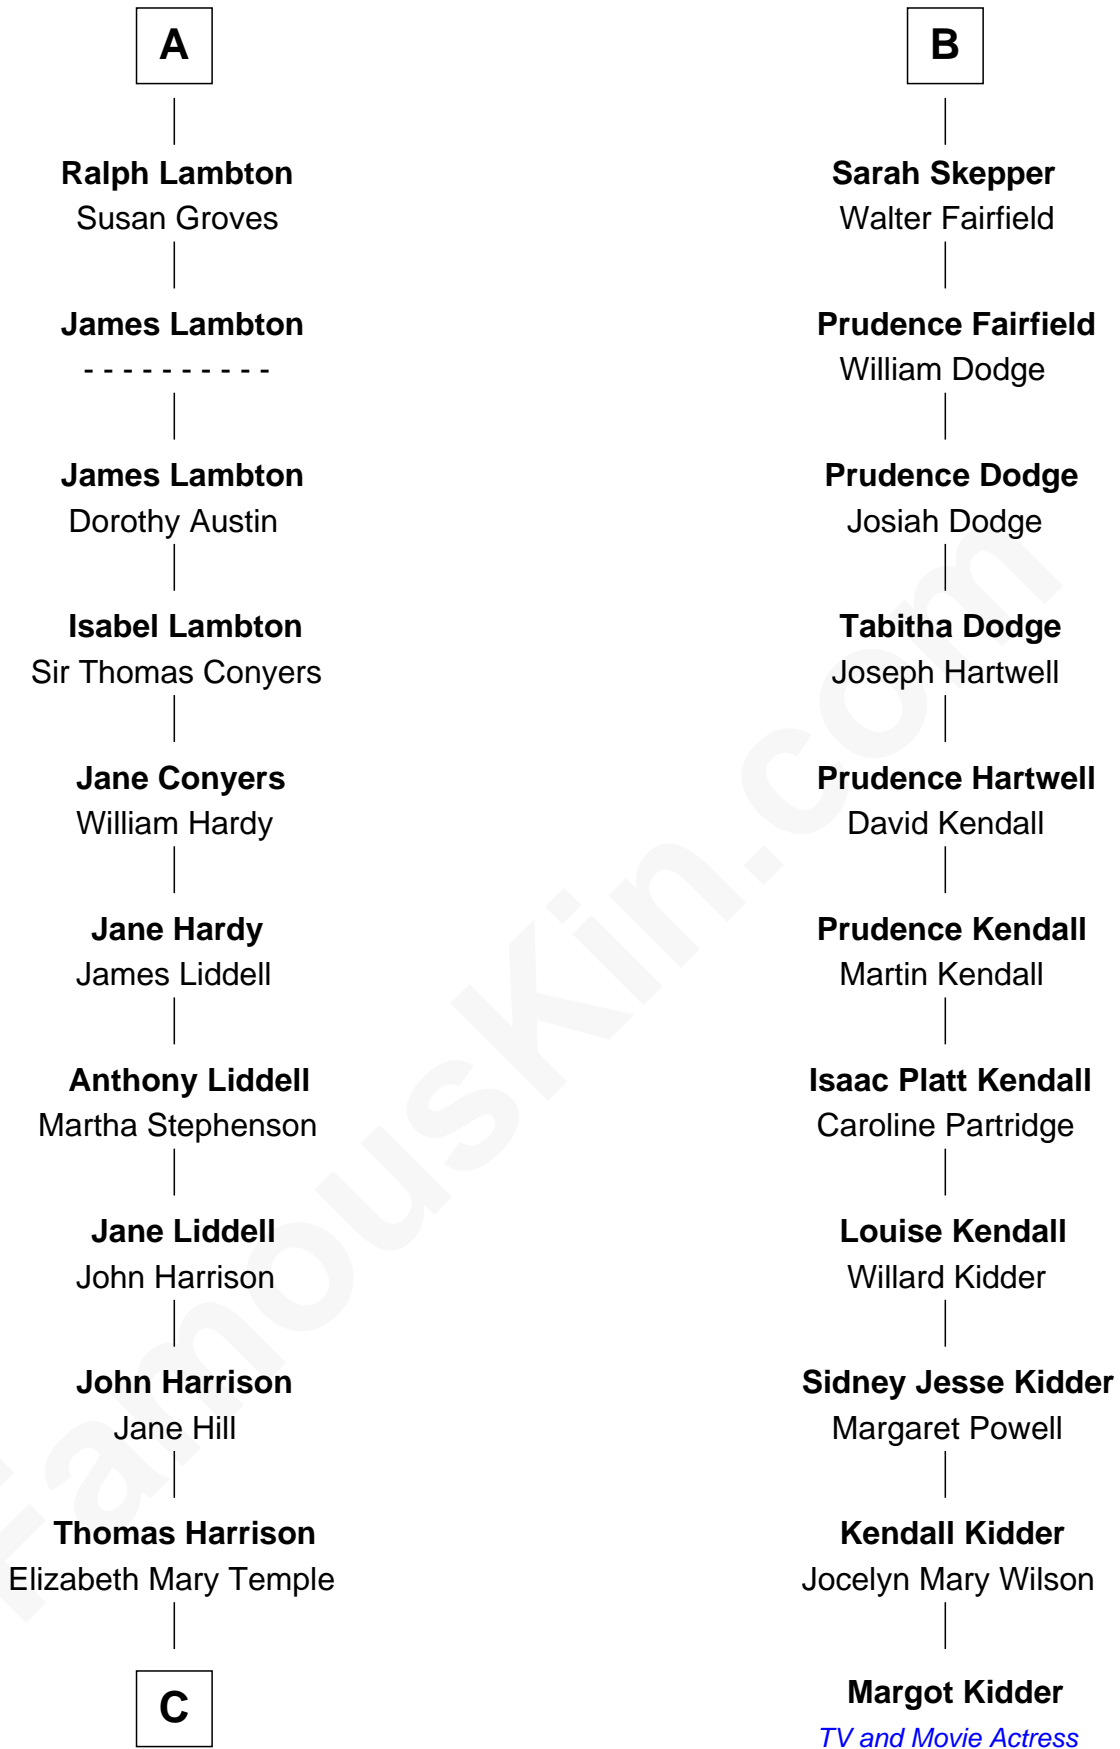

**FamousKin.com**  
**Relationship Chart of**  
**Catherine Middleton**  
*Duchess of Cambridge*

17th cousin 2 times removed of

**Margot Kidder**  
*TV and Movie Actress*

**Sir Roger Wentworth**  
 Margery Despencer

**C**

—  
**Dorothy Harrison**

Ronald John James Goldsmith

—  
**Carole Elizabeth Goldsmith**

Michael Francis Middleton

—  
**Catherine Middleton**

*Duchess of Cambridge*

FamousKin.com