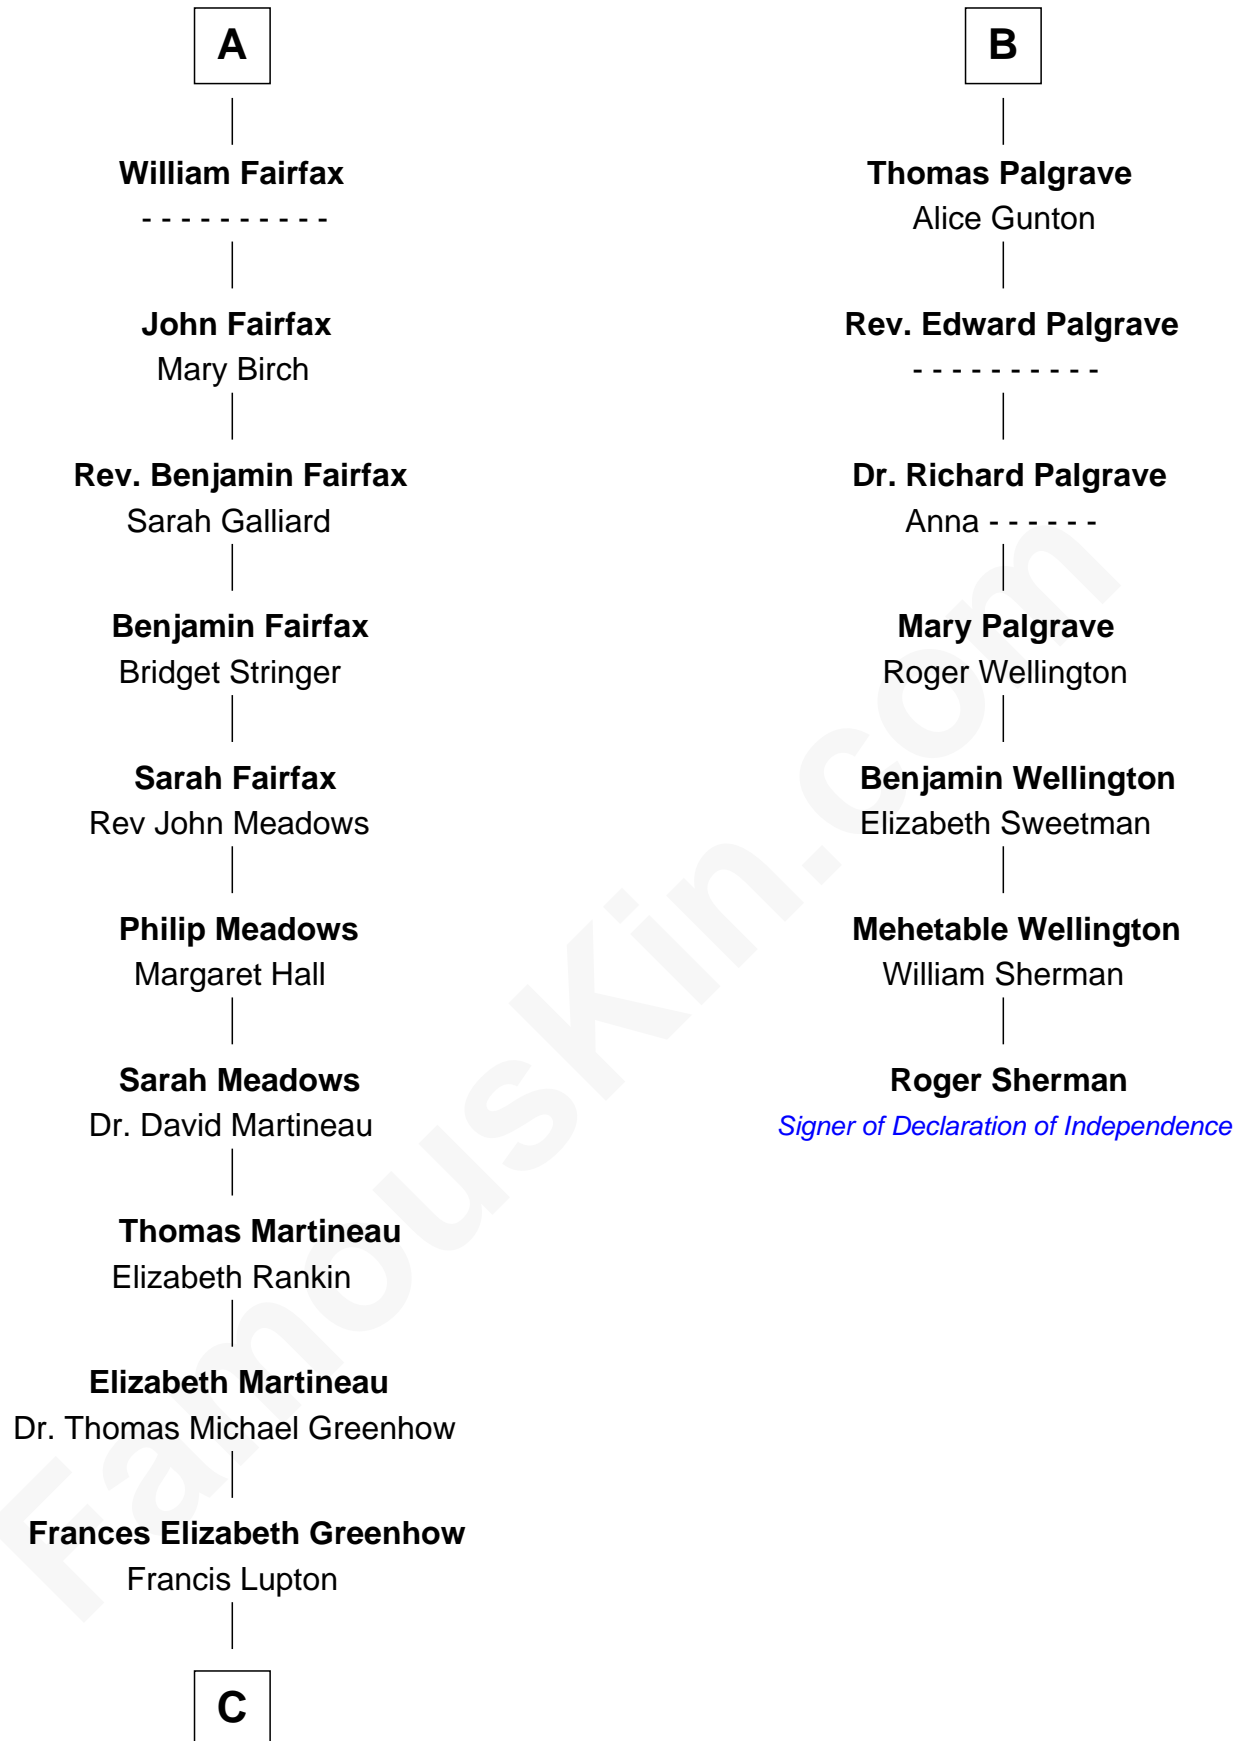

FamousKin.com

Relationship Chart of

Catherine Middleton

Princess of Wales

13th cousin 8 times removed of

Roger Sherman

Signer of the Declaration of Independence

Henry Plantagenet
Maud de Chaworth

Mary Plantagenet
Henry de Percy

Sir Henry Percy
Margaret de Neville

Sir Henry Percy
Elizabeth Mortimer

Sir Henry Percy
Eleanor Neville

Sir Henry Percy
Eleanor Poynings

Margaret Percy
Sir William Gascoigne

Agnes Gascoigne
Sir Thomas Fairfax

A

Eleanor Plantagenet
Richard Fitzalan

Sir Richard Fitzalan
Elizabeth de Bohun

Elizabeth Fitzalan
Sir Robert Goushill

Elizabeth Goushill
Sir Robert Wingfield

Elizabeth Wingfield
Sir William Brandon

Eleanor Brandon
John Glemham

Anne Glemham
Henry Palgrave

B

C

Francis Martineau Lupton

Harriet Albina Davis

Olive Christina Lupton

Richard Noel Middleton

Peter Francis Middleton