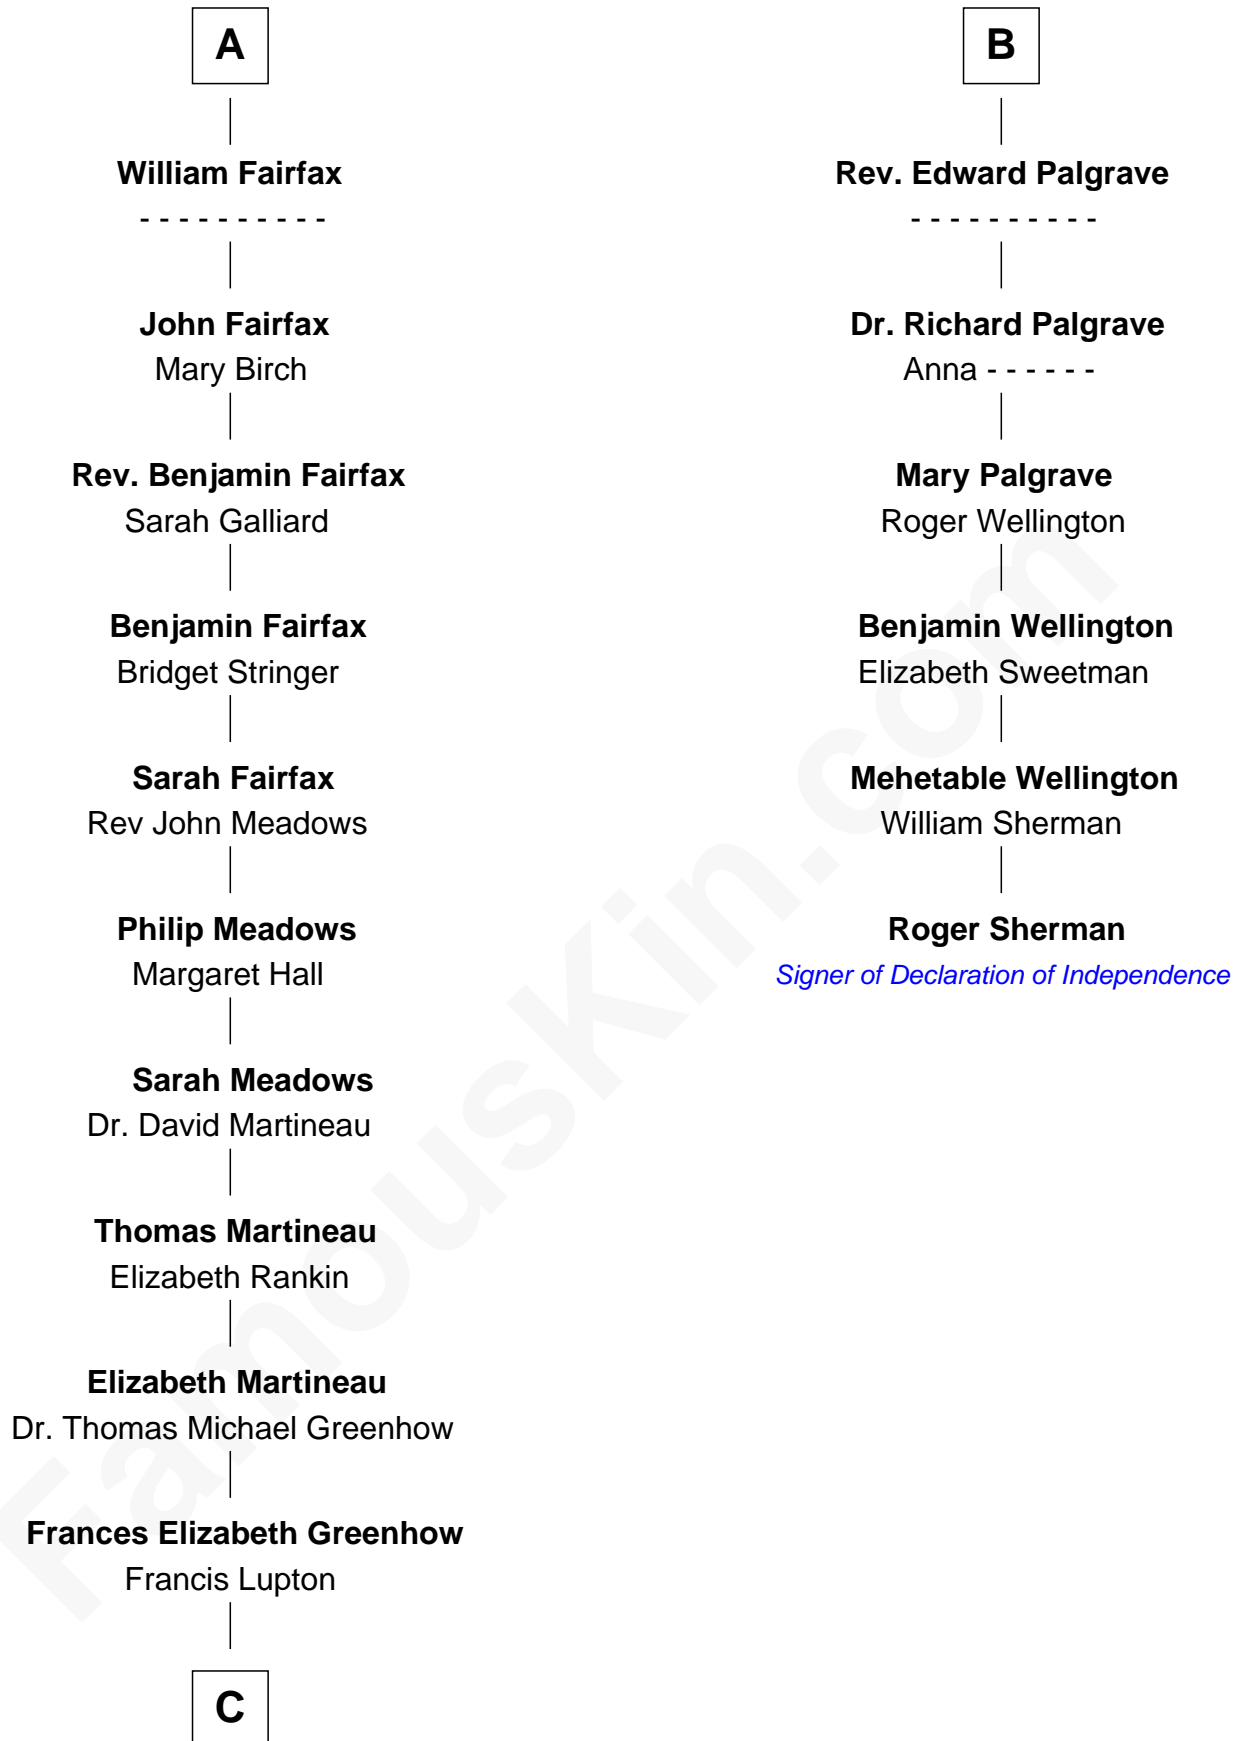

**FamousKin.com**  
**Relationship Chart of**  
**Catherine Middleton**  
*Princess of Wales*

12th cousin 9 times removed of

**Roger Sherman**  
*Signer of the Declaration of Independence*

**C**

Francis Martineau Lupton

Harriet Albina Davis

Olive Christina Lupton

Richard Noel Middleton

Peter Francis Middleton

Valerie Glassborow

Michael Francis Middleton

Carole Elizabeth Goldsmith

Catherine Middleton

*Princess of Wales*