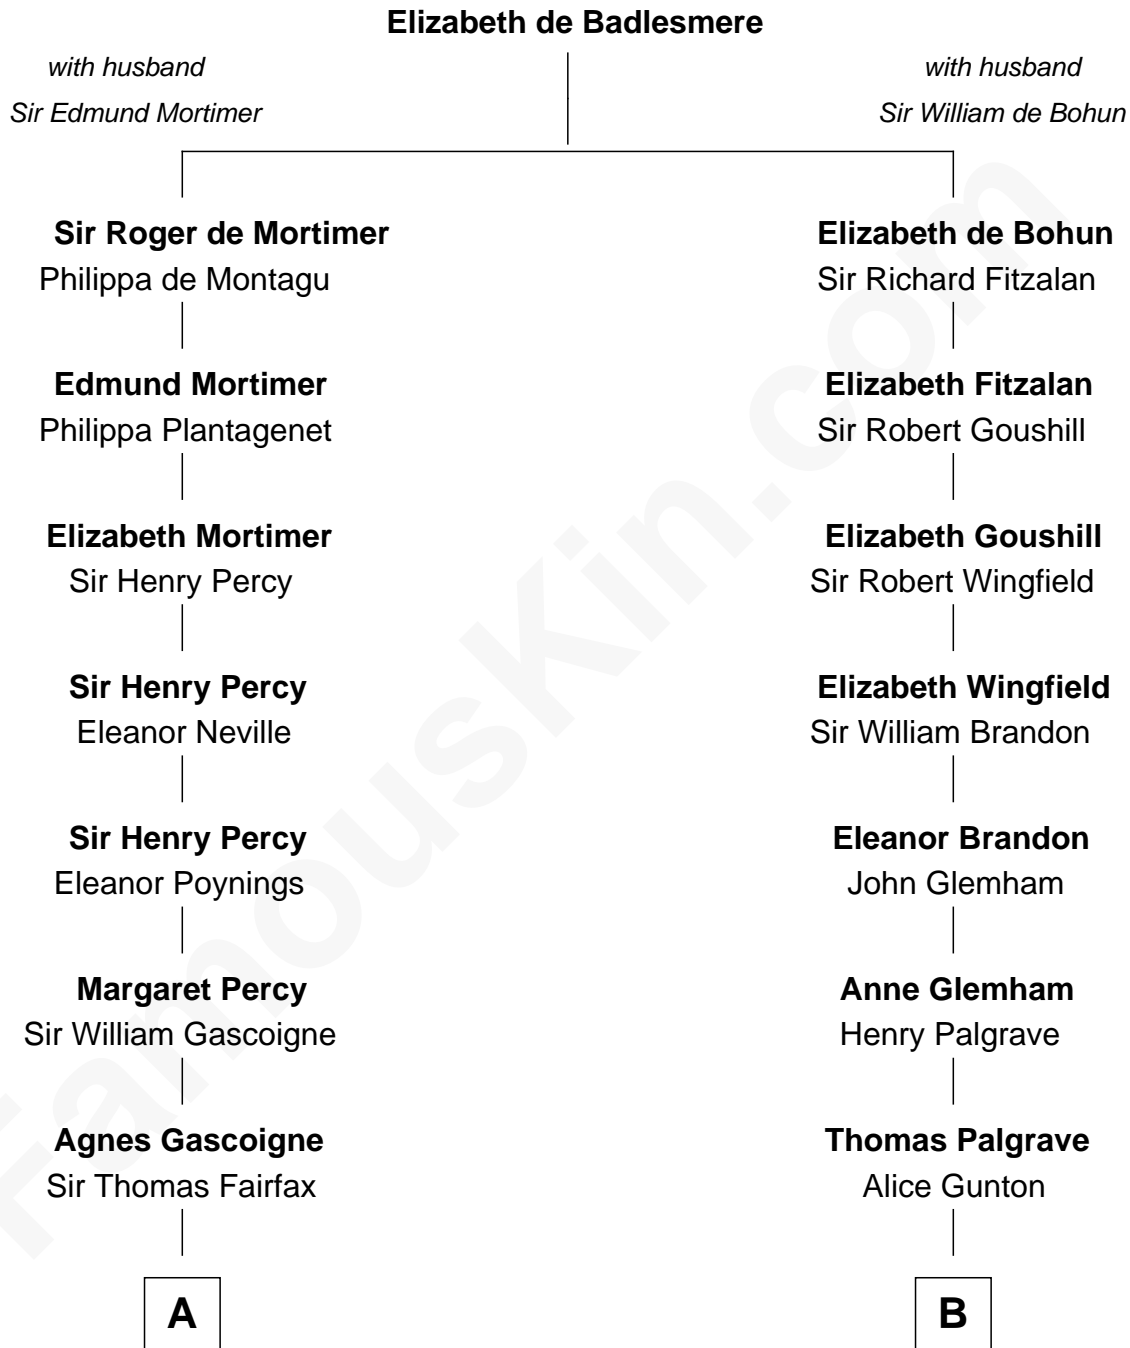

**FamousKin.com**  
**Relationship Chart of**  
**Catherine Middleton**  
*Princess of Wales*

12th cousin 9 times removed of

**Roger Sherman**  
*Signer of the Declaration of Independence*

**C**

Francis Martineau Lupton

Harriet Albina Davis

Olive Christina Lupton

Richard Noel Middleton

Peter Francis Middleton

Valerie Glassborow

Michael Francis Middleton

Carole Elizabeth Goldsmith

Catherine Middleton

*Princess of Wales*