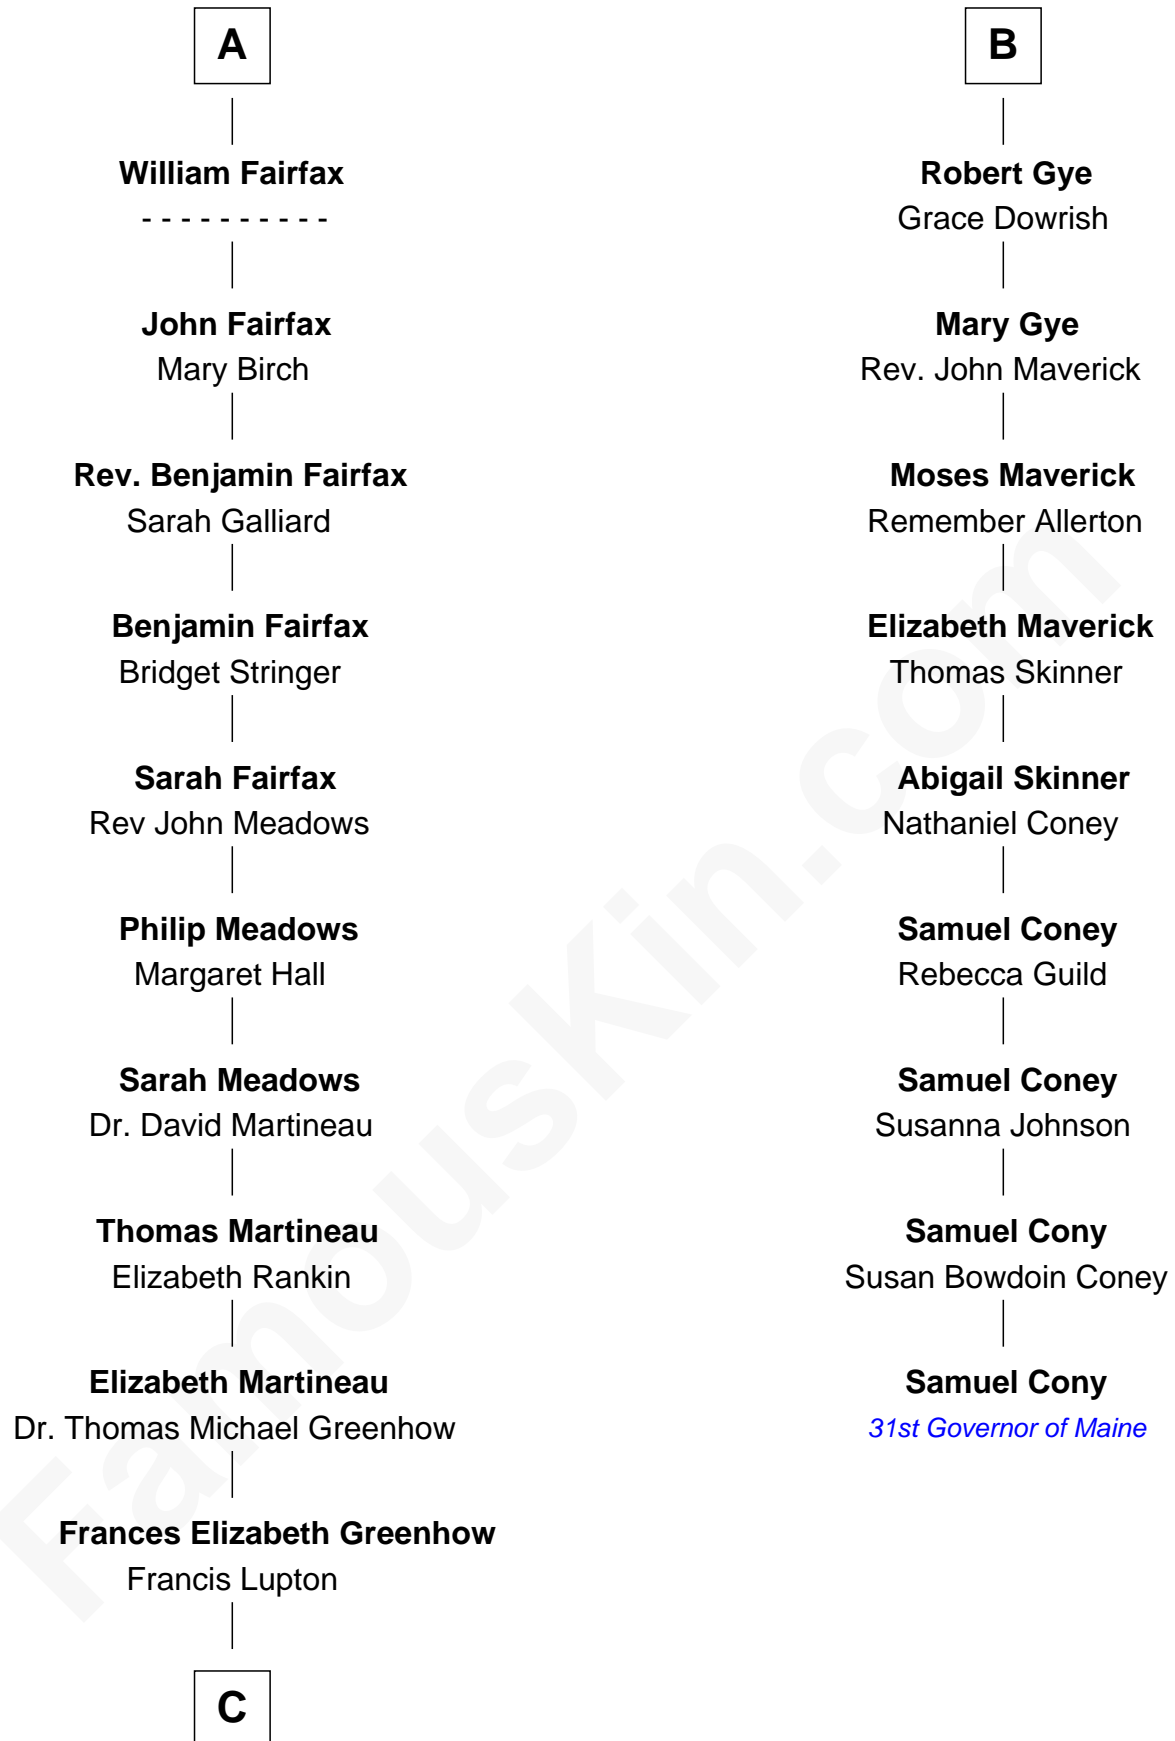

## Relationship Chart of

### Catherine Middleton

*Princess of Wales*

15th cousin 6 times removed of

**Samuel Cony**  
*31st Governor of Maine*

**C**

Francis Martineau Lupton

Harriet Albina Davis

Olive Christina Lupton

Richard Noel Middleton

Peter Francis Middleton

Valerie Glassborow

Michael Francis Middleton

Carole Elizabeth Goldsmith

Catherine Middleton

*Princess of Wales*