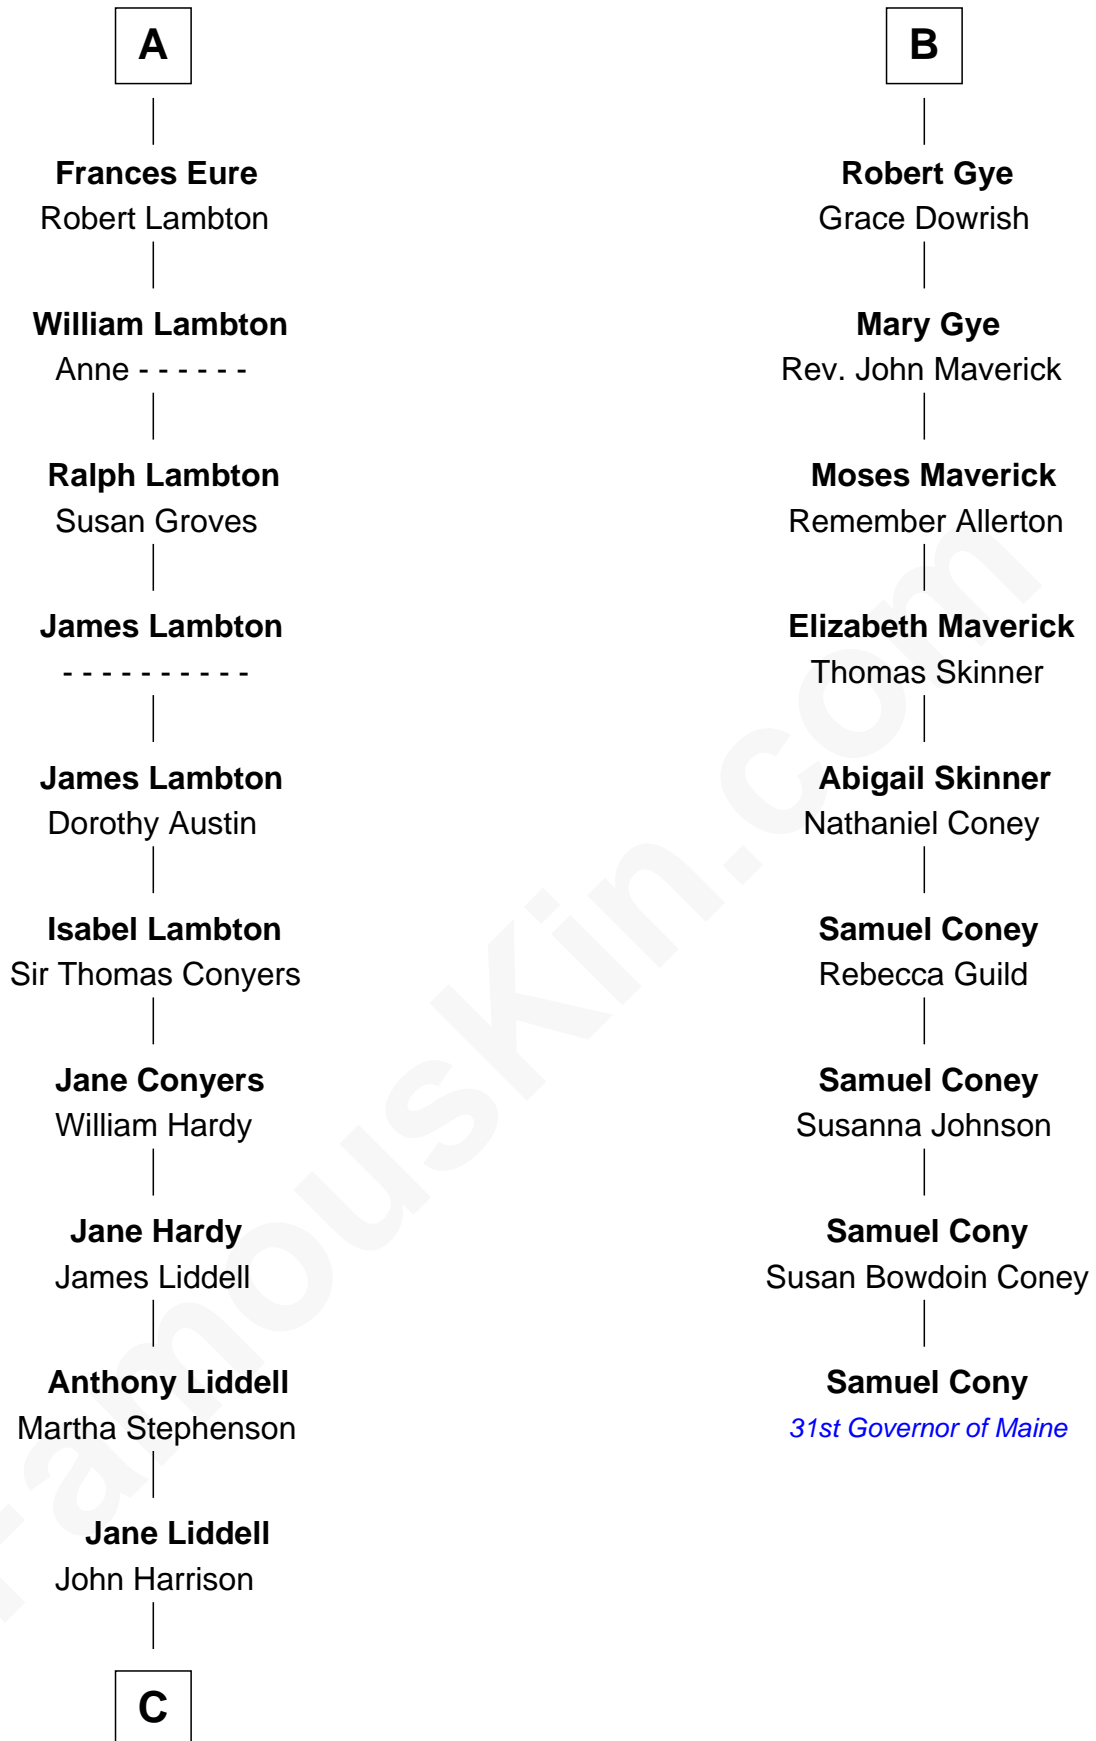

FamousKin.com
Relationship Chart of
Catherine Middleton
Princess of Wales

15th cousin 6 times removed of
Samuel Cony
31st Governor of Maine

C

John Harrison

Jane Hill

Thomas Harrison

Elizabeth Mary Temple

Dorothy Harrison

Ronald John James Goldsmith

Carole Elizabeth Goldsmith

Michael Francis Middleton

Catherine Middleton

Princess of Wales