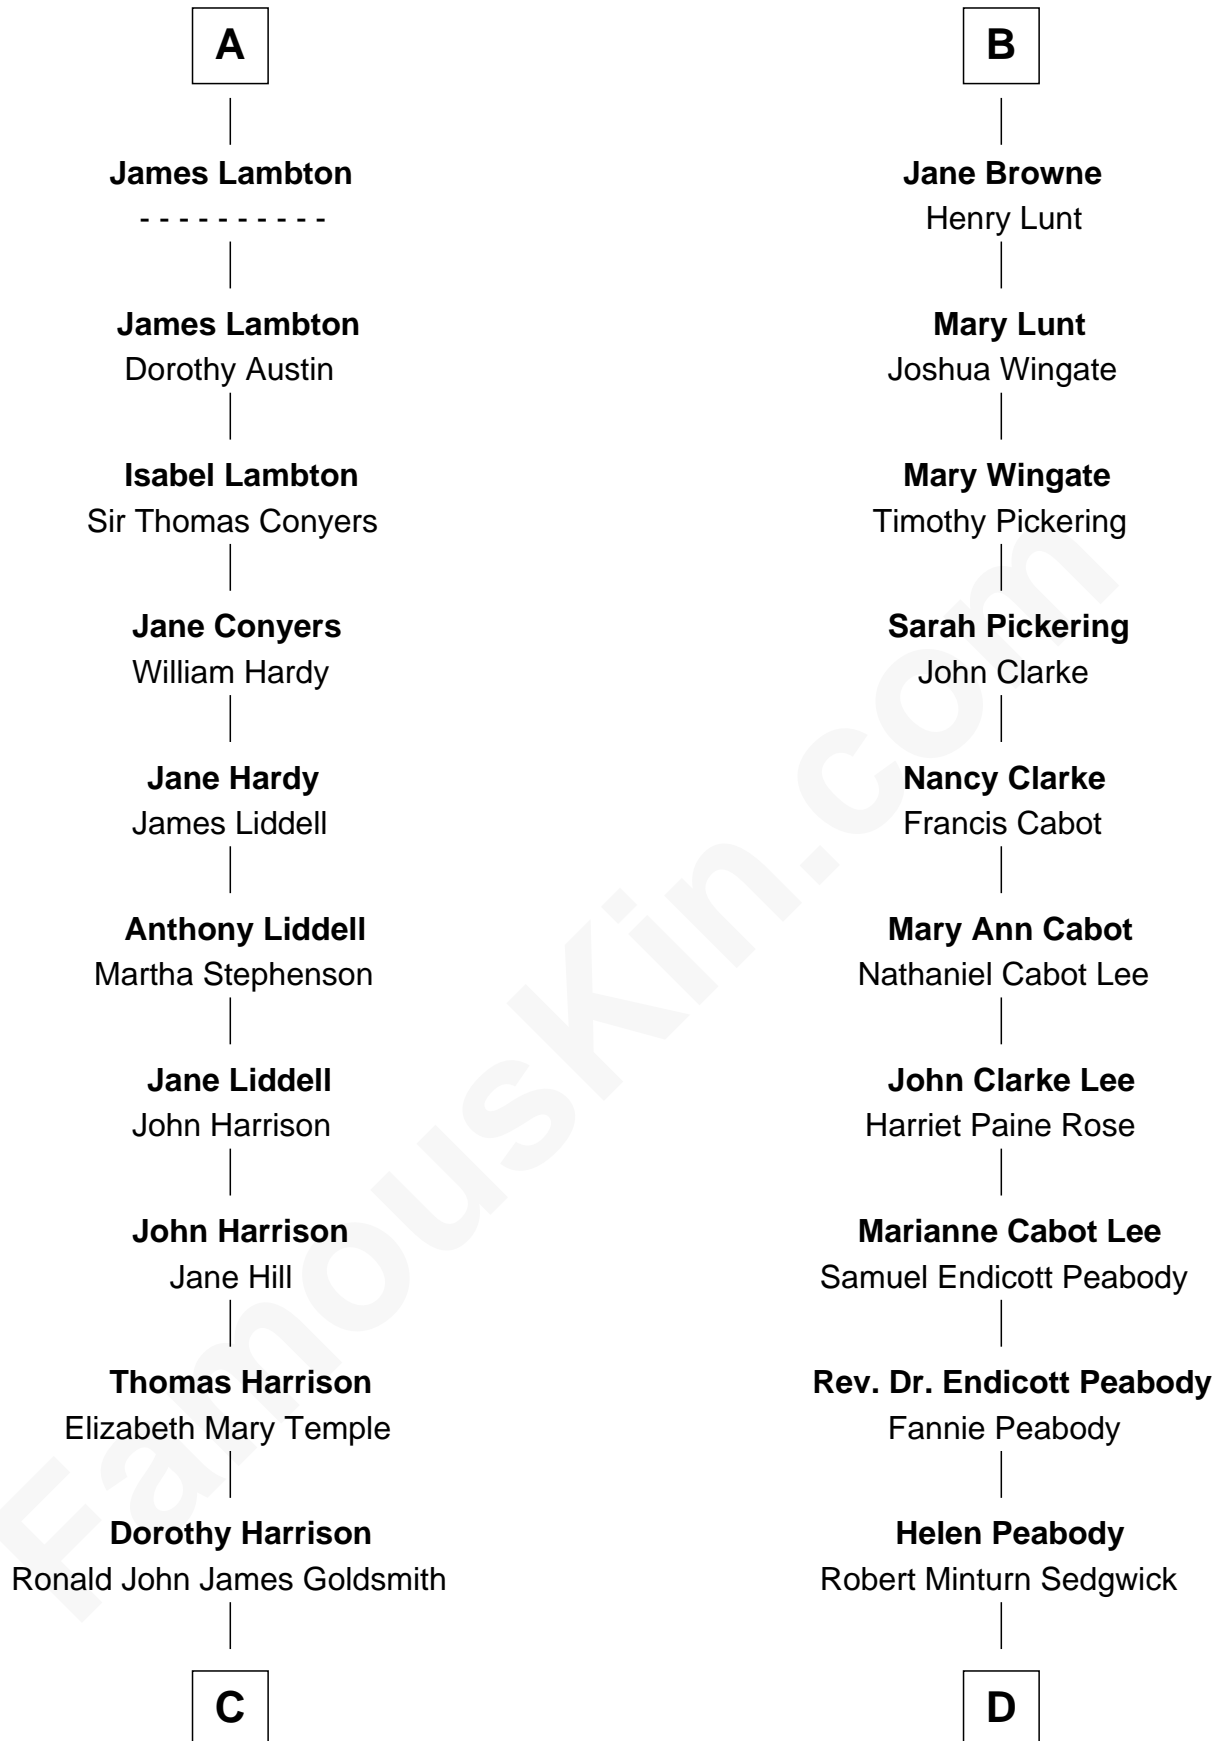

FamousKin.com
Relationship Chart of
Catherine Middleton

Princess of Wales

18th cousin of

Kyra Sedgwick

TV and Movie Actress

Sir John Hastings

Anne Morley

C

Carole Elizabeth Goldsmith
Michael Francis Middleton

Catherine Middleton
Princess of Wales

D

Henry Dwight Sedgwick
Patricia Ann Rosenwald

Kyra Sedgwick
TV and Movie Actress

FamousKin.com