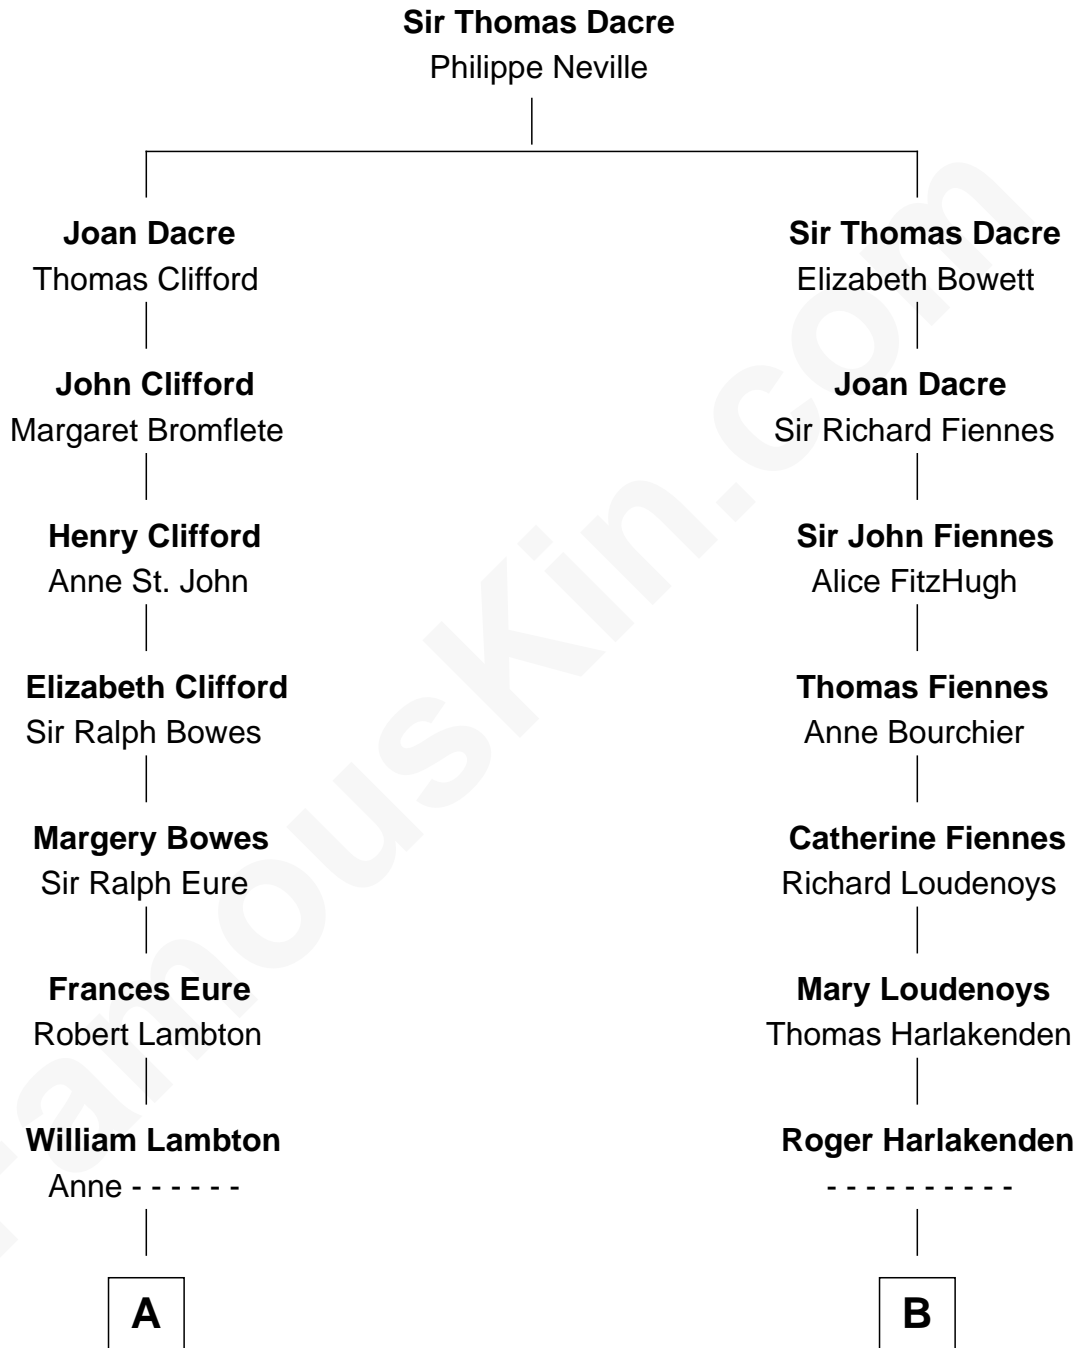

FamousKin.com
Relationship Chart of
Catherine Middleton
Princess of Wales

18th cousin 1 time removed of

Ali Wentworth
TV Actress and Comedienne

FamousKin.com