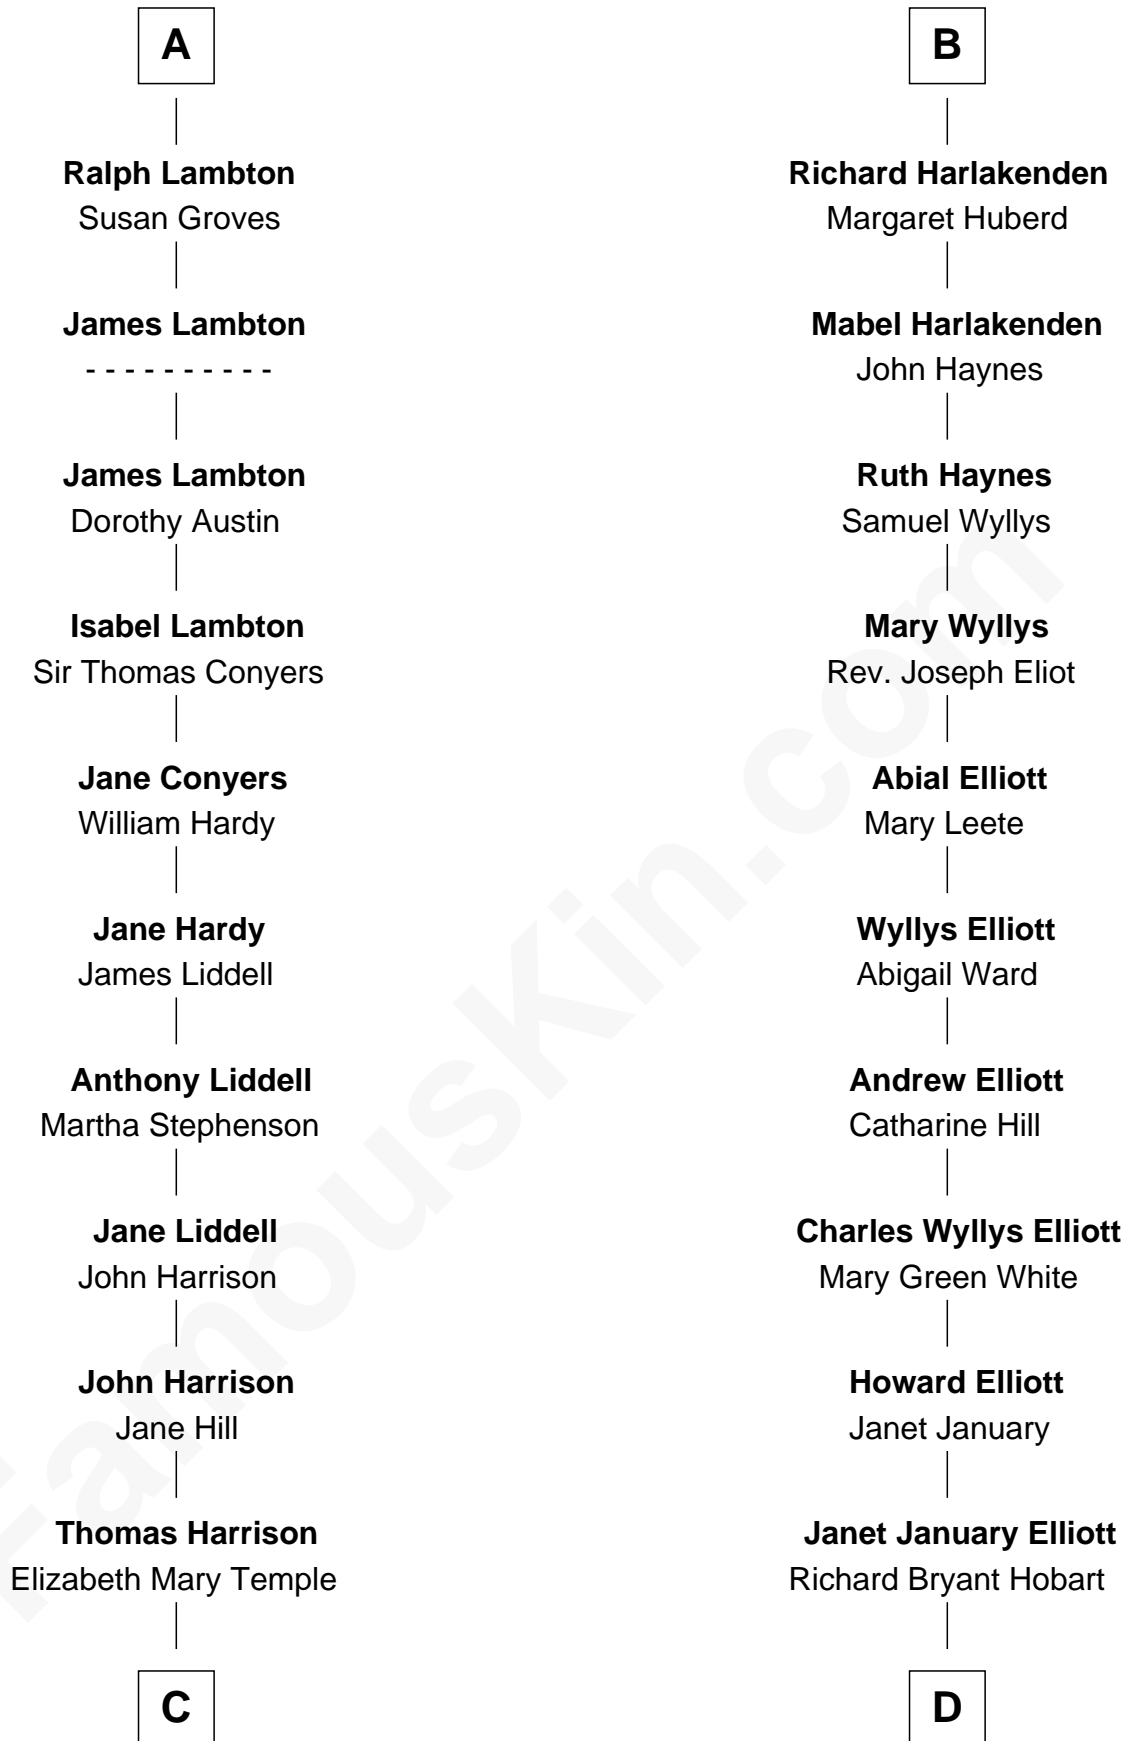

FamousKin.com
Relationship Chart of
Catherine Middleton
Princess of Wales

18th cousin 1 time removed of

Ali Wentworth
TV Actress and Comedienne

FamousKin.com