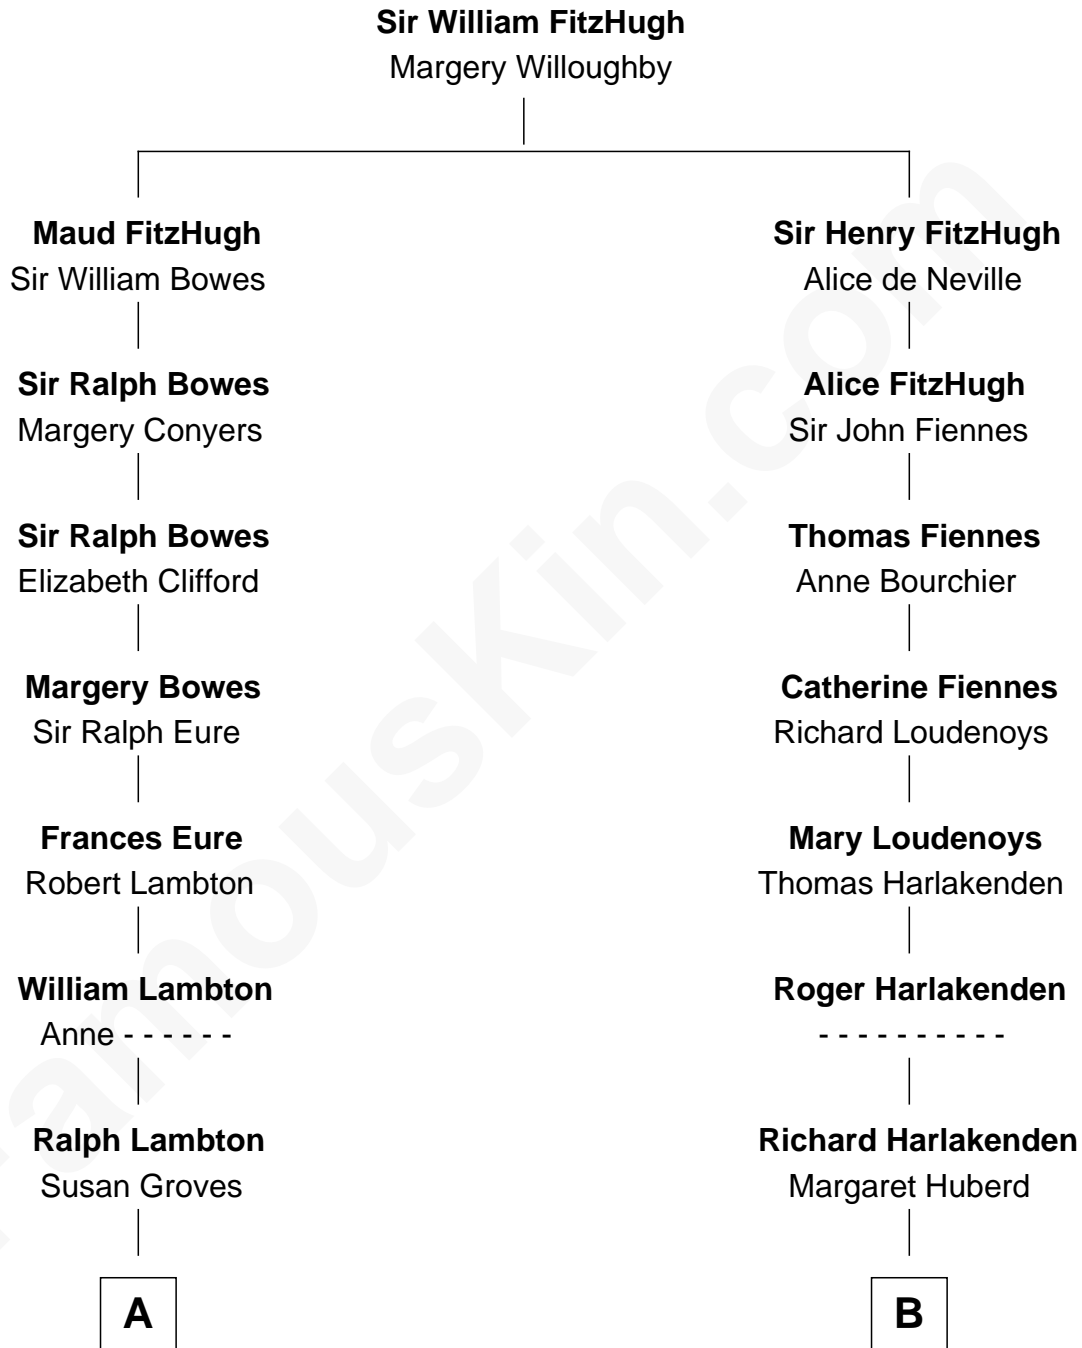

**FamousKin.com**  
**Relationship Chart of**  
**Catherine Middleton**  
*Princess of Wales*

17th cousin 1 time removed of  
**Ali Wentworth**  
*TV Actress and Comedienne*

C

Carole Elizabeth Goldsmith

Michael Francis Middleton

Catherine Middleton

*Princess of Wales*

FamousKin.com