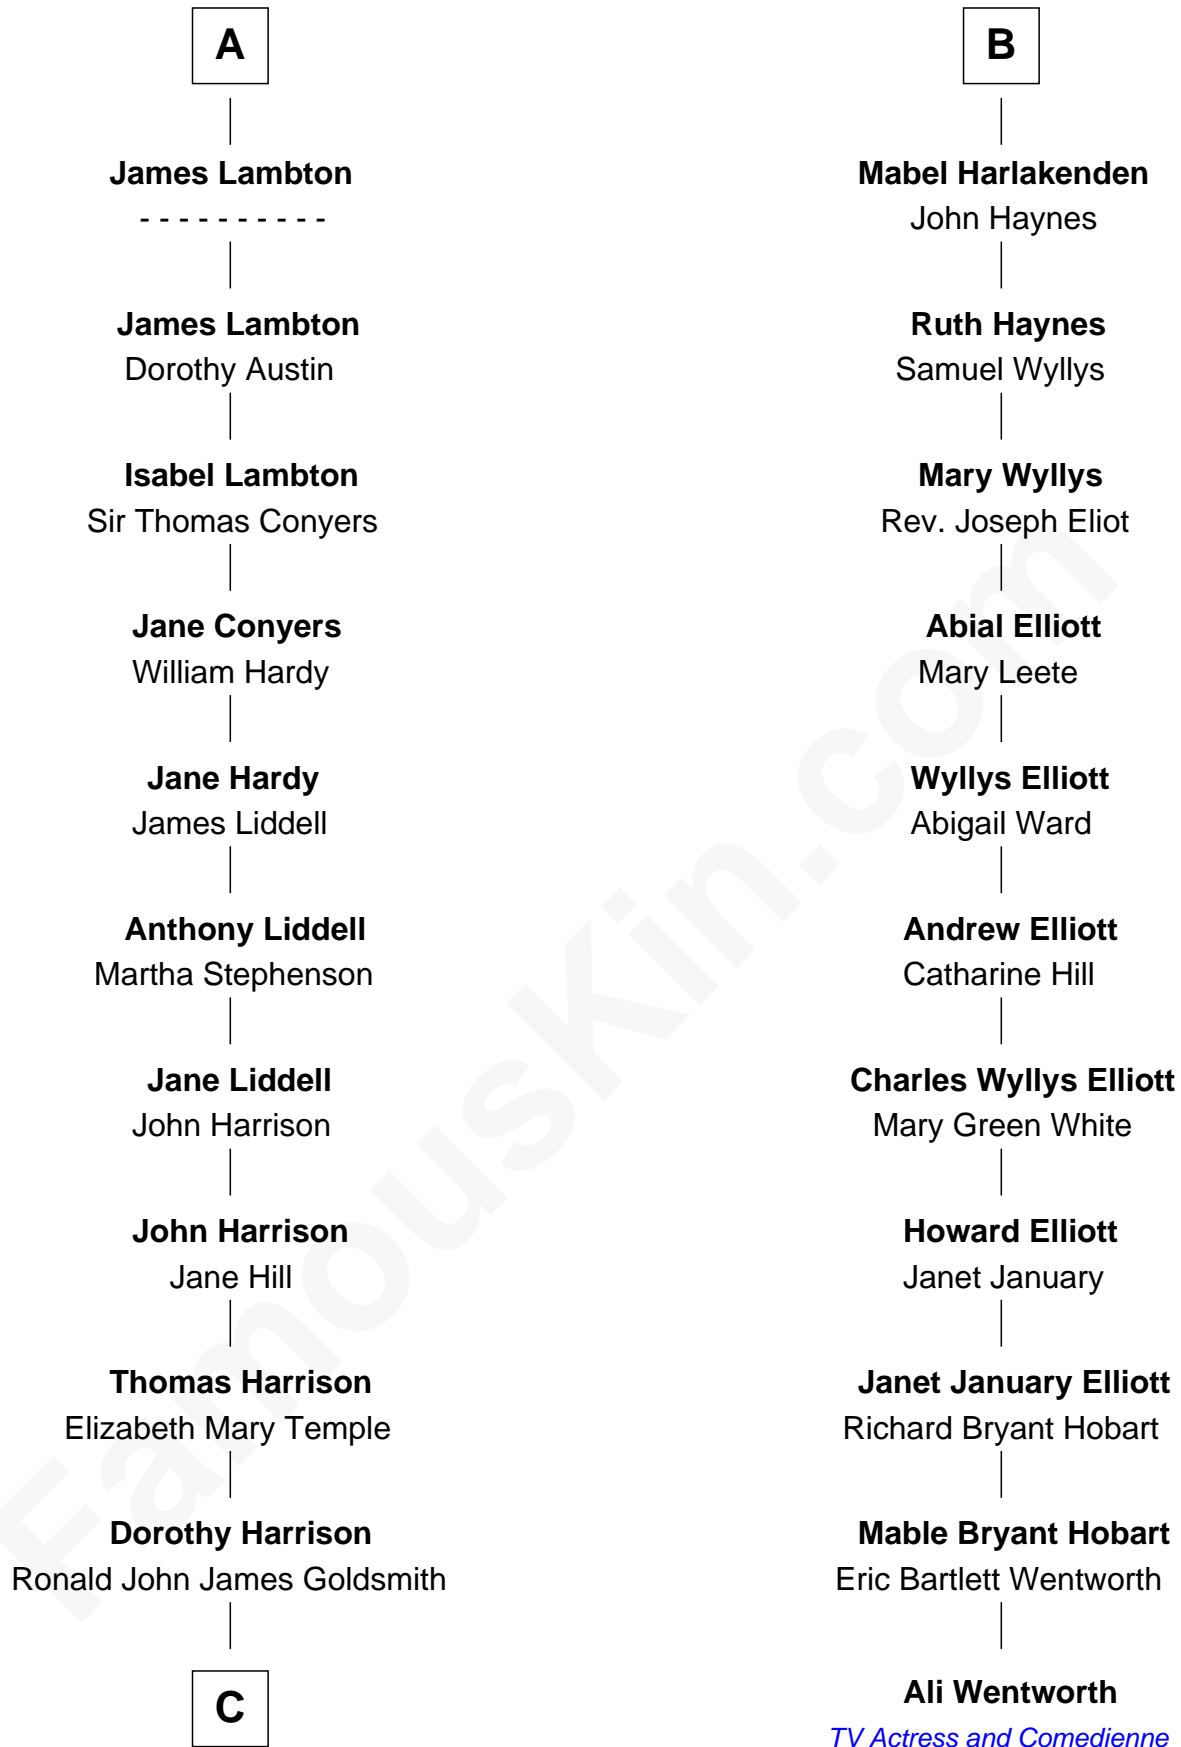

**FamousKin.com**  
**Relationship Chart of**  
**Catherine Middleton**  
*Princess of Wales*

17th cousin 1 time removed of  
**Ali Wentworth**  
*TV Actress and Comedienne*

C

Carole Elizabeth Goldsmith

Michael Francis Middleton

Catherine Middleton

*Princess of Wales*

FamousKin.com