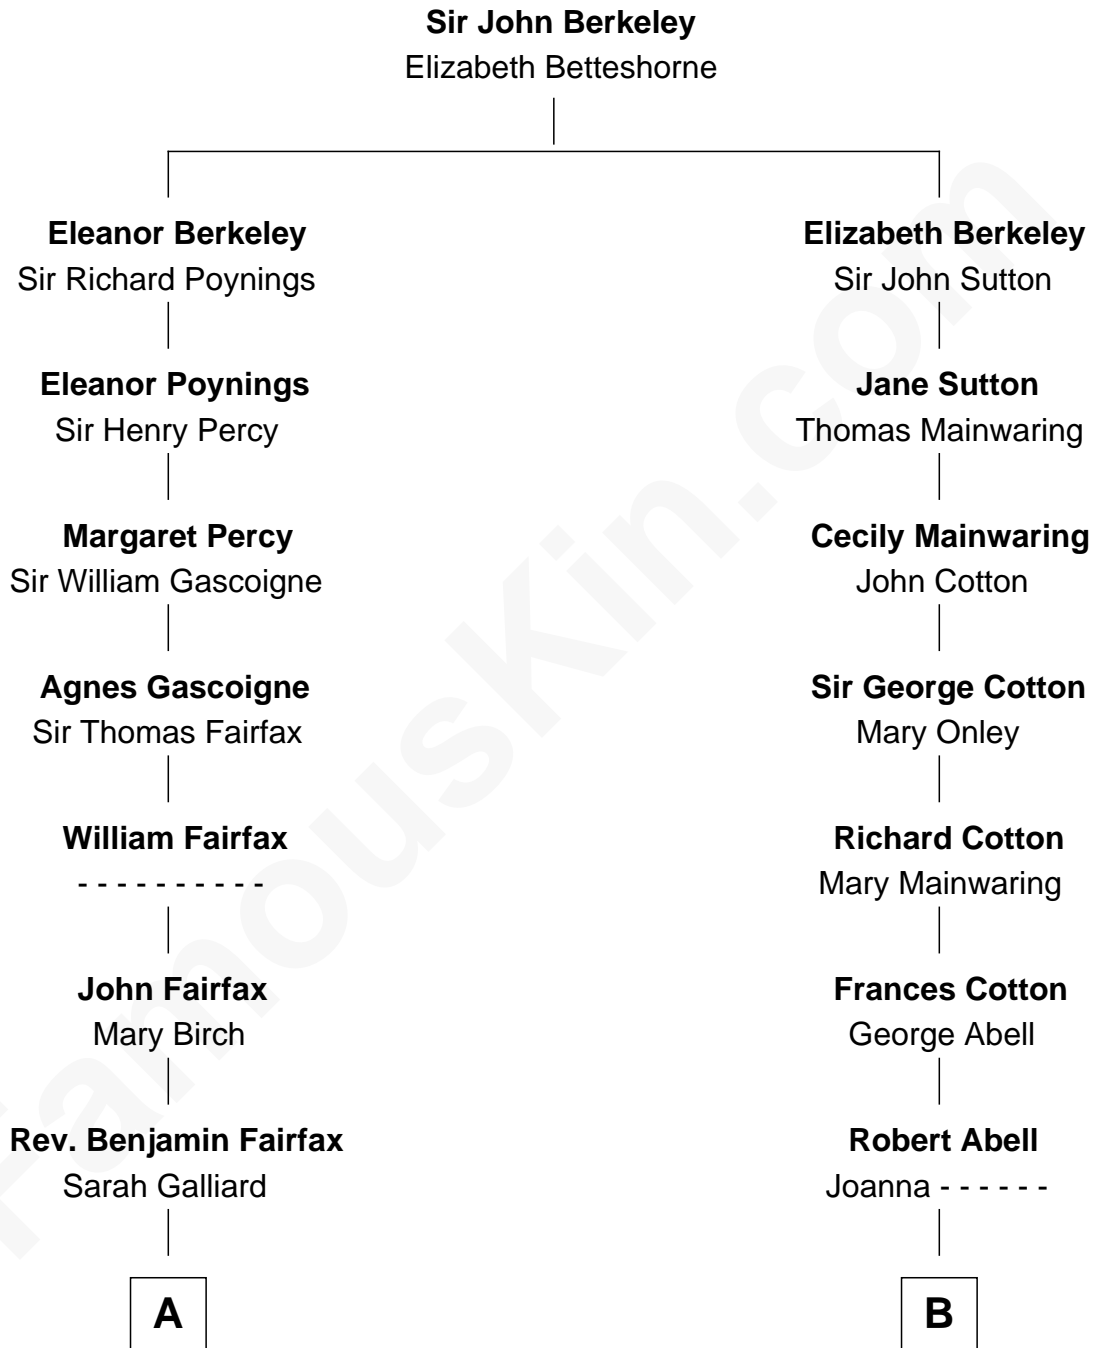

FamousKin.com
Relationship Chart of
Catherine Middleton
Princess of Wales

17th cousin 1 time removed of
Amber Stevens West
TV and Movie Actress

C

Michael Francis Middleton

Carole Elizabeth Goldsmith

Catherine Middleton

Princess of Wales

FamousKin.com