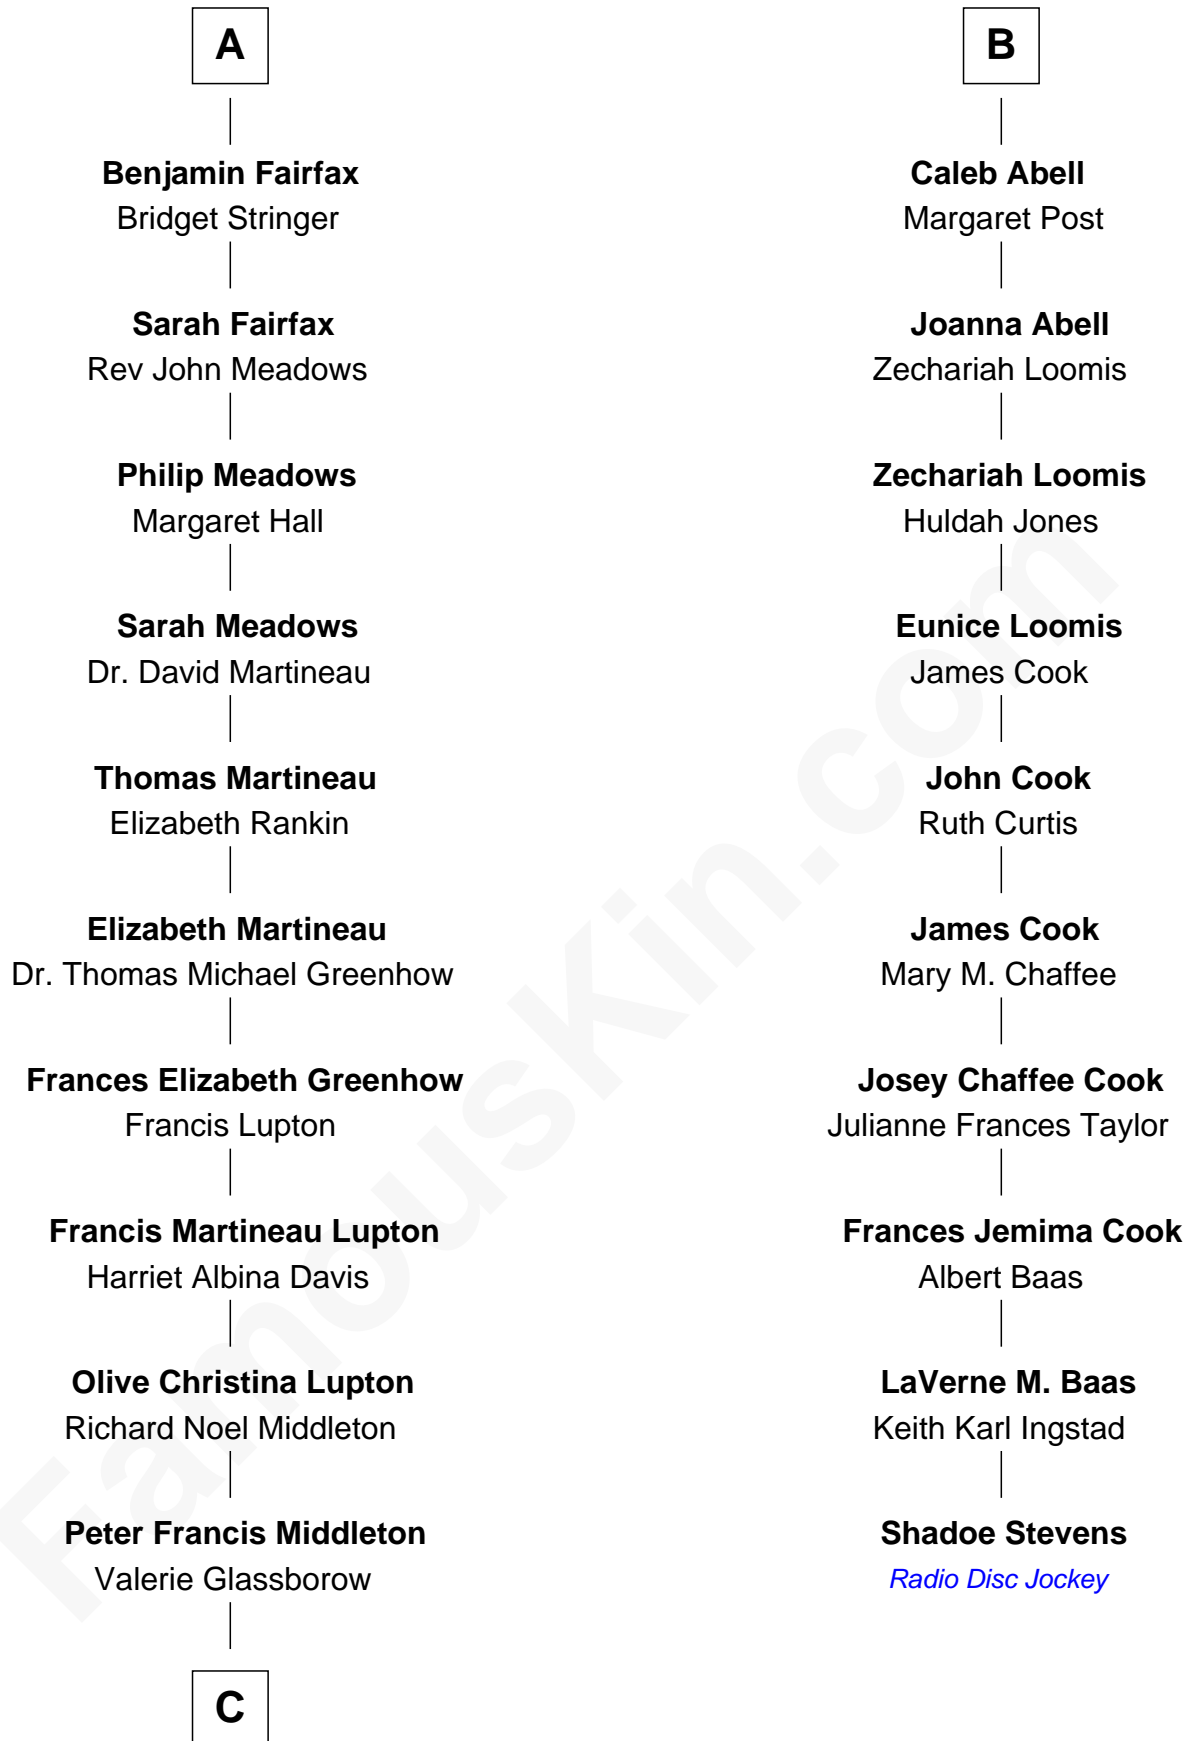

FamousKin.com

Relationship Chart of

Catherine Middleton

Princess of Wales

16th cousin 2 times removed of

Shadoe Stevens

Radio Disc Jockey

C

Michael Francis Middleton

Carole Elizabeth Goldsmith

Catherine Middleton

Princess of Wales

FamousKin.com