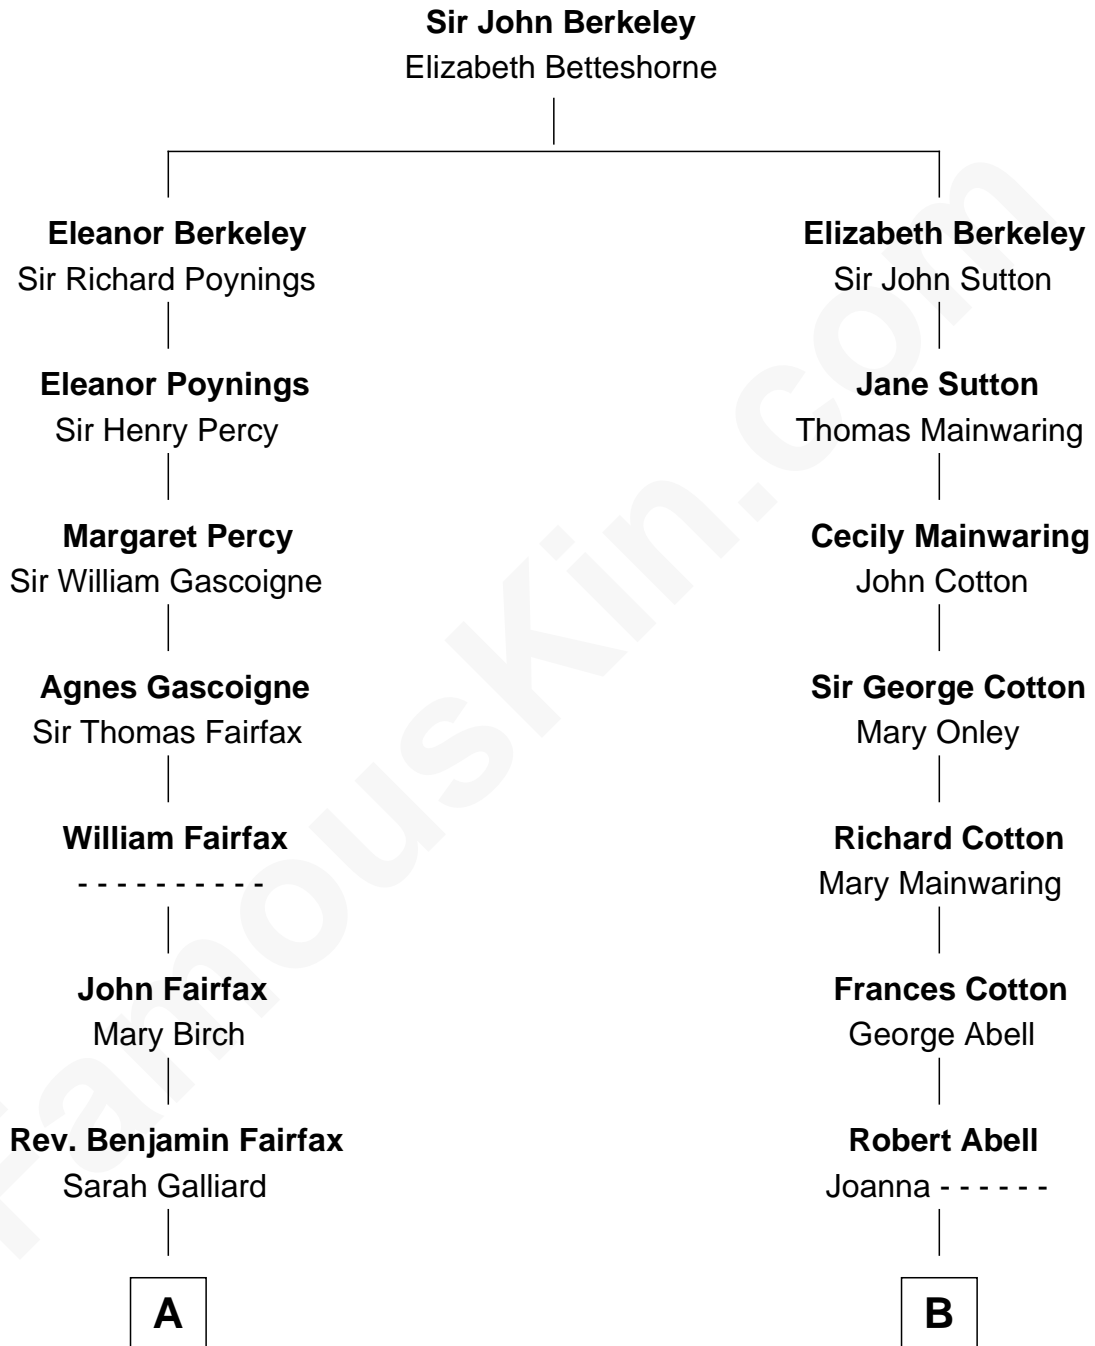

FamousKin.com

Relationship Chart of

Catherine Middleton

Princess of Wales

16th cousin 2 times removed of

Shadoe Stevens

Radio Disc Jockey

C

Michael Francis Middleton

Carole Elizabeth Goldsmith

Catherine Middleton

Princess of Wales

FamousKin.com