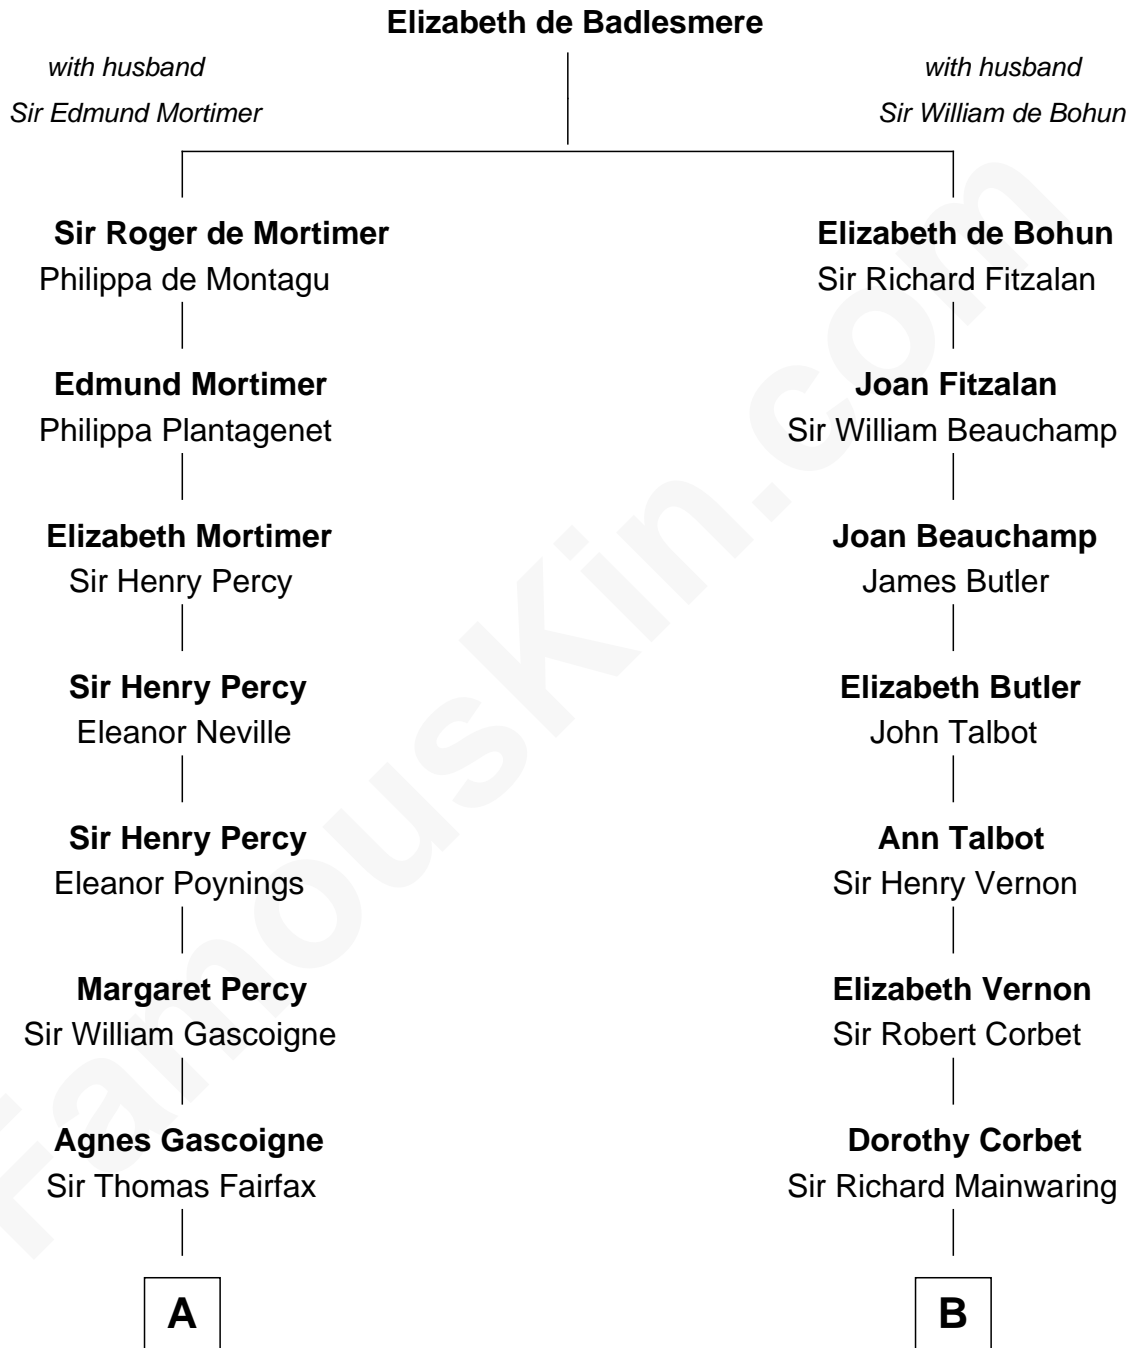

FamousKin.com
Relationship Chart of
Catherine Middleton
Princess of Wales

20th cousin 1 time removed of
Shadoc Stevens
Radio Disc Jockey

C

Francis Martineau Lupton

Harriet Albina Davis

Olive Christina Lupton

Richard Noel Middleton

Peter Francis Middleton

Valerie Glassborow

Michael Francis Middleton

Carole Elizabeth Goldsmith

Catherine Middleton

Princess of Wales

D