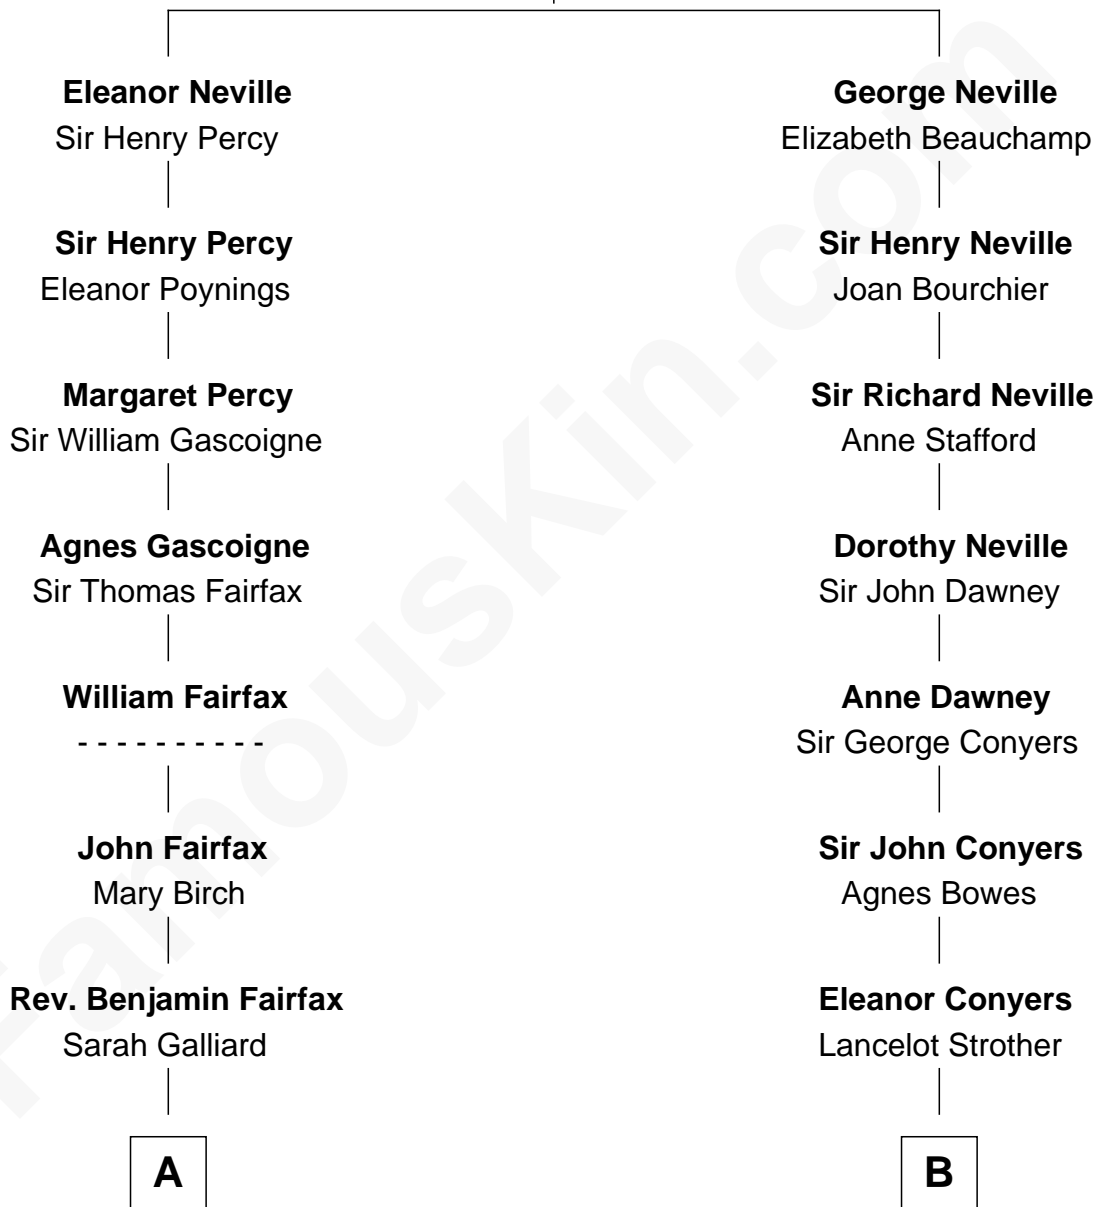

FamousKin.com Relationship Chart of

Catherine Middleton

Princess of Wales

18th cousin of

Parker Stevenson

TV and Movie Actor

Sir Ralph Neville

Joan Beaufort

C

Michael Francis Middleton

Carole Elizabeth Goldsmith

Catherine Middleton

Princess of Wales

D

Sarah Meade Price

Richard Stevenson Parker