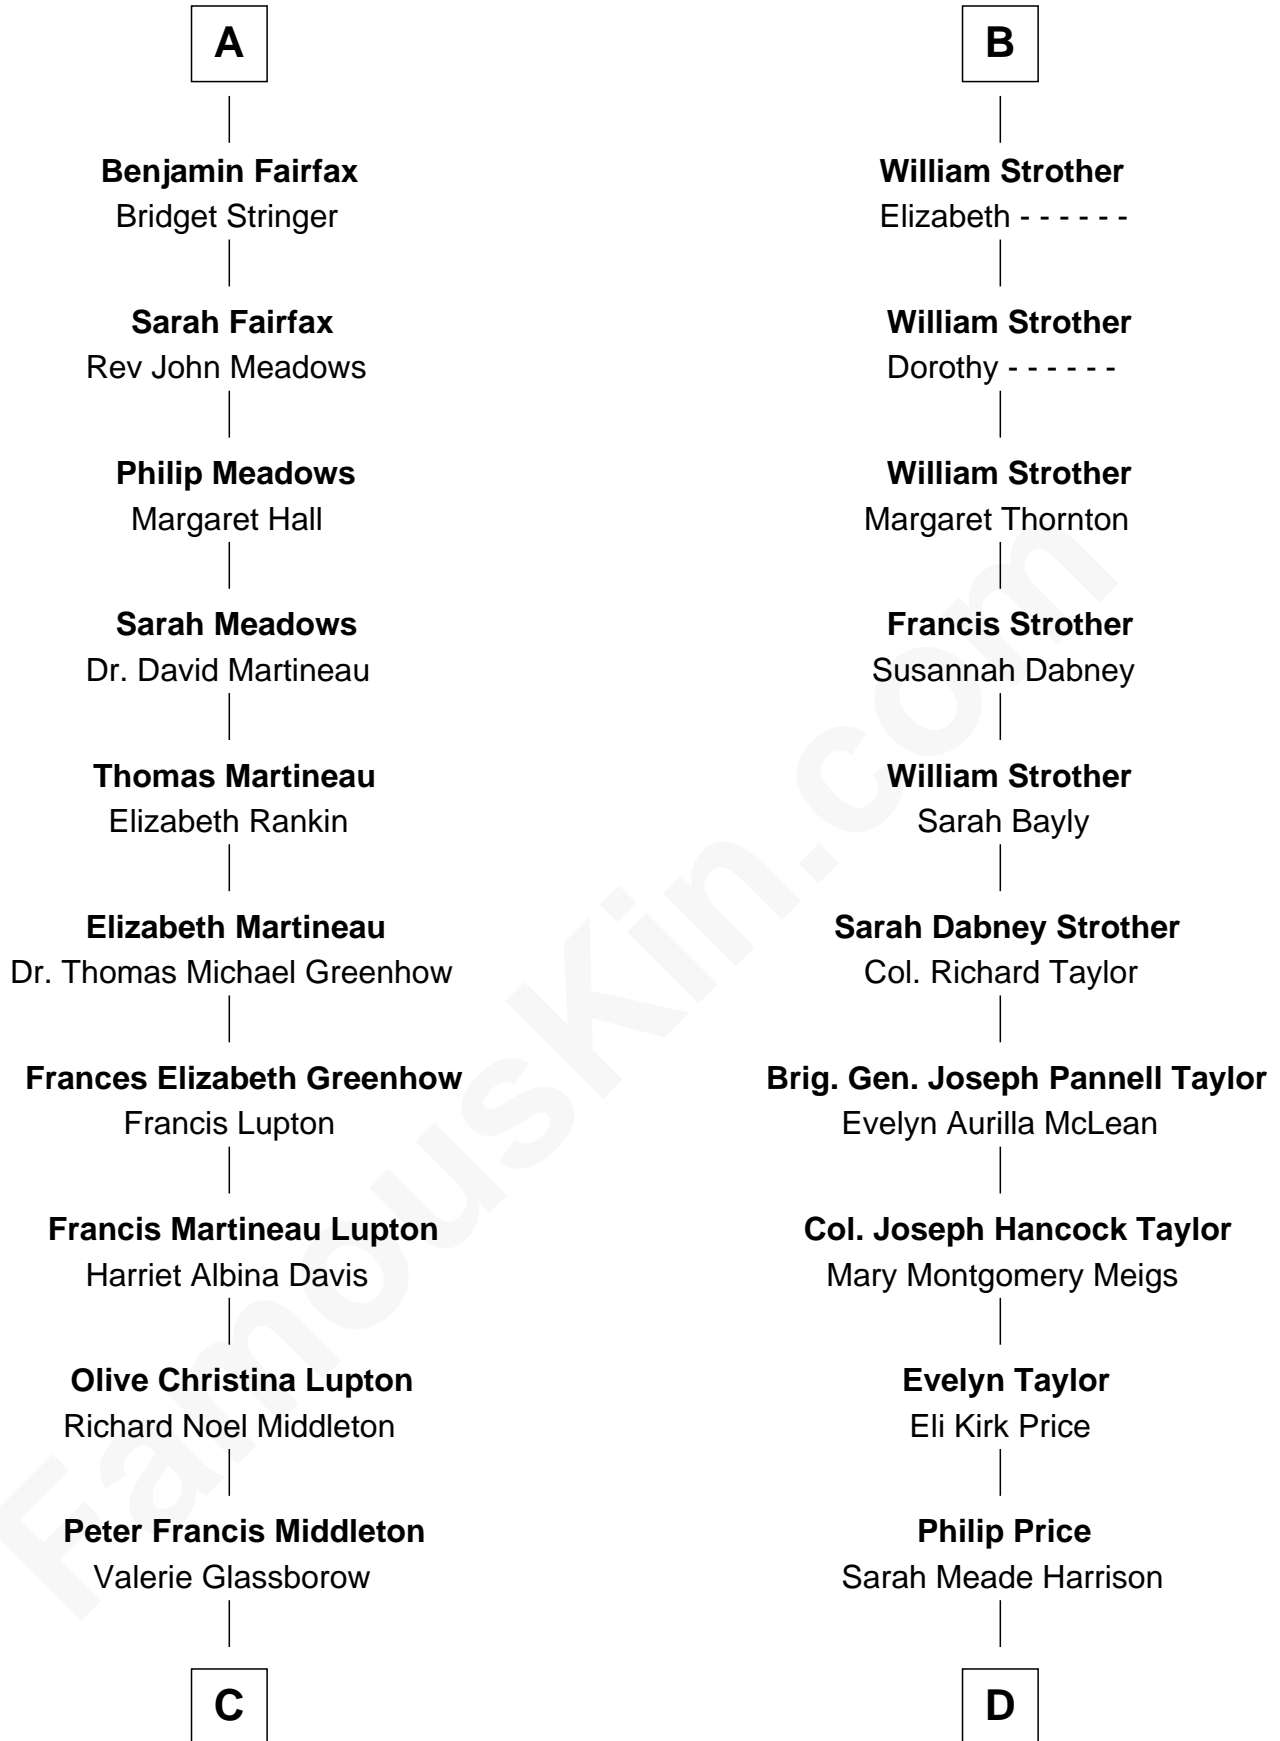

FamousKin.com Relationship Chart of

Catherine Middleton

Princess of Wales

18th cousin of

Parker Stevenson

TV and Movie Actor

Sir Ralph Neville

Joan Beaufort

C

Michael Francis Middleton

Carole Elizabeth Goldsmith

Catherine Middleton

Princess of Wales

D

Sarah Meade Price

Richard Stevenson Parker