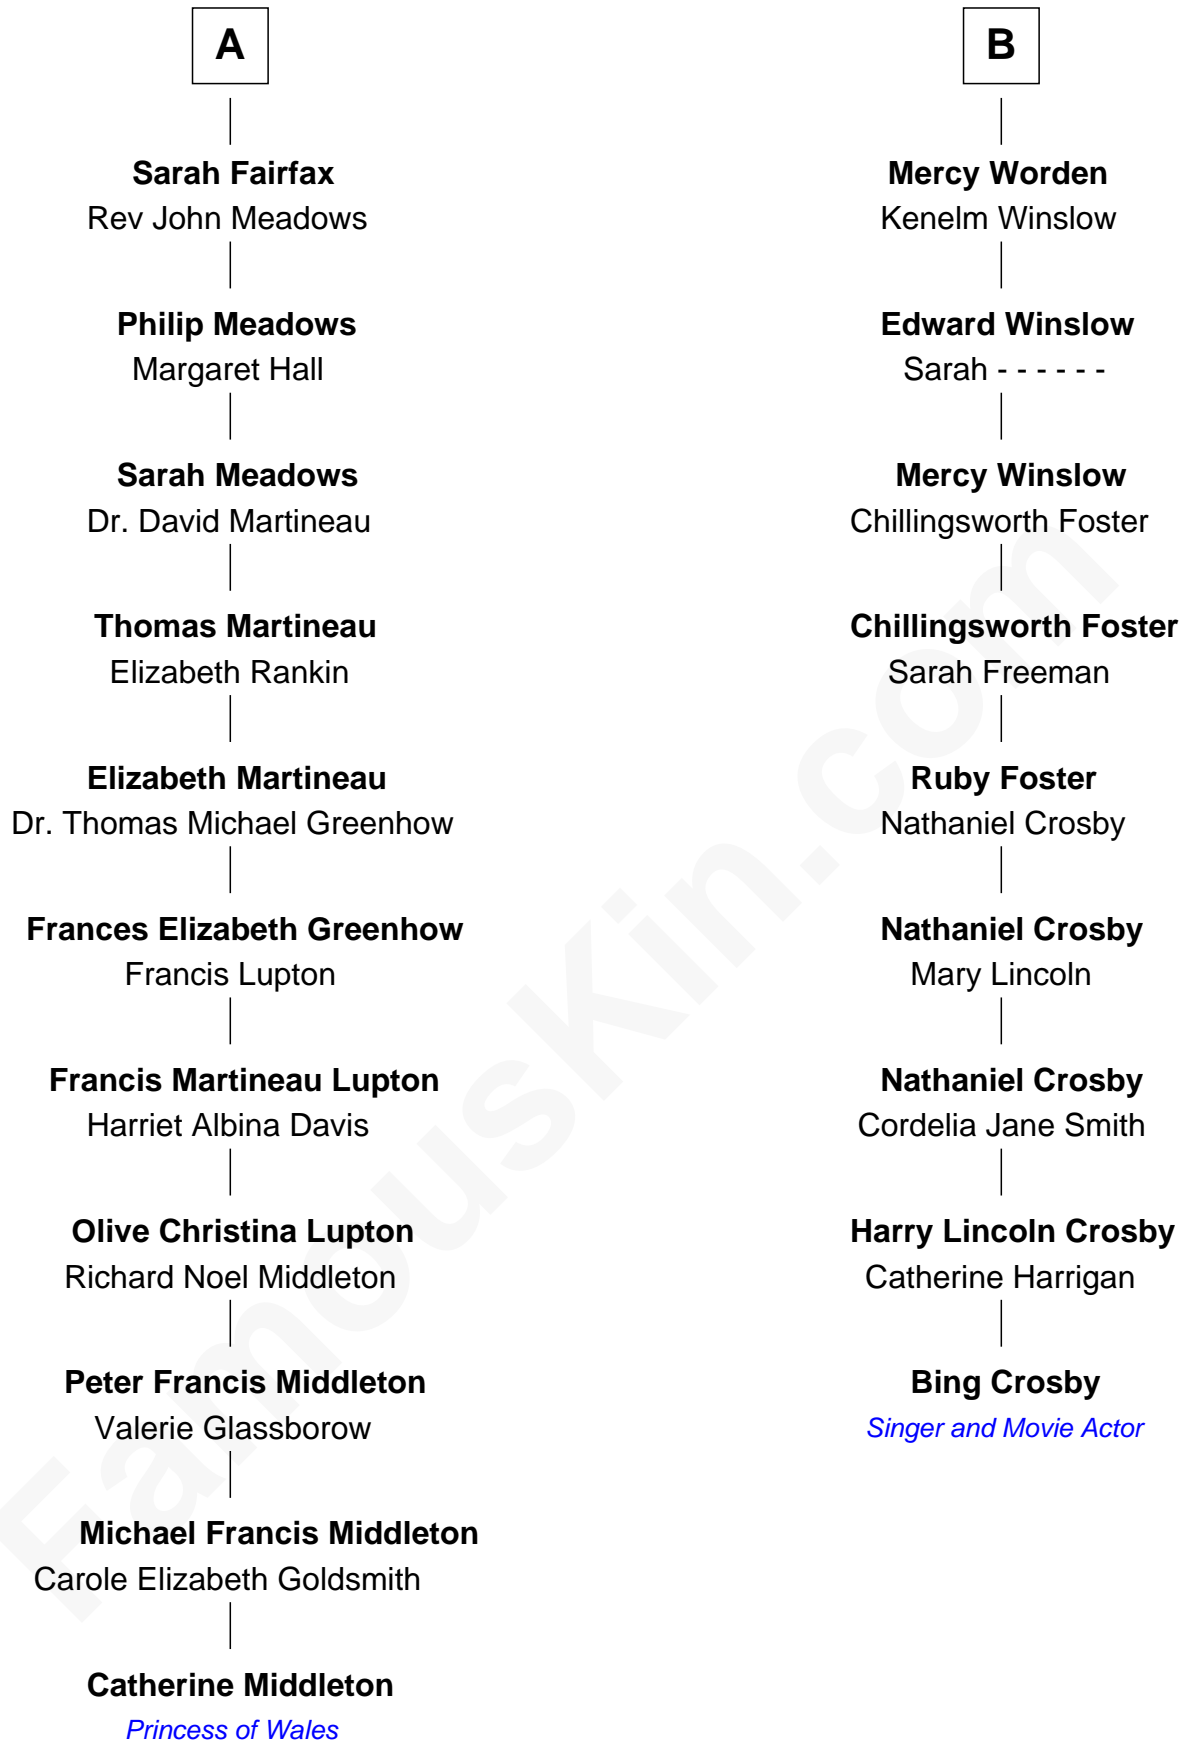

FamousKin.com
Relationship Chart of
Catherine Middleton
Princess of Wales

15th cousin 2 times removed of

Bing Crosby
Singer and Movie Actor

Catherine Middleton photo by [Pat Pilon](#) ([CC BY 2.0](#))