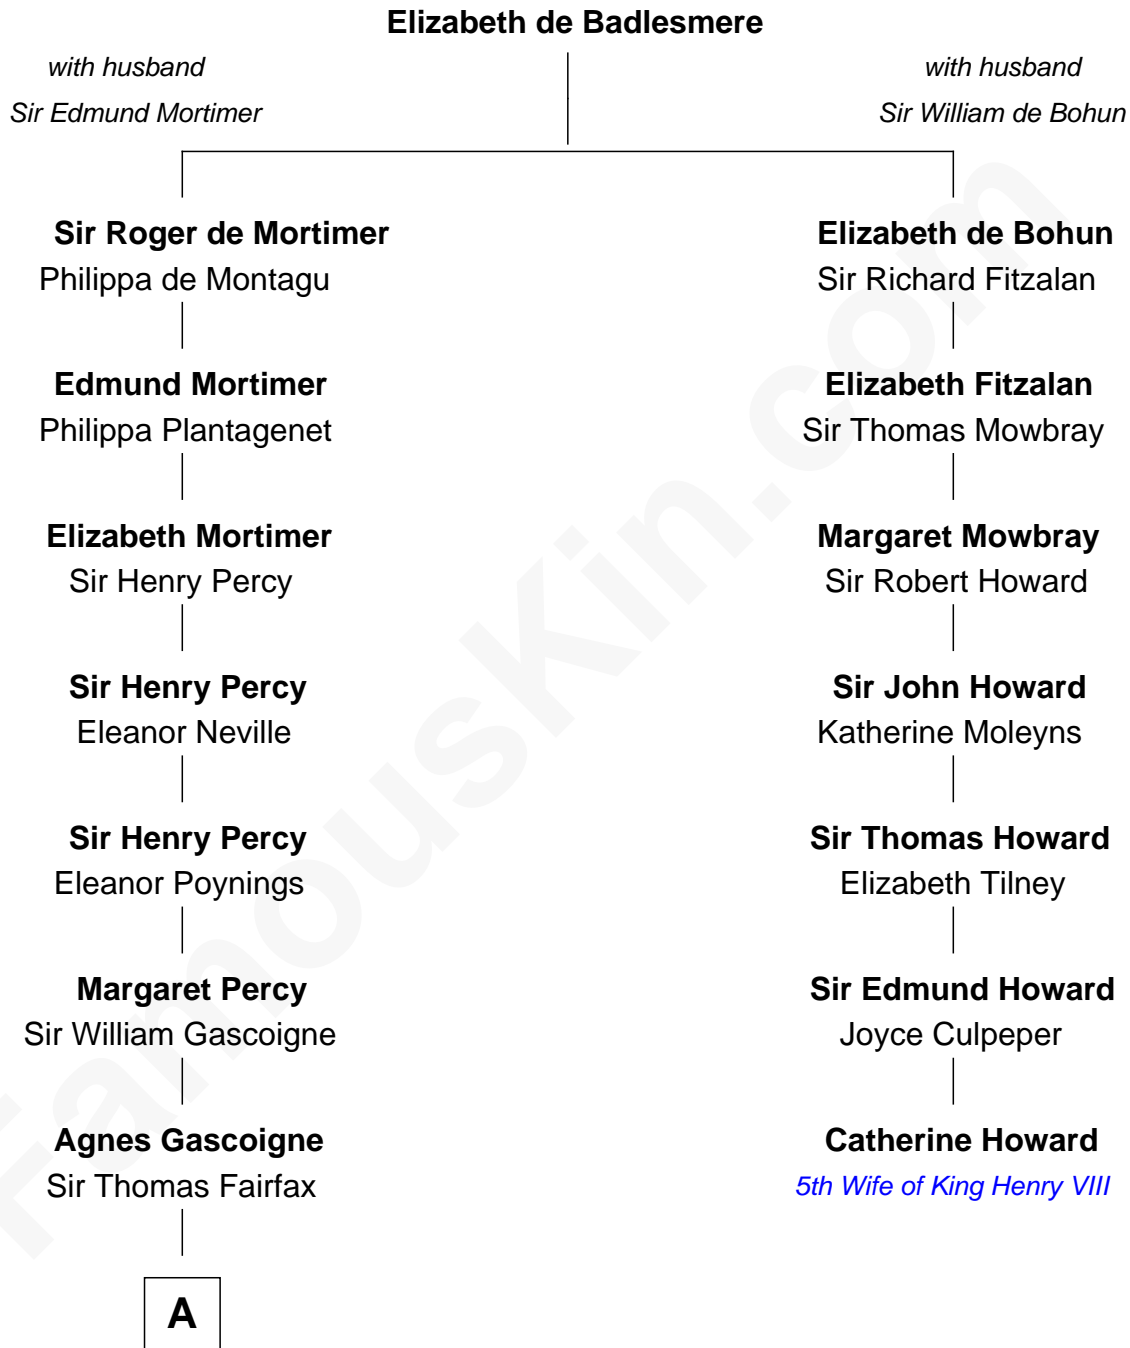

FamousKin.com
Relationship Chart of
Catherine Middleton
Princess of Wales

6th cousin 15 times removed of

Catherine Howard
5th Wife of King Henry VIII

B

Francis Martineau Lupton

Harriet Albina Davis

Olive Christina Lupton

Richard Noel Middleton

Peter Francis Middleton

Valerie Glassborow

Michael Francis Middleton

Carole Elizabeth Goldsmith

Catherine Middleton

Princess of Wales