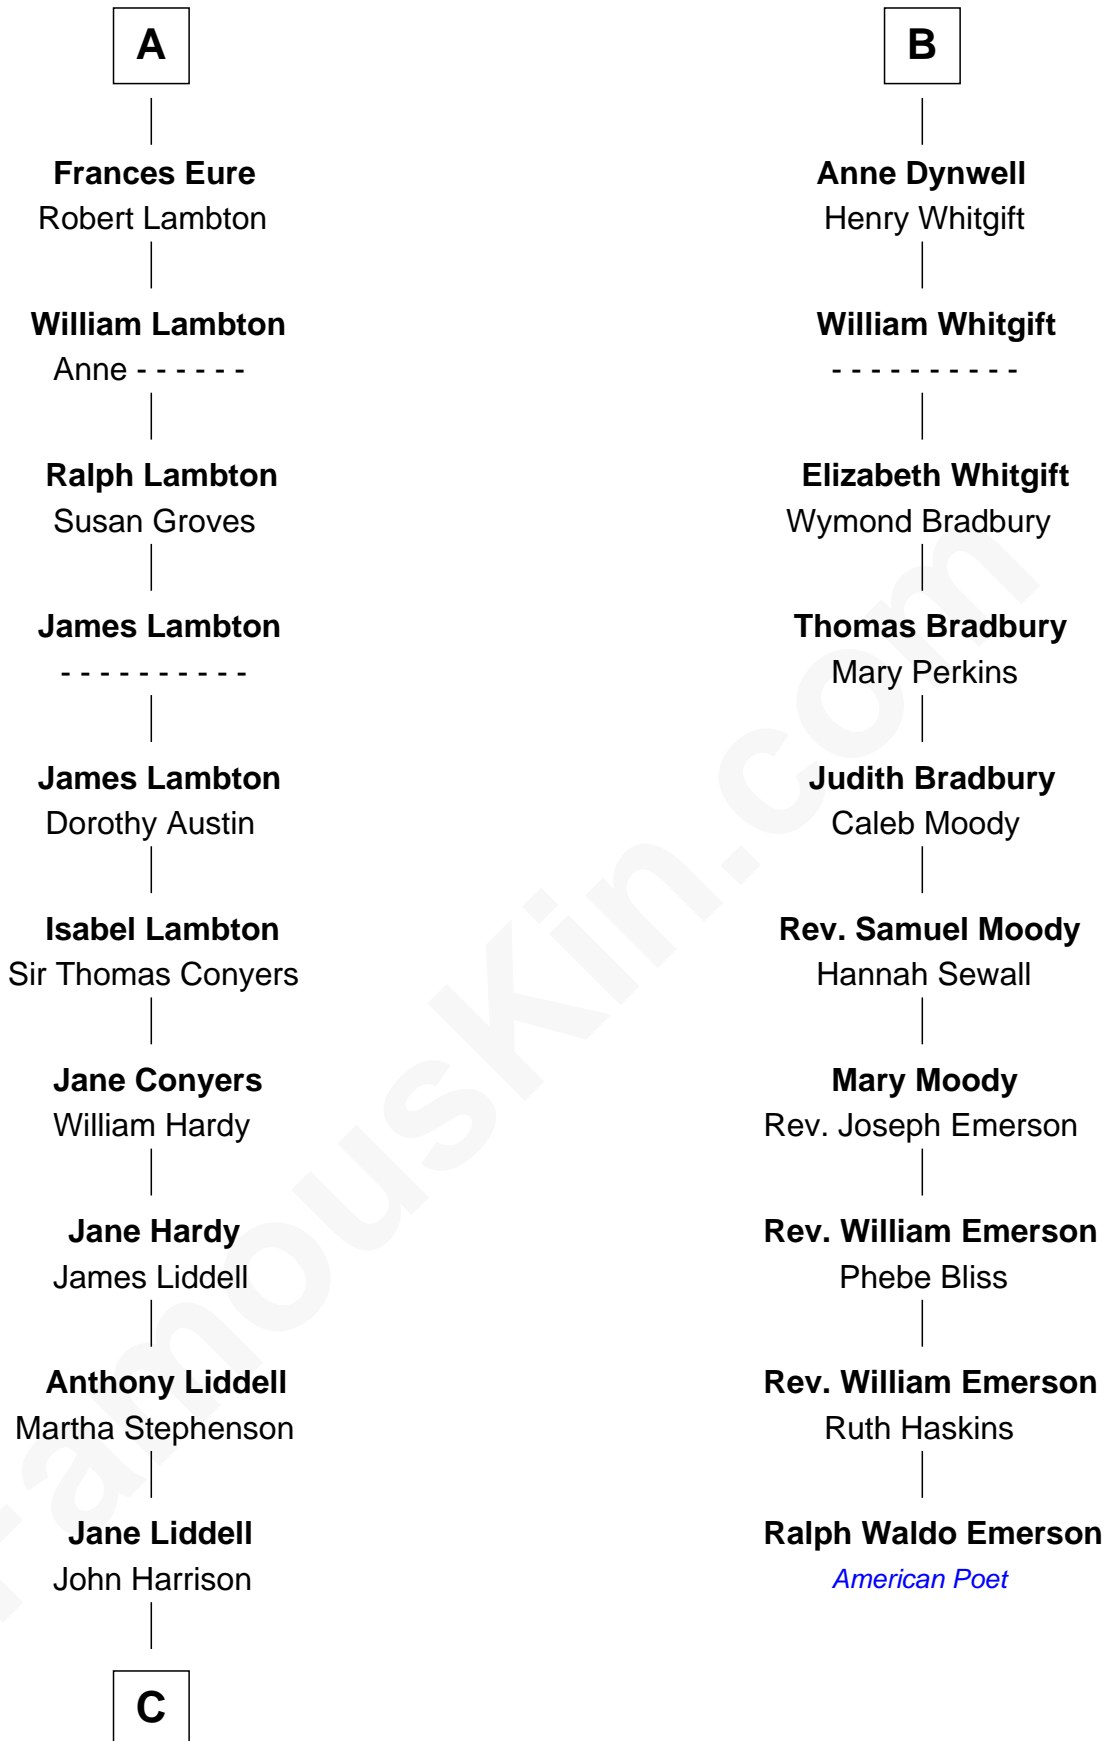

FamousKin.com
Relationship Chart of
Catherine Middleton
Princess of Wales

16th cousin 5 times removed of
Ralph Waldo Emerson
American Poet

Sir Robert de Clifford
 Isabel de Berkeley

C

John Harrison

Jane Hill

Thomas Harrison

Elizabeth Mary Temple

Dorothy Harrison

Ronald John James Goldsmith

Carole Elizabeth Goldsmith

Michael Francis Middleton

Catherine Middleton

Princess of Wales