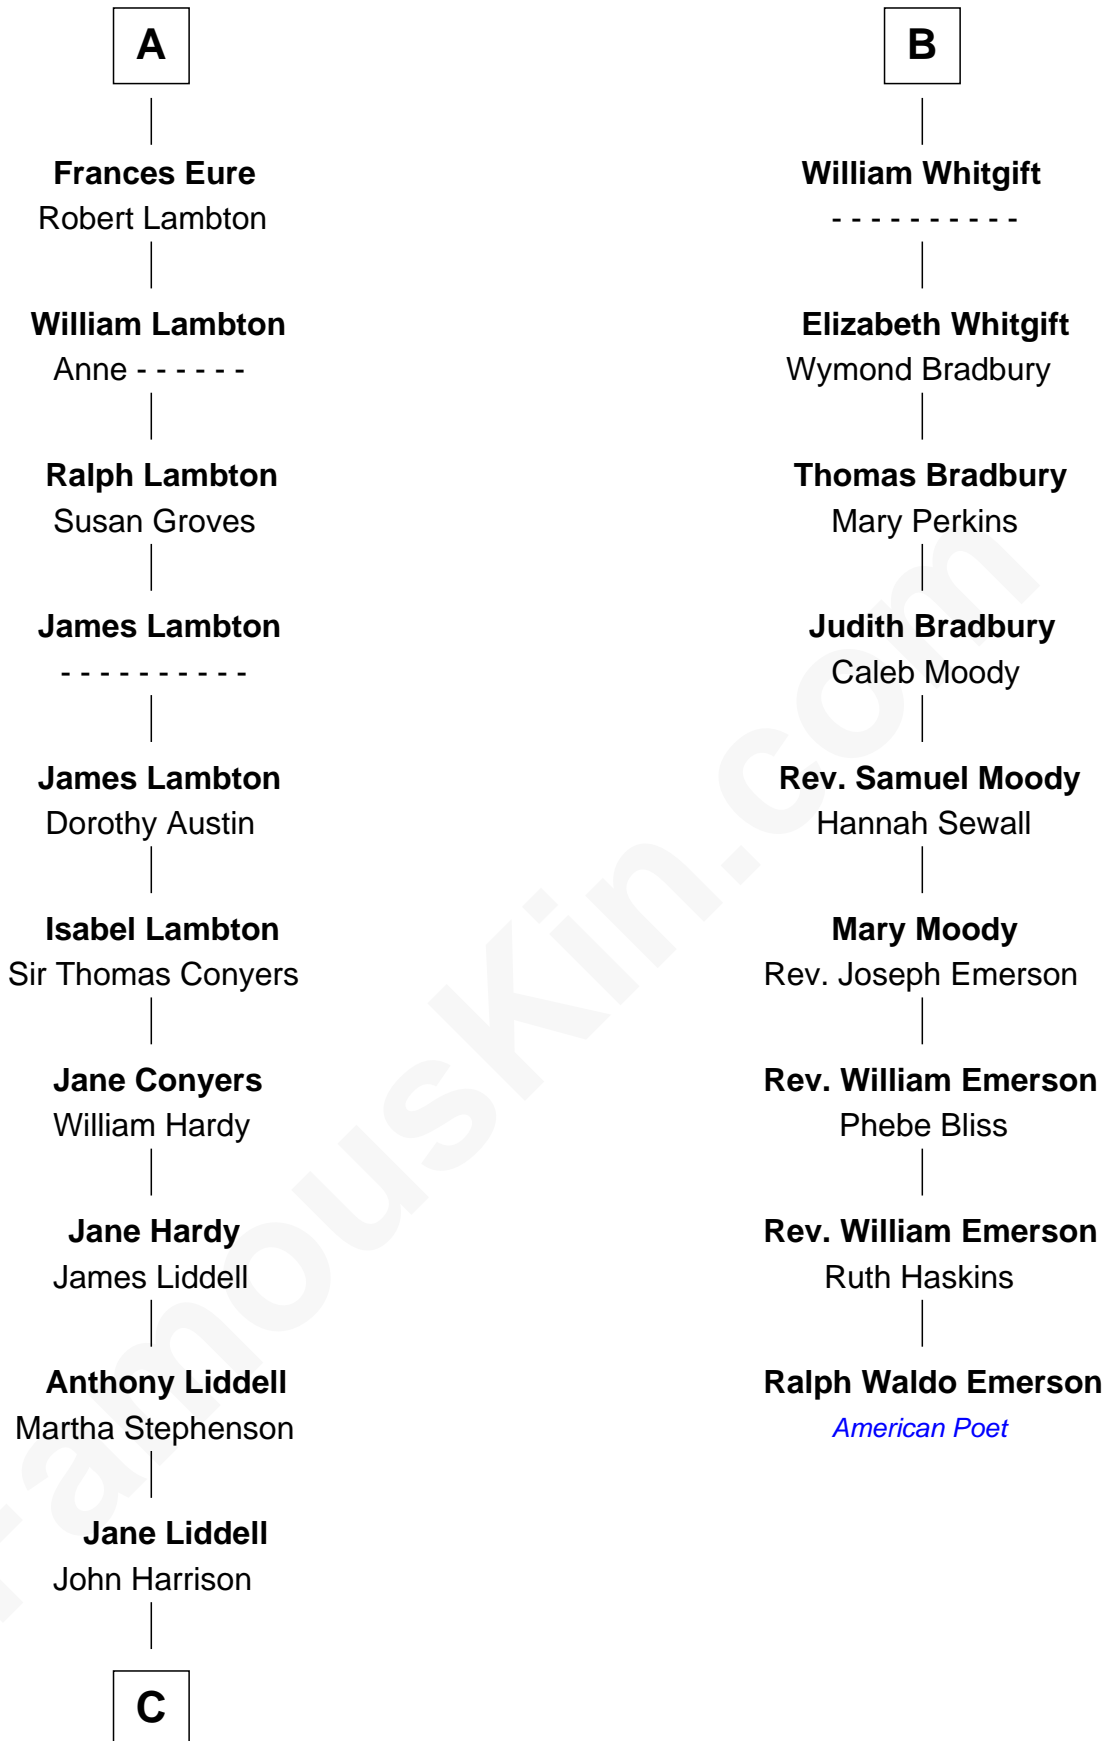

**FamousKin.com**  
**Relationship Chart of**  
**Catherine Middleton**  
*Princess of Wales*

15th cousin 6 times removed of  
**Ralph Waldo Emerson**  
*American Poet*

**C**

John Harrison

Jane Hill

Thomas Harrison

Elizabeth Mary Temple

Dorothy Harrison

Ronald John James Goldsmith

Carole Elizabeth Goldsmith

Michael Francis Middleton

Catherine Middleton

*Princess of Wales*