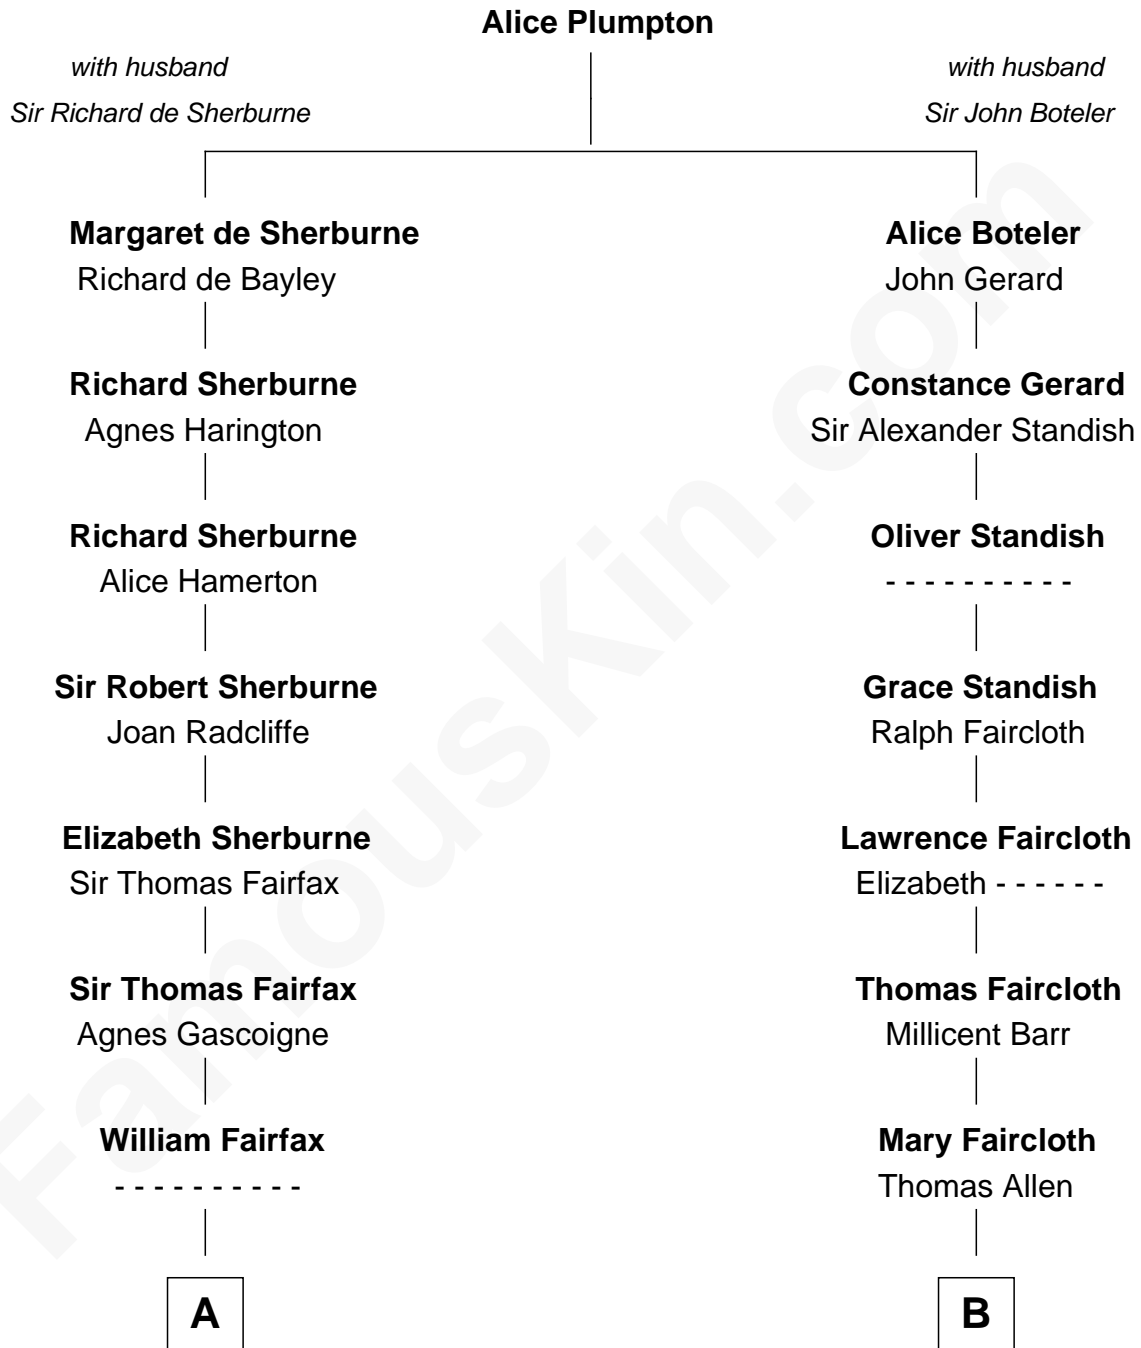

FamousKin.com
Relationship Chart of
Catherine Middleton
Princess of Wales

14th cousin 6 times removed of
Ralph Waldo Emerson
American Poet

C

—
Olive Christina Lupton

Richard Noel Middleton

—
Peter Francis Middleton

Valerie Glassborow

—
Michael Francis Middleton

Carole Elizabeth Goldsmith

—
Catherine Middleton

Princess of Wales

FamousKin.com