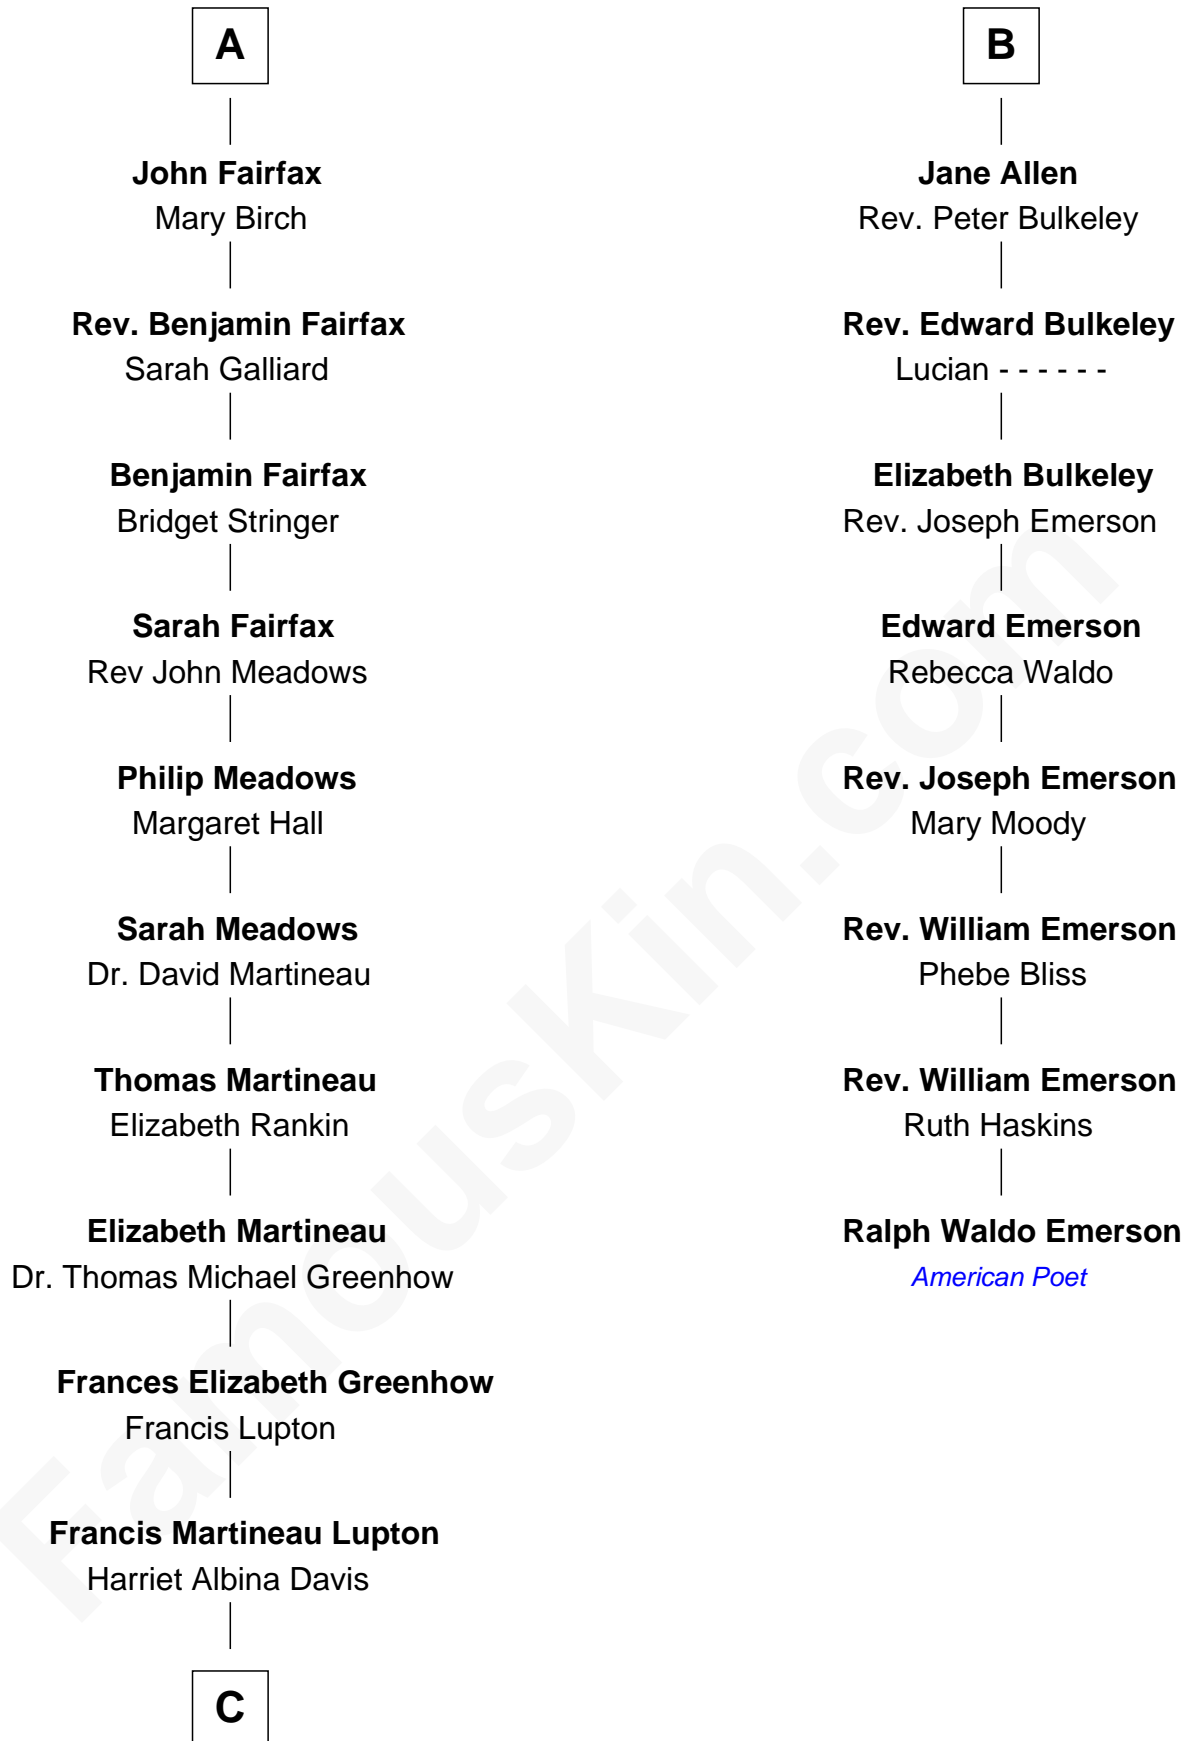

FamousKin.com
Relationship Chart of
Catherine Middleton
Princess of Wales

14th cousin 6 times removed of
Ralph Waldo Emerson
American Poet

C

—
Olive Christina Lupton

Richard Noel Middleton

—
Peter Francis Middleton

Valerie Glassborow

—
Michael Francis Middleton

Carole Elizabeth Goldsmith

—
Catherine Middleton

Princess of Wales

FamousKin.com