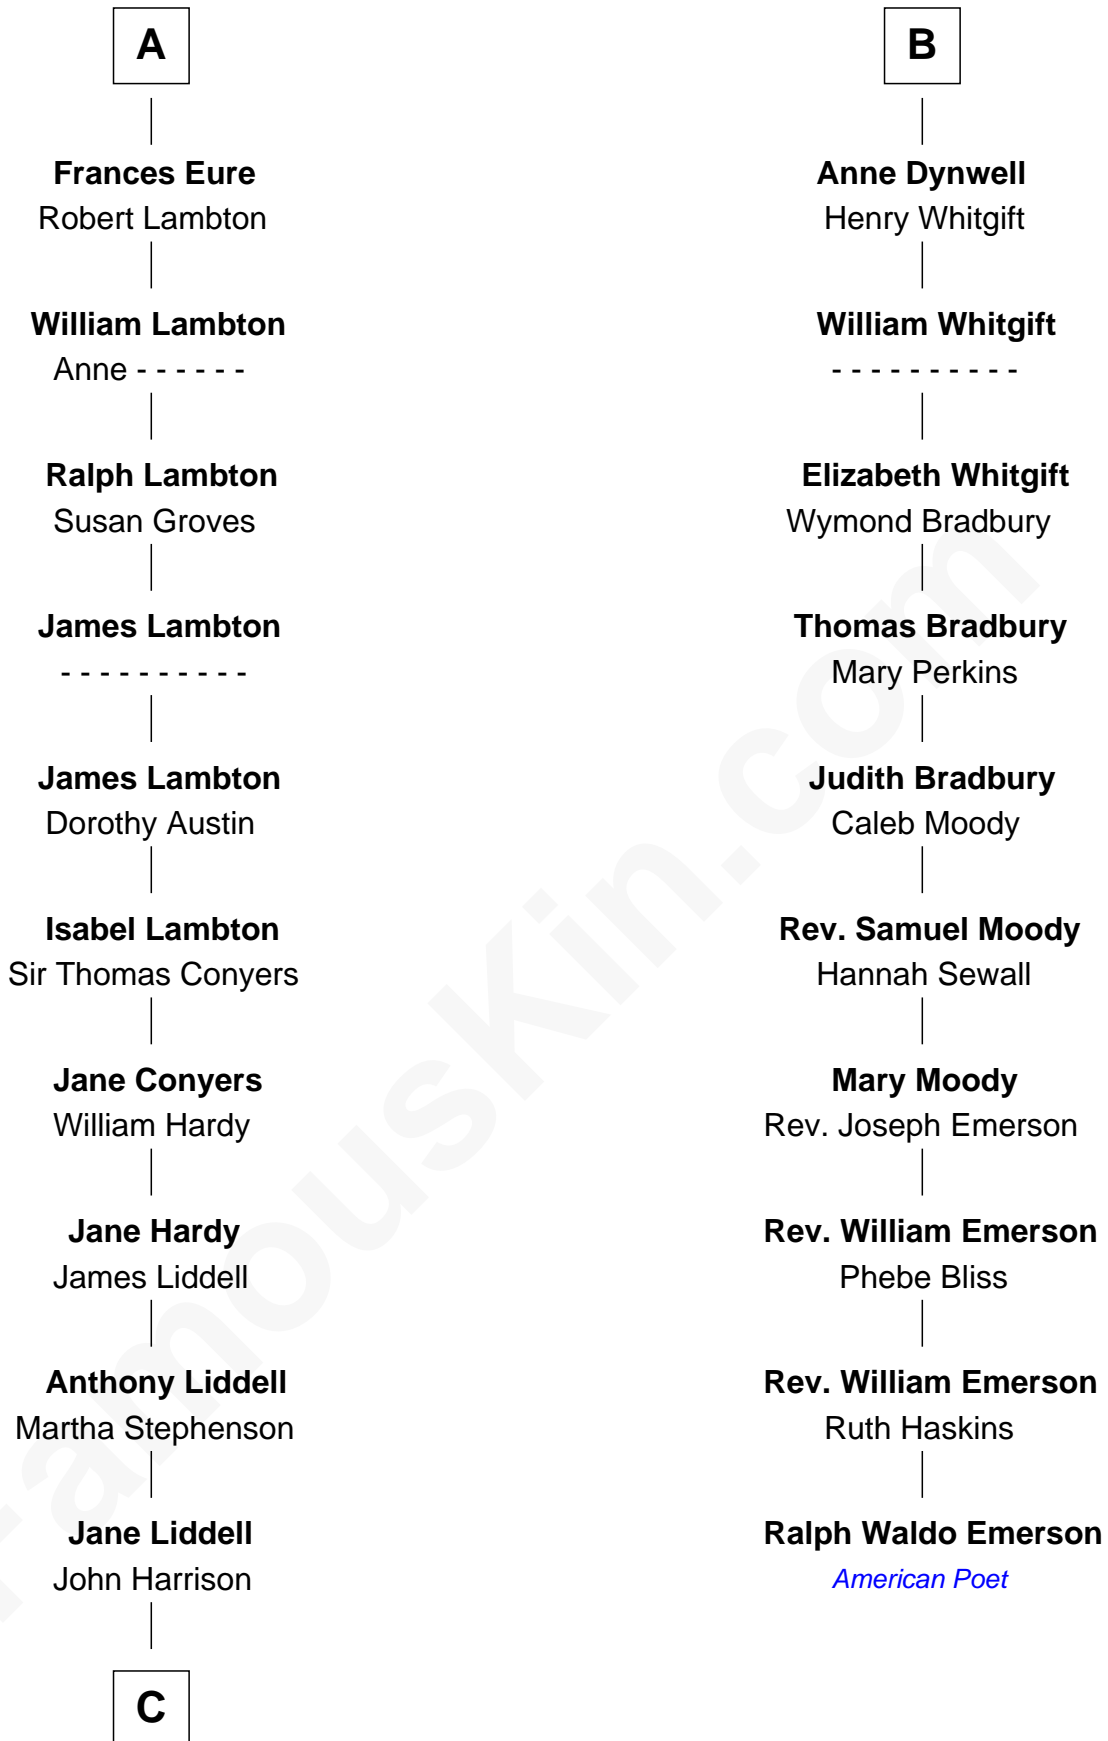

FamousKin.com
Relationship Chart of
Catherine Middleton
Princess of Wales

16th cousin 5 times removed of
Ralph Waldo Emerson
American Poet

C

John Harrison

Jane Hill

Thomas Harrison

Elizabeth Mary Temple

Dorothy Harrison

Ronald John James Goldsmith

Carole Elizabeth Goldsmith

Michael Francis Middleton

Catherine Middleton

Princess of Wales