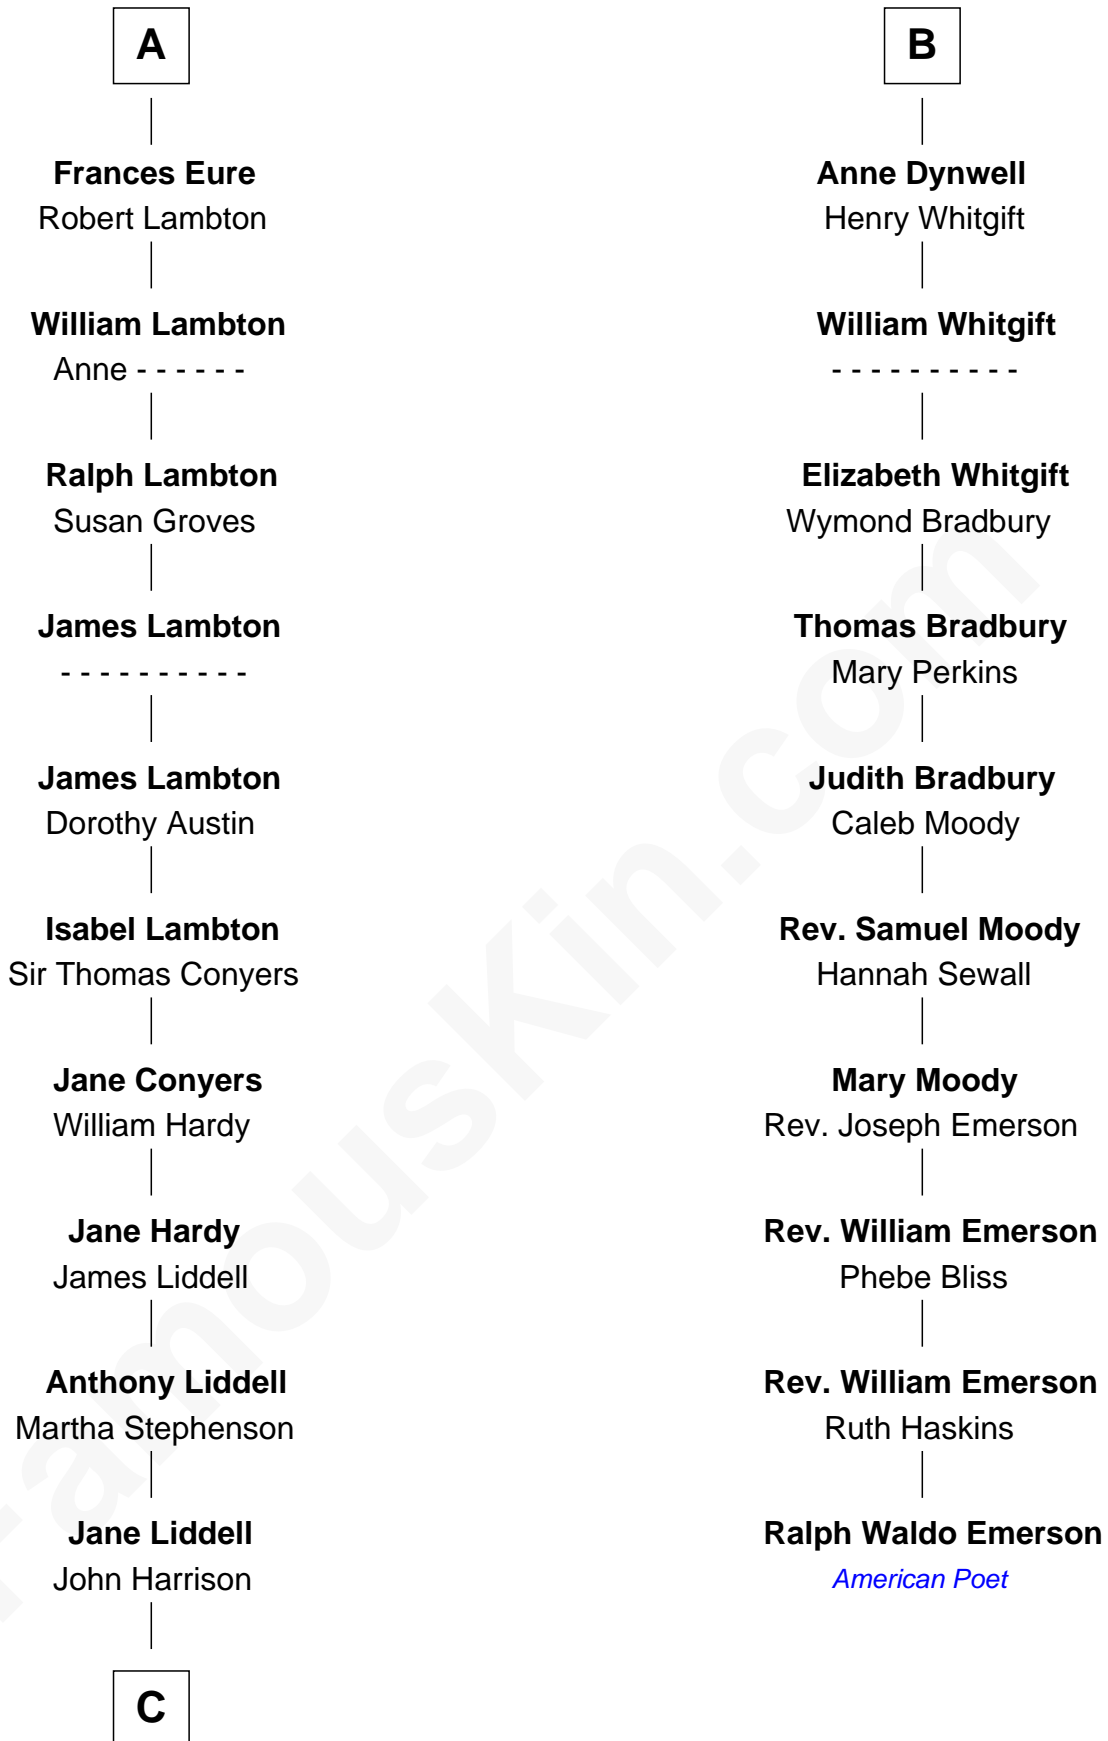

FamousKin.com
Relationship Chart of
Catherine Middleton
Princess of Wales

16th cousin 5 times removed of
Ralph Waldo Emerson
American Poet

Sir Henry FitzHugh

C

—
John Harrison

Jane Hill

—
Thomas Harrison

Elizabeth Mary Temple

—
Dorothy Harrison

Ronald John James Goldsmith

—
Carole Elizabeth Goldsmith

Michael Francis Middleton

—
Catherine Middleton

Princess of Wales