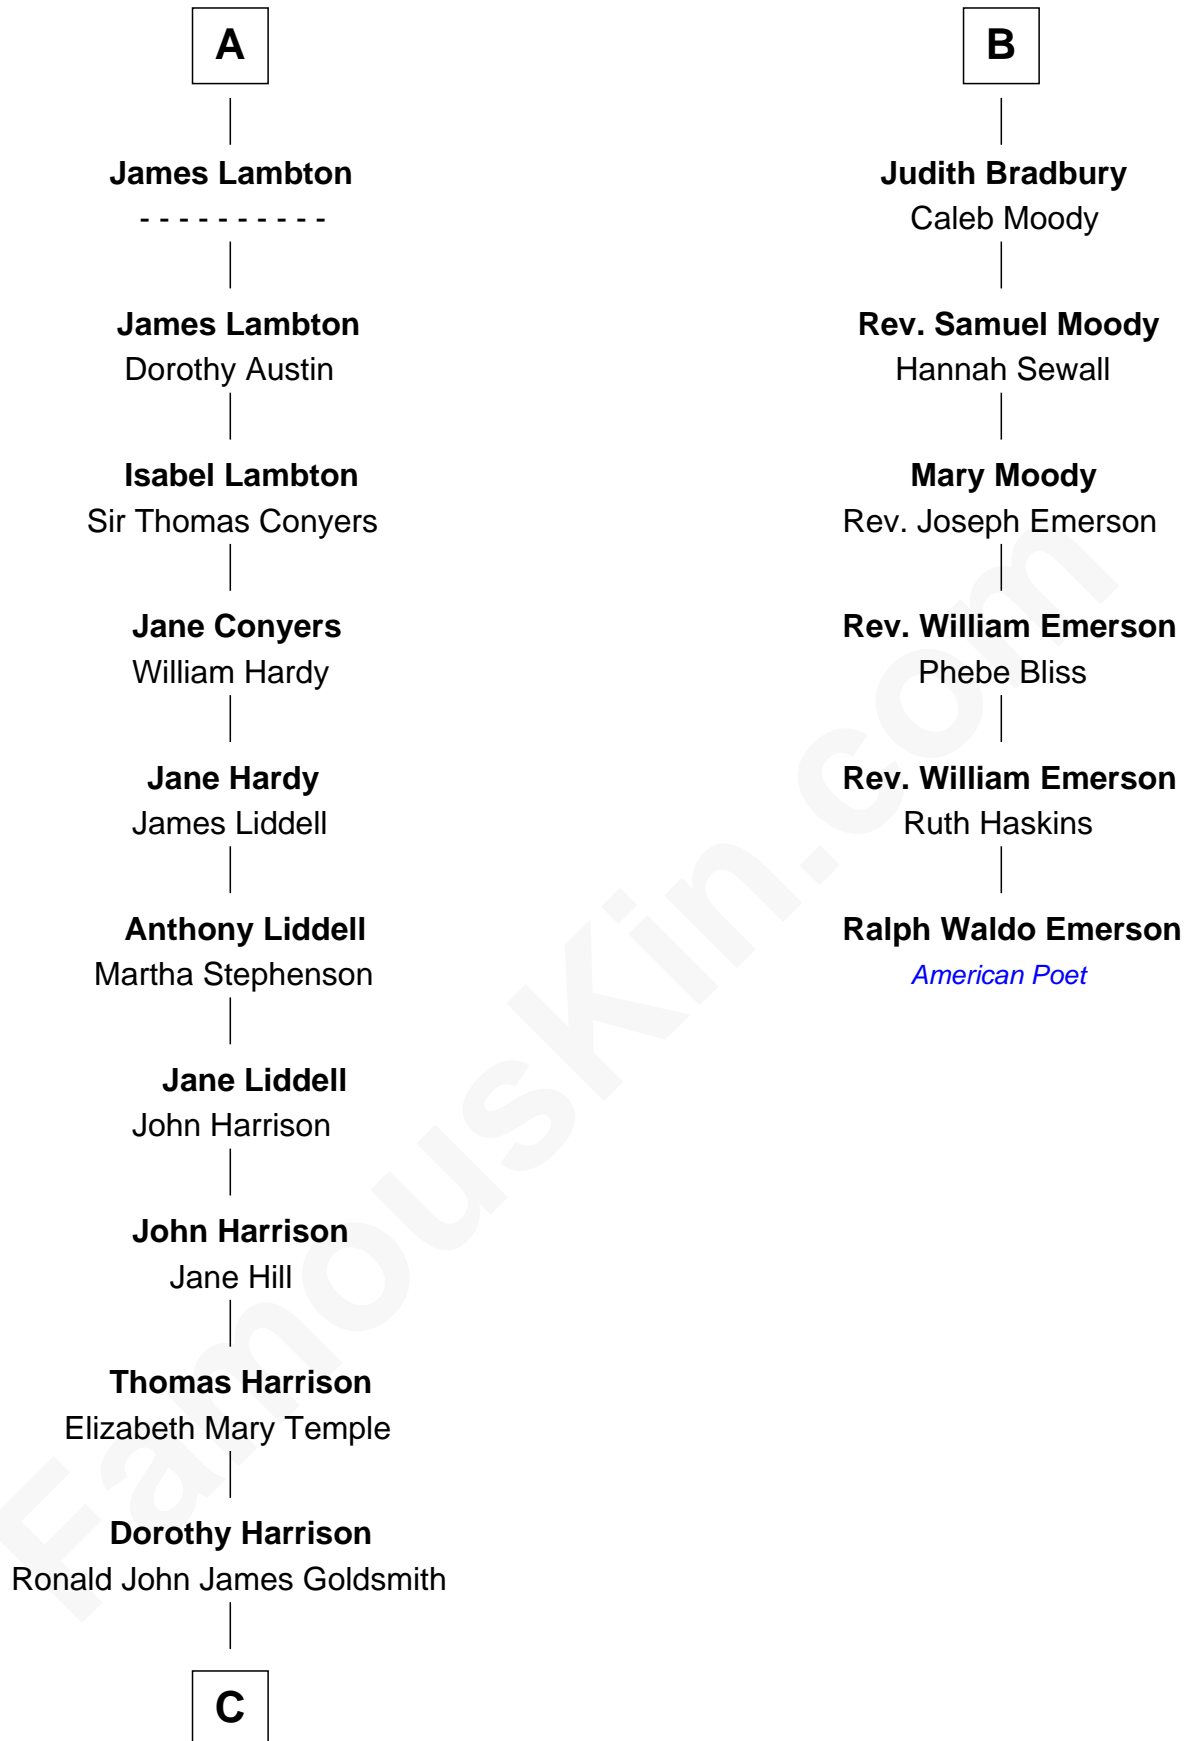

**FamousKin.com**  
**Relationship Chart of**  
**Catherine Middleton**  
*Princess of Wales*

12th cousin 6 times removed of  
**Ralph Waldo Emerson**  
*American Poet*

C

Carole Elizabeth Goldsmith

Michael Francis Middleton

Catherine Middleton

*Princess of Wales*

FamousKin.com