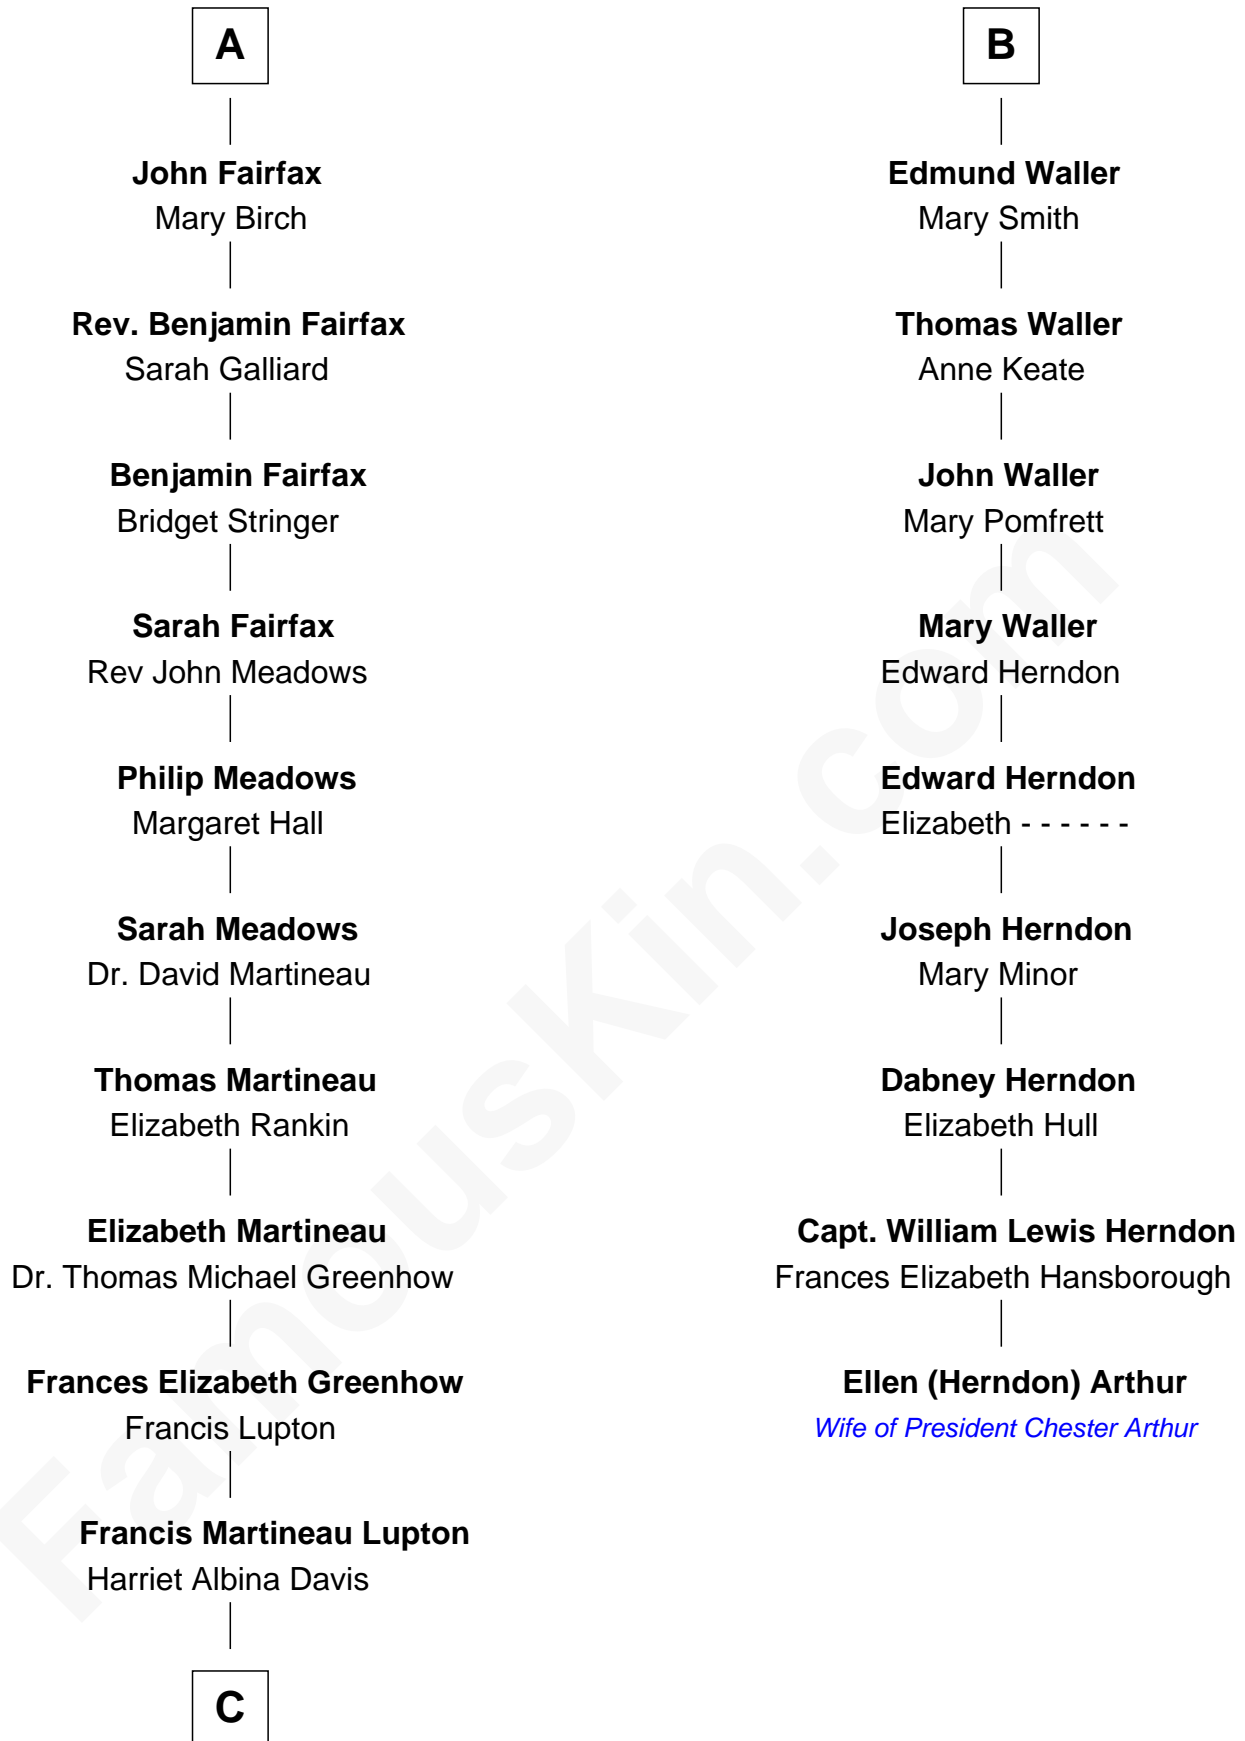

FamousKin.com
Relationship Chart of
Catherine Middleton
Princess of Wales

15th cousin 5 times removed of
Ellen (Herndon) Arthur
Wife of President Chester A. Arthur

C

—
Olive Christina Lupton

Richard Noel Middleton

—
Peter Francis Middleton

Valerie Glassborow

—
Michael Francis Middleton

Carole Elizabeth Goldsmith

—
Catherine Middleton

Princess of Wales

FamousKin.com