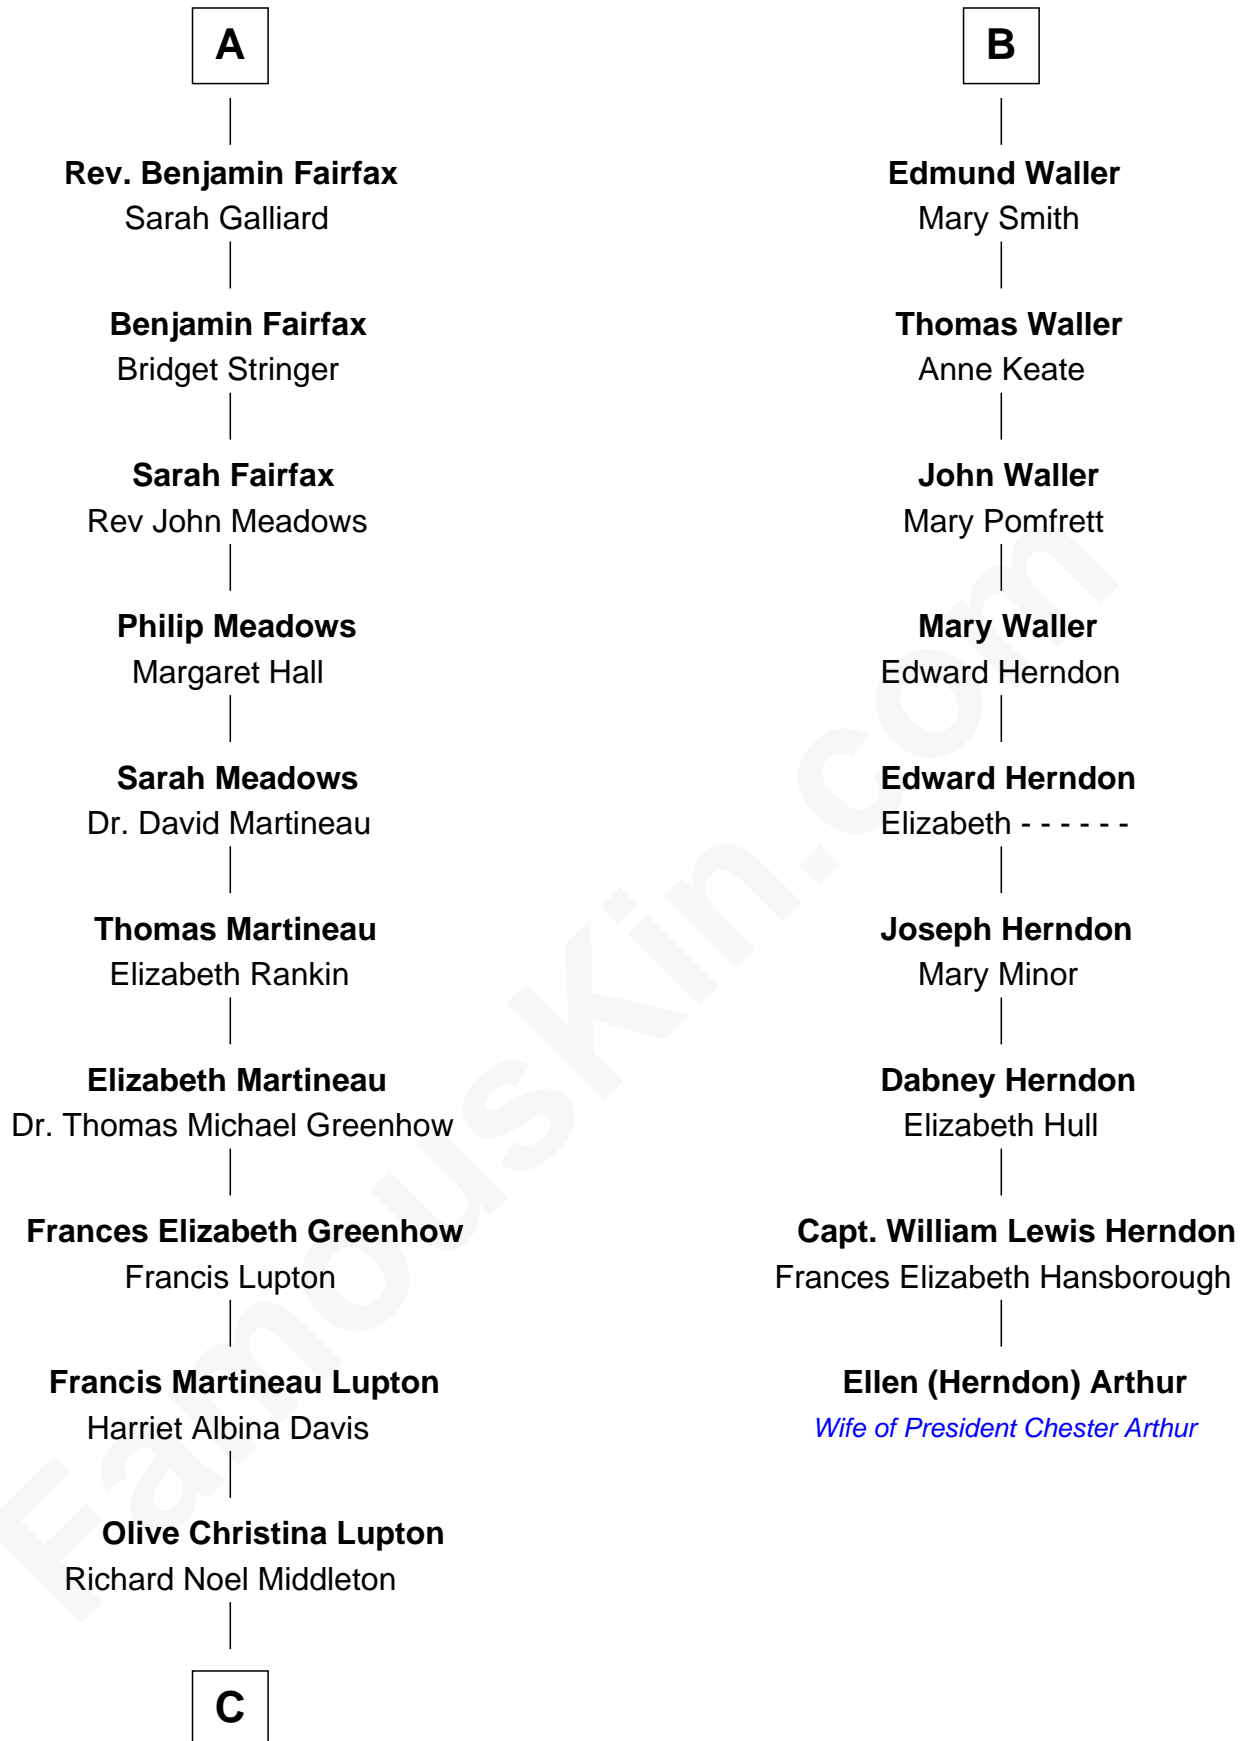

FamousKin.com
Relationship Chart of
Catherine Middleton
Princess of Wales

15th cousin 4 times removed of
Ellen (Herndon) Arthur
Wife of President Chester A. Arthur

C

Peter Francis Middleton

Valerie Glassborow

Michael Francis Middleton

Carole Elizabeth Goldsmith

Catherine Middleton

Princess of Wales

FamousKin.com