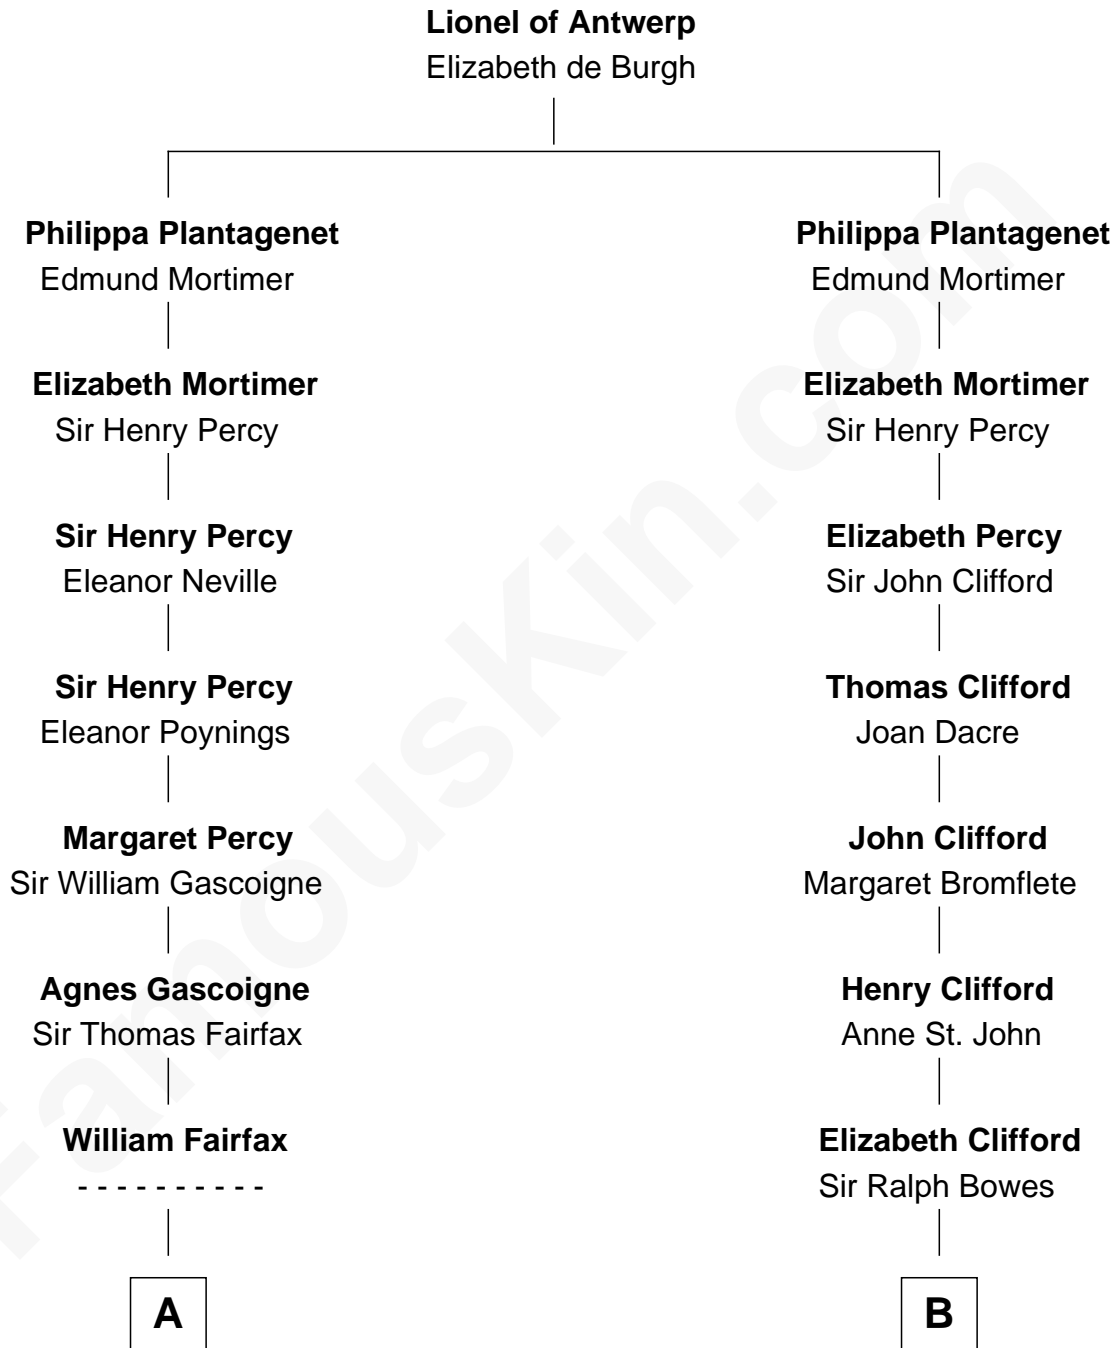

FamousKin.com Relationship Chart of

Catherine Middleton

Princess of Wales

20th cousin of

Sandra Day O'Connor

First Female U.S. Supreme Court Justice

C

Olive Christina Lupton
Richard Noel Middleton

Peter Francis Middleton
Valerie Glassborow

Michael Francis Middleton
Carole Elizabeth Goldsmith

Catherine Middleton
Princess of Wales

D

Hollis Day
Eliza L. Flanders

Henry Clay Day
Alice Edith Hilton

Henry R. Day
Ada Mae Wilkey