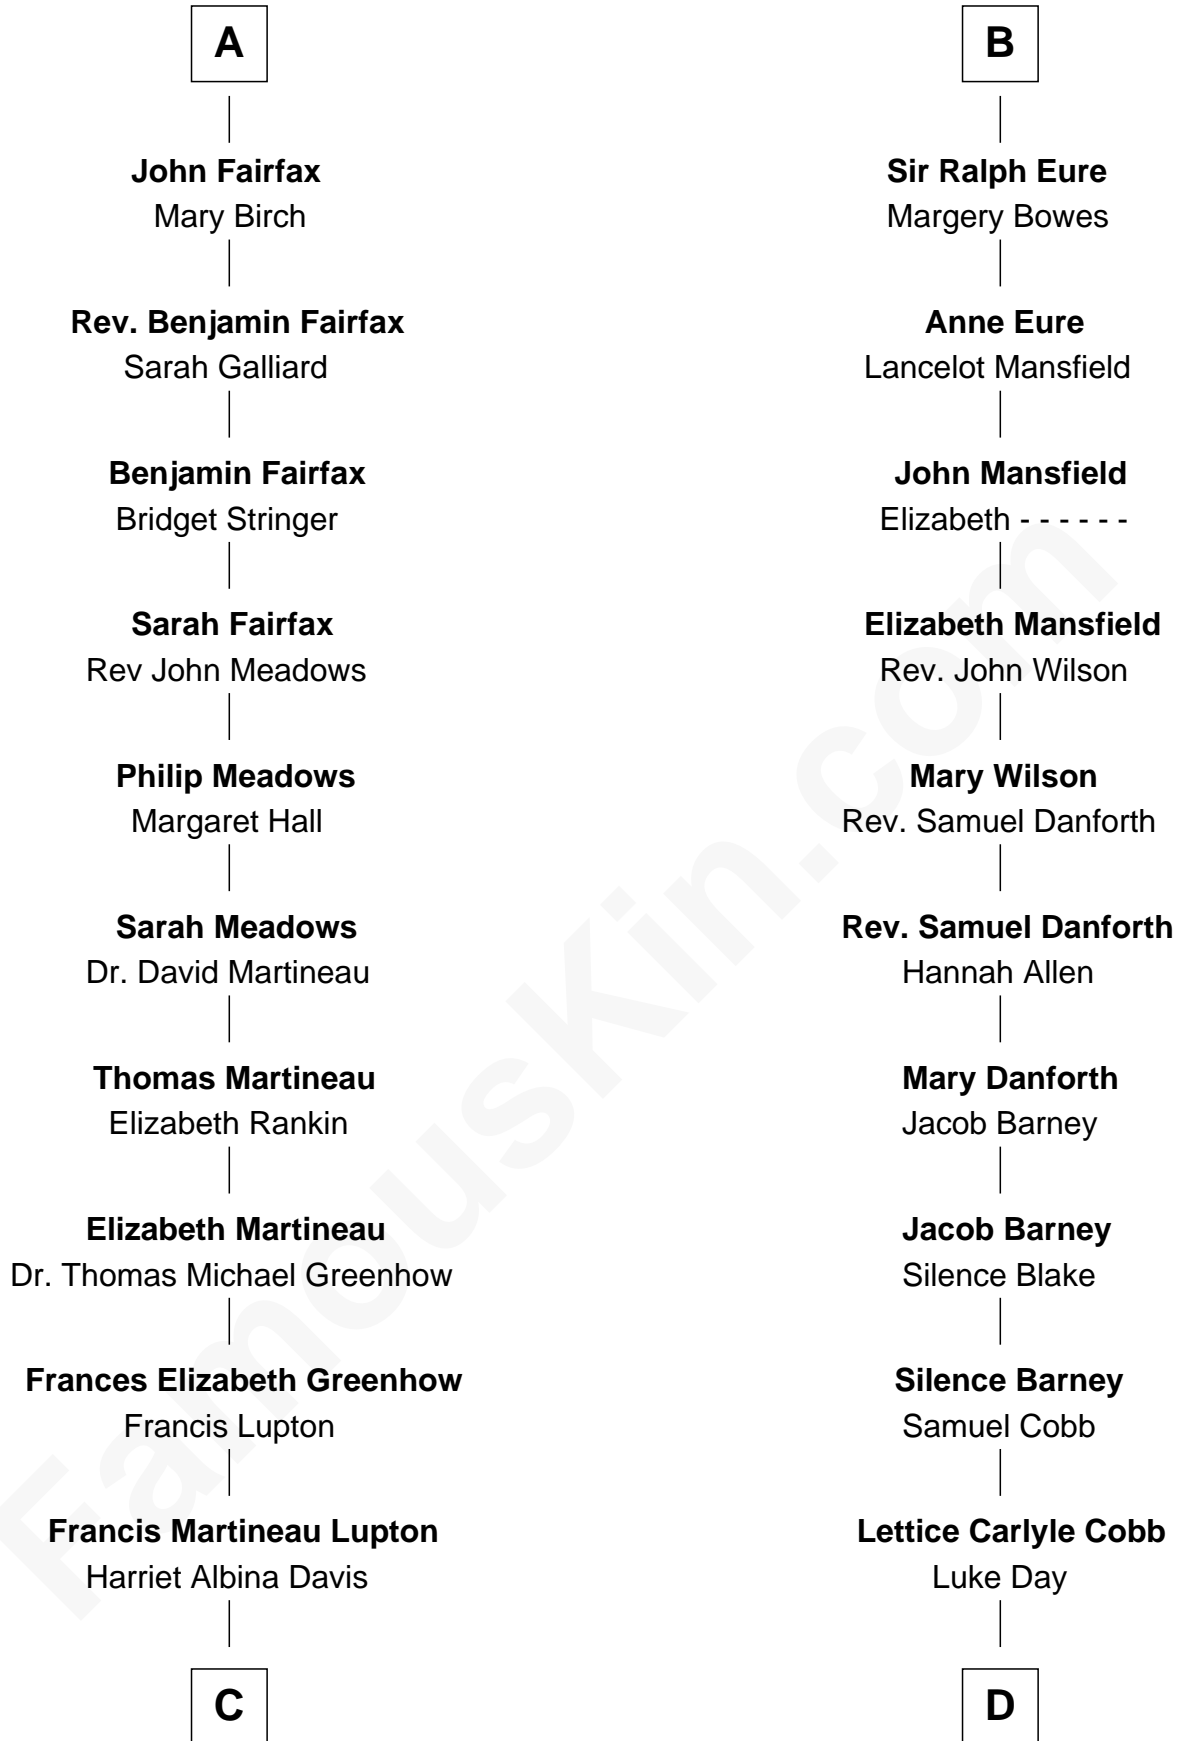

FamousKin.com Relationship Chart of

Catherine Middleton

Princess of Wales

20th cousin of

Sandra Day O'Connor

First Female U.S. Supreme Court Justice

Sir Paon de Roet

C

Olive Christina Lupton

Richard Noel Middleton

Peter Francis Middleton

Valerie Glassborow

Michael Francis Middleton

Carole Elizabeth Goldsmith

Catherine Middleton

Princess of Wales