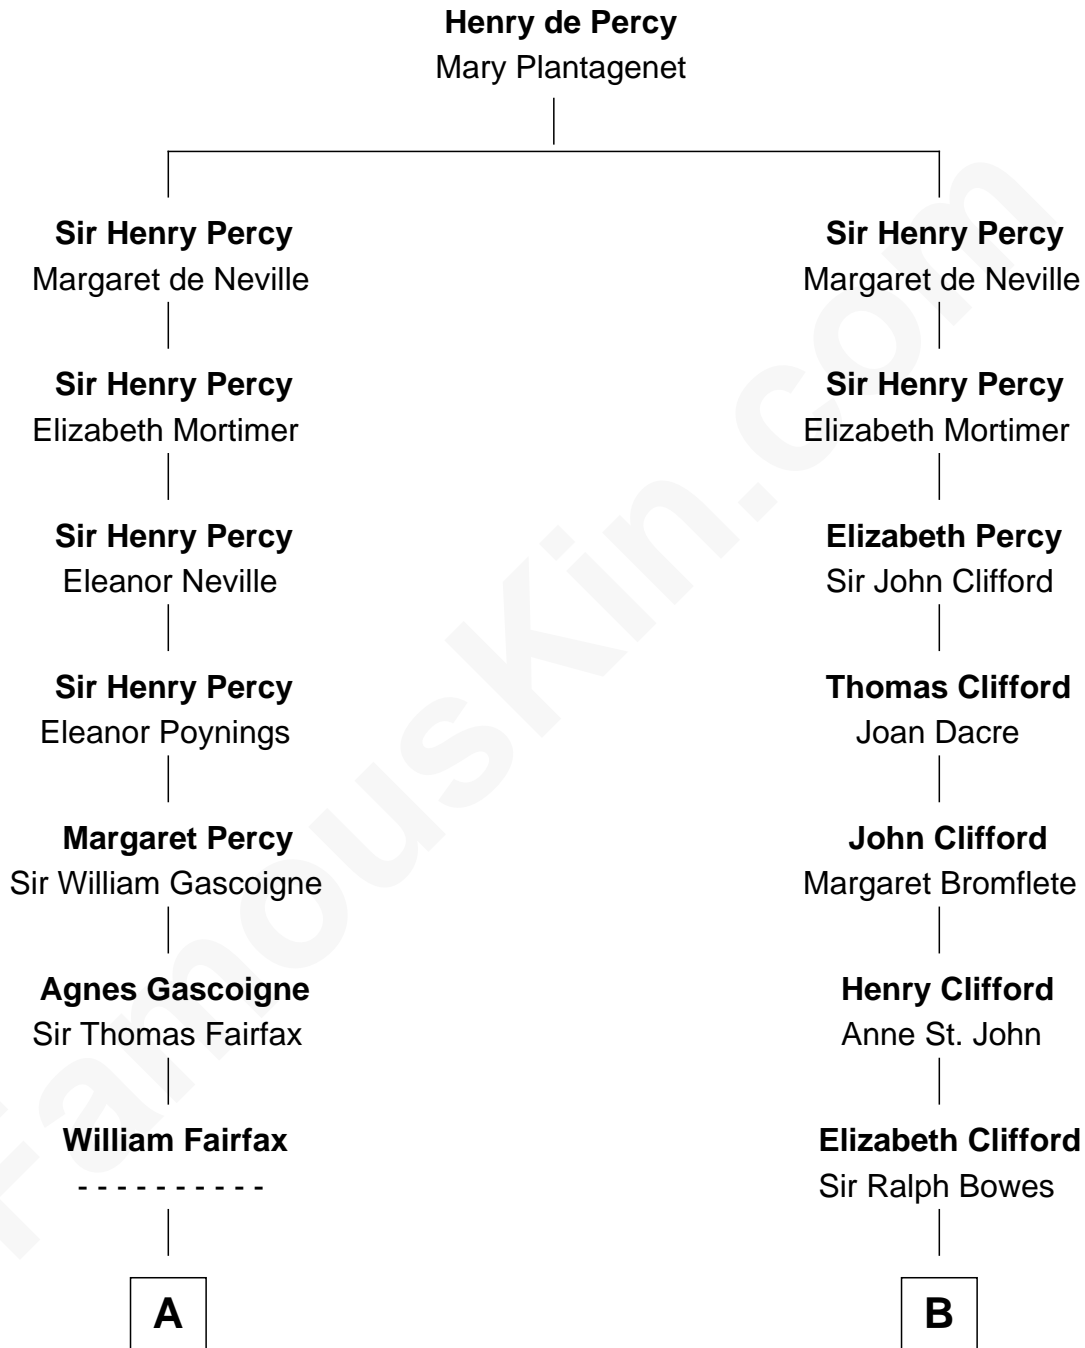

# FamousKin.com Relationship Chart of

**Catherine Middleton**

*Princess of Wales*

20th cousin of

**Sandra Day O'Connor**

*First Female U.S. Supreme Court Justice*

**C**

**Olive Christina Lupton**

Richard Noel Middleton

**Peter Francis Middleton**

Valerie Glassborow

**Michael Francis Middleton**

Carole Elizabeth Goldsmith

**Catherine Middleton**

*Princess of Wales*

**D**

**Hollis Day**

Eliza L. Flanders

**Henry Clay Day**

Alice Edith Hilton

**Henry R. Day**

Ada Mae Wilkey

**Sandra Day O'Connor**

*U.S. Supreme Court Justice*