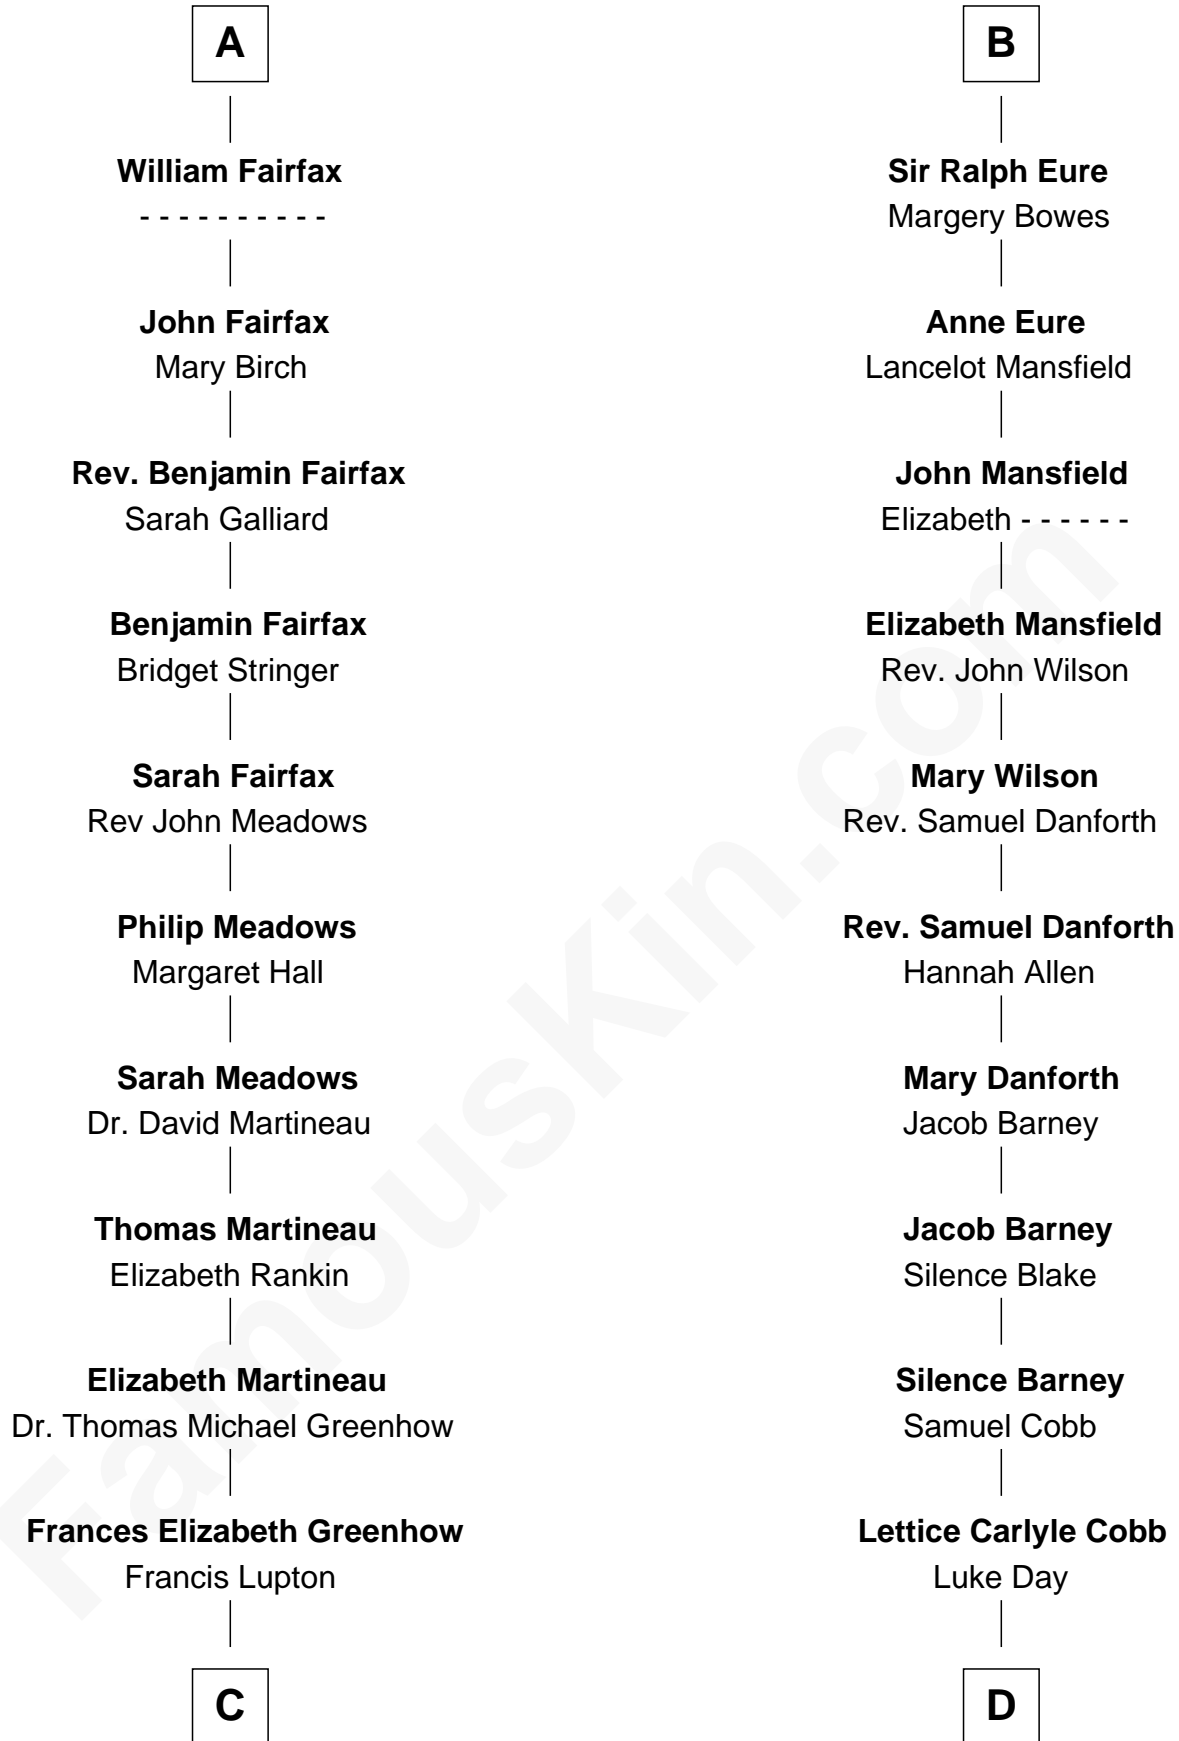

FamousKin.com
Relationship Chart of
Catherine Middleton
Princess of Wales

20th cousin 1 time removed of
Sandra Day O'Connor
First Female U.S. Supreme Court Justice

C

Francis Martineau Lupton

Harriet Albina Davis

Olive Christina Lupton

Richard Noel Middleton

Peter Francis Middleton

Valerie Glassborow

Michael Francis Middleton

Carole Elizabeth Goldsmith

Catherine Middleton

Princess of Wales