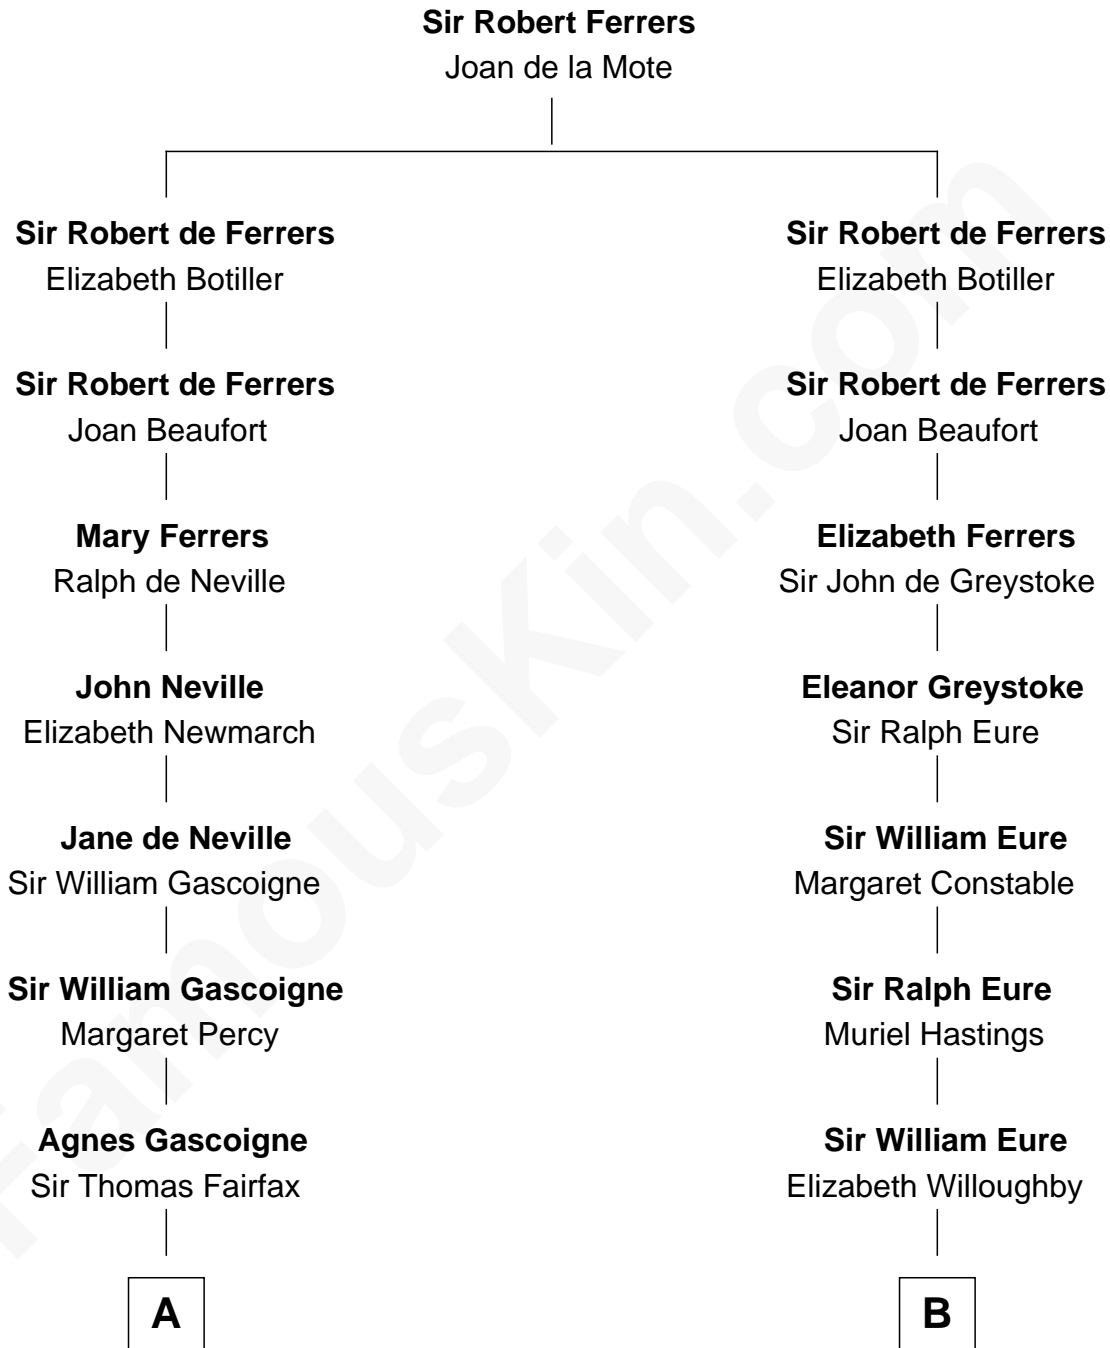

**FamousKin.com**  
**Relationship Chart of**  
**Catherine Middleton**  
*Princess of Wales*

20th cousin 1 time removed of  
**Sandra Day O'Connor**  
*First Female U.S. Supreme Court Justice*

**C**

**Francis Martineau Lupton**

Harriet Albina Davis

**Olive Christina Lupton**

Richard Noel Middleton

**Peter Francis Middleton**

Valerie Glassborow

**Michael Francis Middleton**

Carole Elizabeth Goldsmith

**Catherine Middleton**

*Princess of Wales*

**D**

**Hollis Day**

Eliza L. Flanders

**Henry Clay Day**

Alice Edith Hilton

**Henry R. Day**

Ada Mae Wilkey