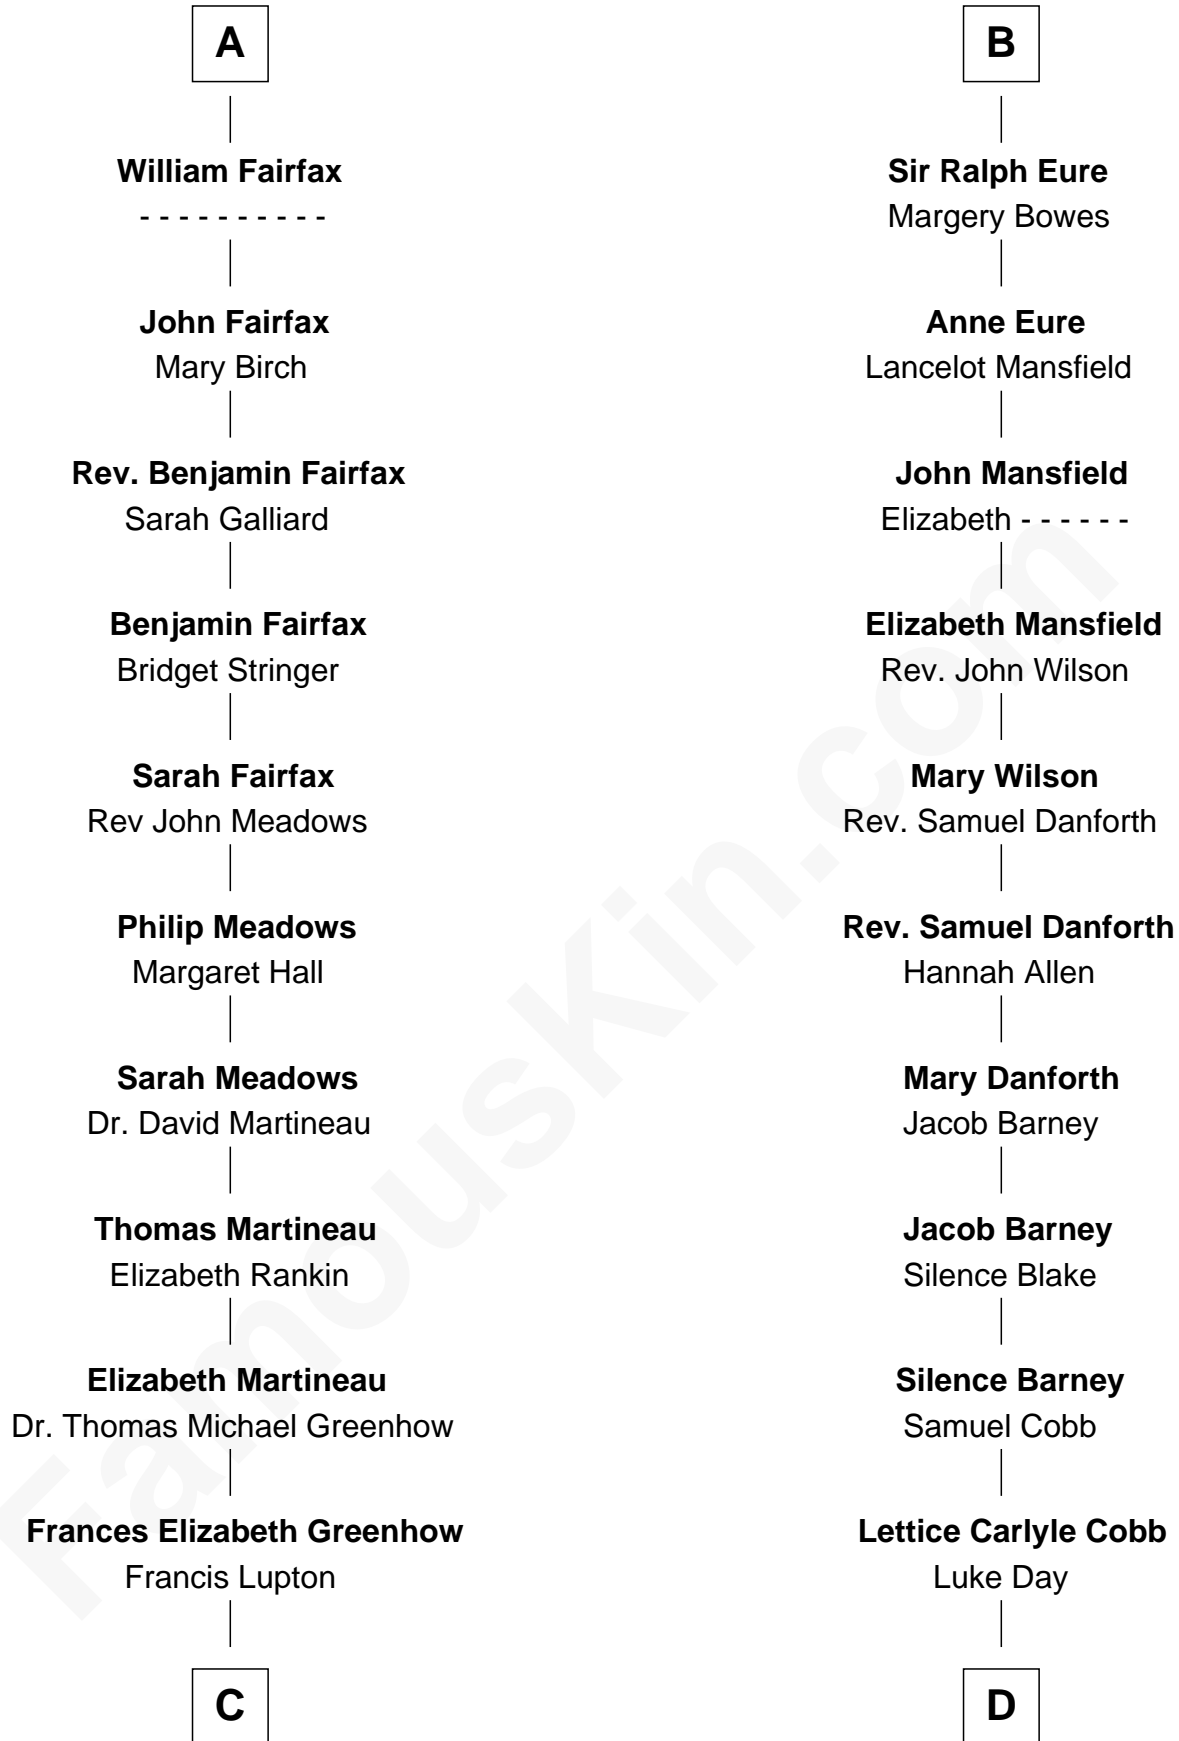

**FamousKin.com**  
**Relationship Chart of**  
**Catherine Middleton**  
*Princess of Wales*

20th cousin 1 time removed of  
**Sandra Day O'Connor**  
*First Female U.S. Supreme Court Justice*

**C**

**Francis Martineau Lupton**

Harriet Albina Davis

**Olive Christina Lupton**

Richard Noel Middleton

**Peter Francis Middleton**

Valerie Glassborow

**Michael Francis Middleton**

Carole Elizabeth Goldsmith

**Catherine Middleton**

*Princess of Wales*

**D**

**Hollis Day**

Eliza L. Flanders

**Henry Clay Day**

Alice Edith Hilton

**Henry R. Day**

Ada Mae Wilkey