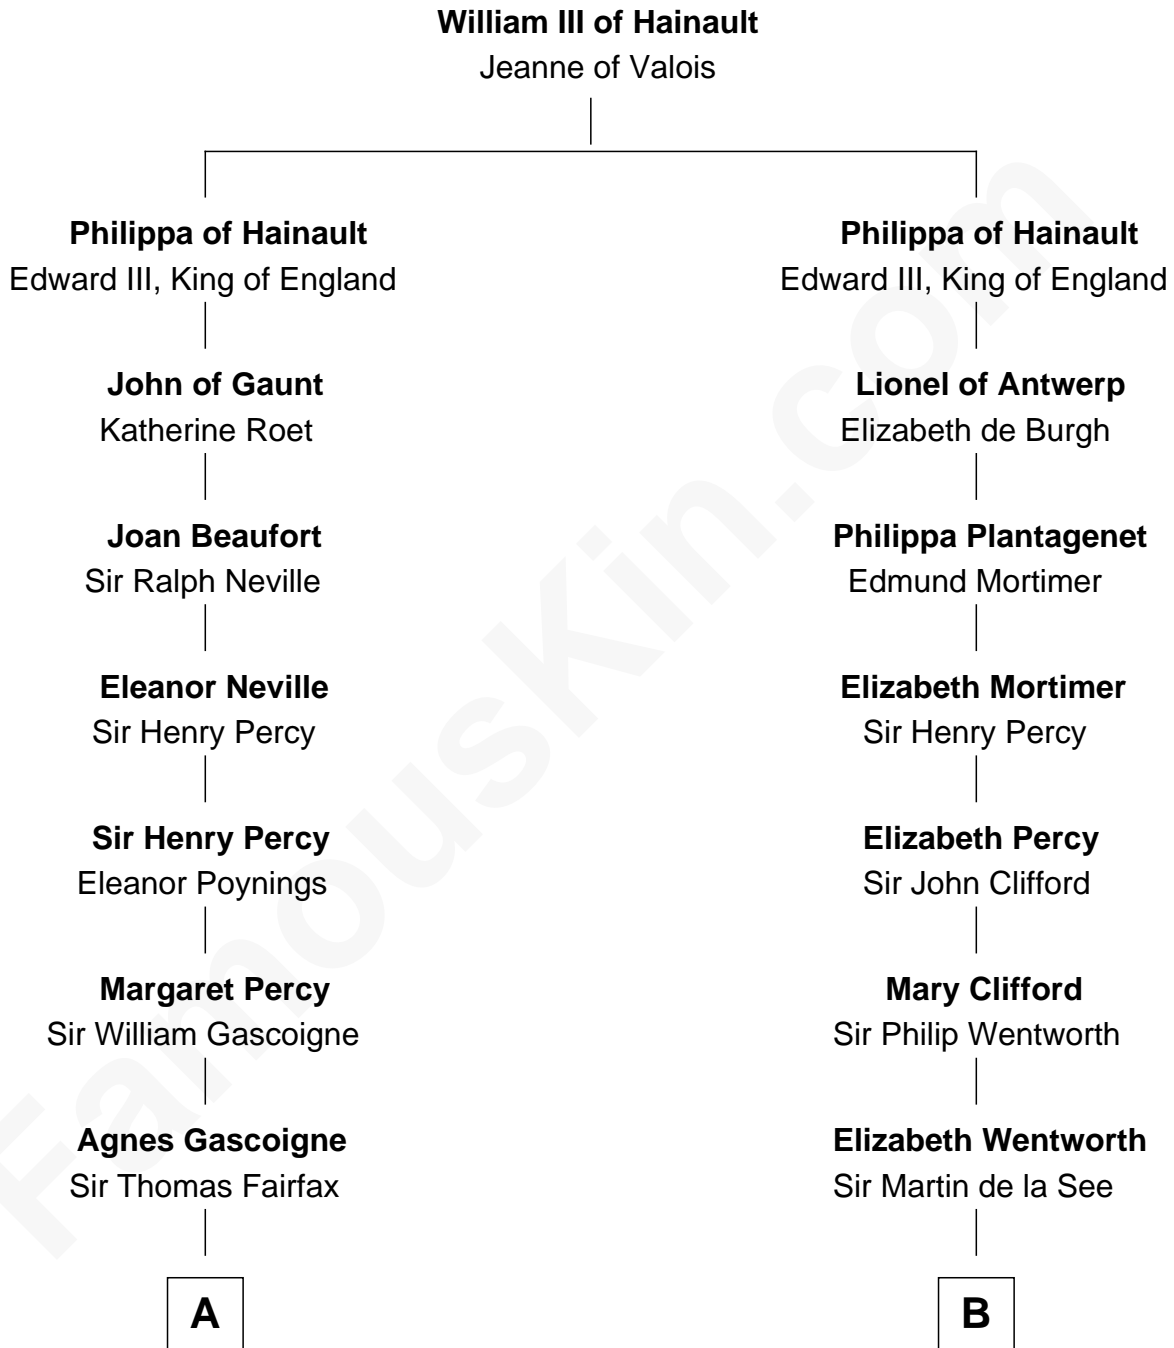

**FamousKin.com**  
**Relationship Chart of**  
**Catherine Middleton**  
*Princess of Wales*

11th cousin 10 times removed of

**Rev. William Skepper**  
*(c1597 - c1650) Great Migration Immigrant 1639*

**C**

Francis Martineau Lupton

Harriet Albina Davis

Olive Christina Lupton

Richard Noel Middleton

Peter Francis Middleton

Valerie Glassborow

Michael Francis Middleton

Carole Elizabeth Goldsmith

Catherine Middleton

*Princess of Wales*