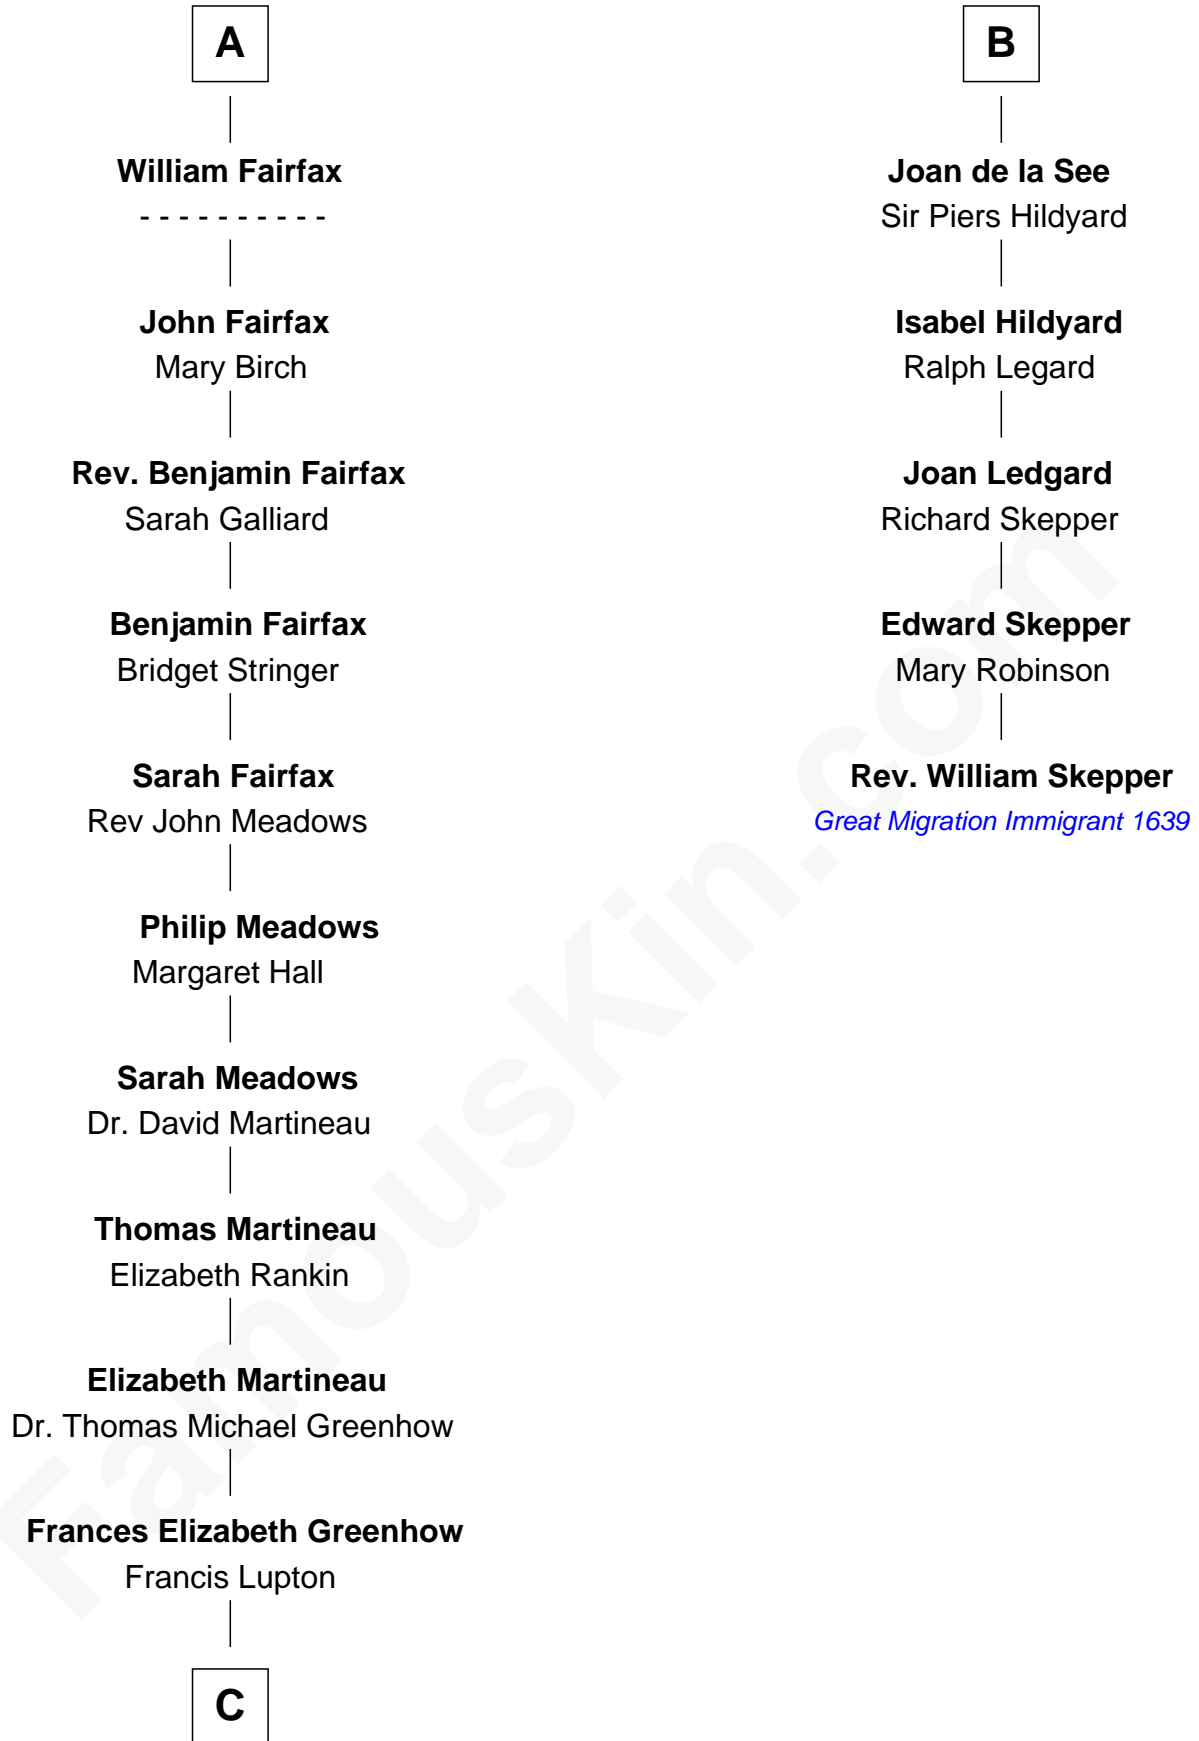

**FamousKin.com**  
**Relationship Chart of**  
**Catherine Middleton**  
*Princess of Wales*

11th cousin 10 times removed of

**Rev. William Skepper**  
*(c1597 - c1650) Great Migration Immigrant 1639*

**C**

Francis Martineau Lupton

Harriet Albina Davis

Olive Christina Lupton

Richard Noel Middleton

Peter Francis Middleton

Valerie Glassborow

Michael Francis Middleton

Carole Elizabeth Goldsmith

Catherine Middleton

*Princess of Wales*