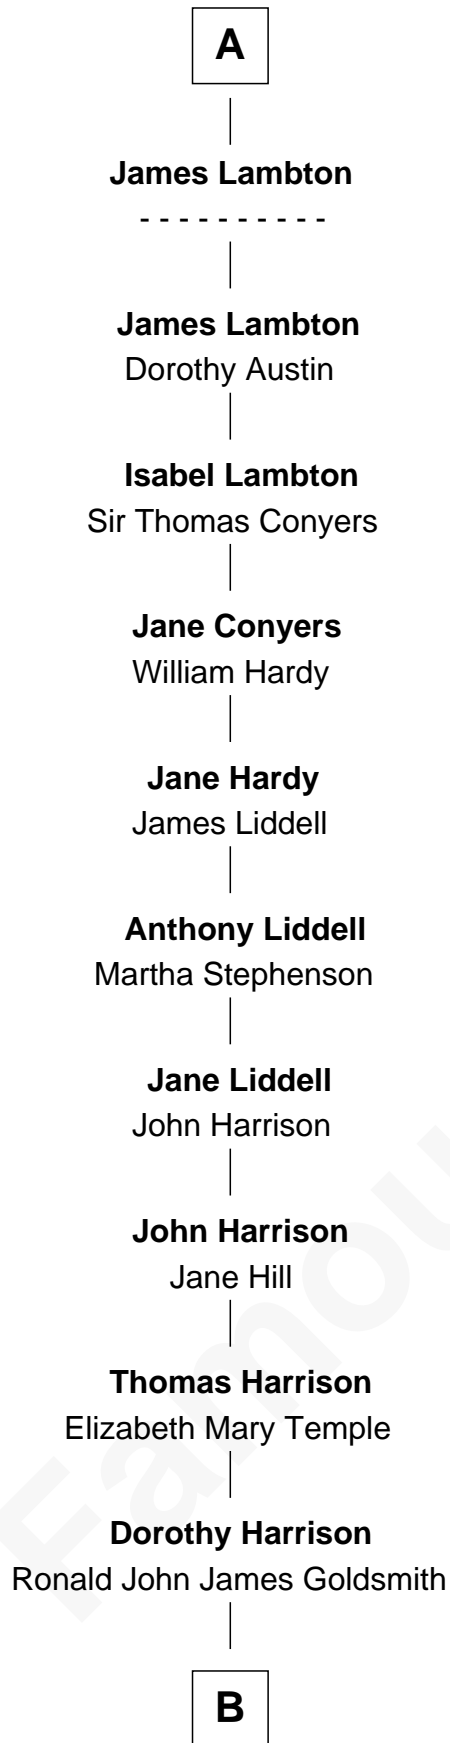

FamousKin.com
Relationship Chart of
Catherine Middleton
Princess of Wales

5th cousin 13 times removed of

Rev. William Skepper
(c1597 - c1650) Great Migration Immigrant 1639

B

Carole Elizabeth Goldsmith

Michael Francis Middleton

Catherine Middleton

Princess of Wales

FamousKin.com