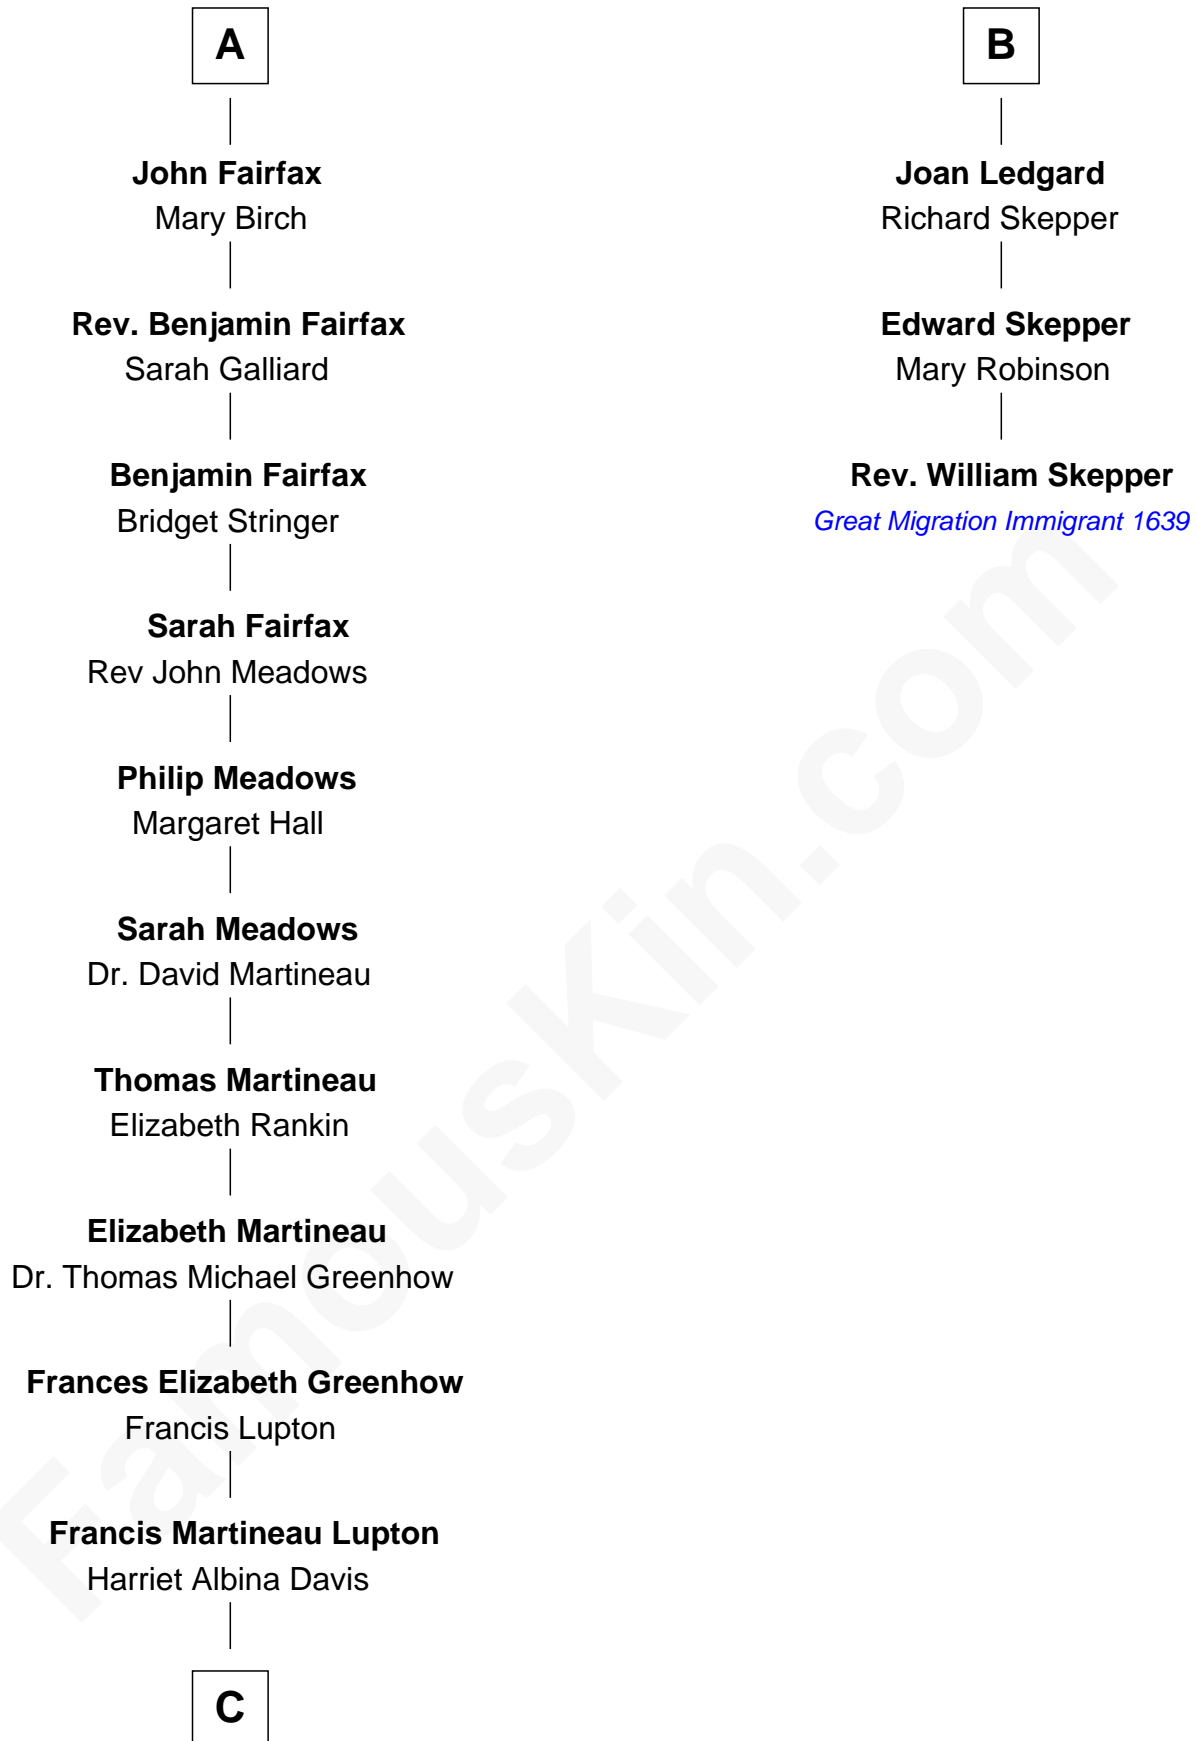

FamousKin.com

Relationship Chart of

Catherine Middleton

Princess of Wales

9th cousin 11 times removed of

Rev. William Skepper

(c1597 - c1650) Great Migration Immigrant 1639

C