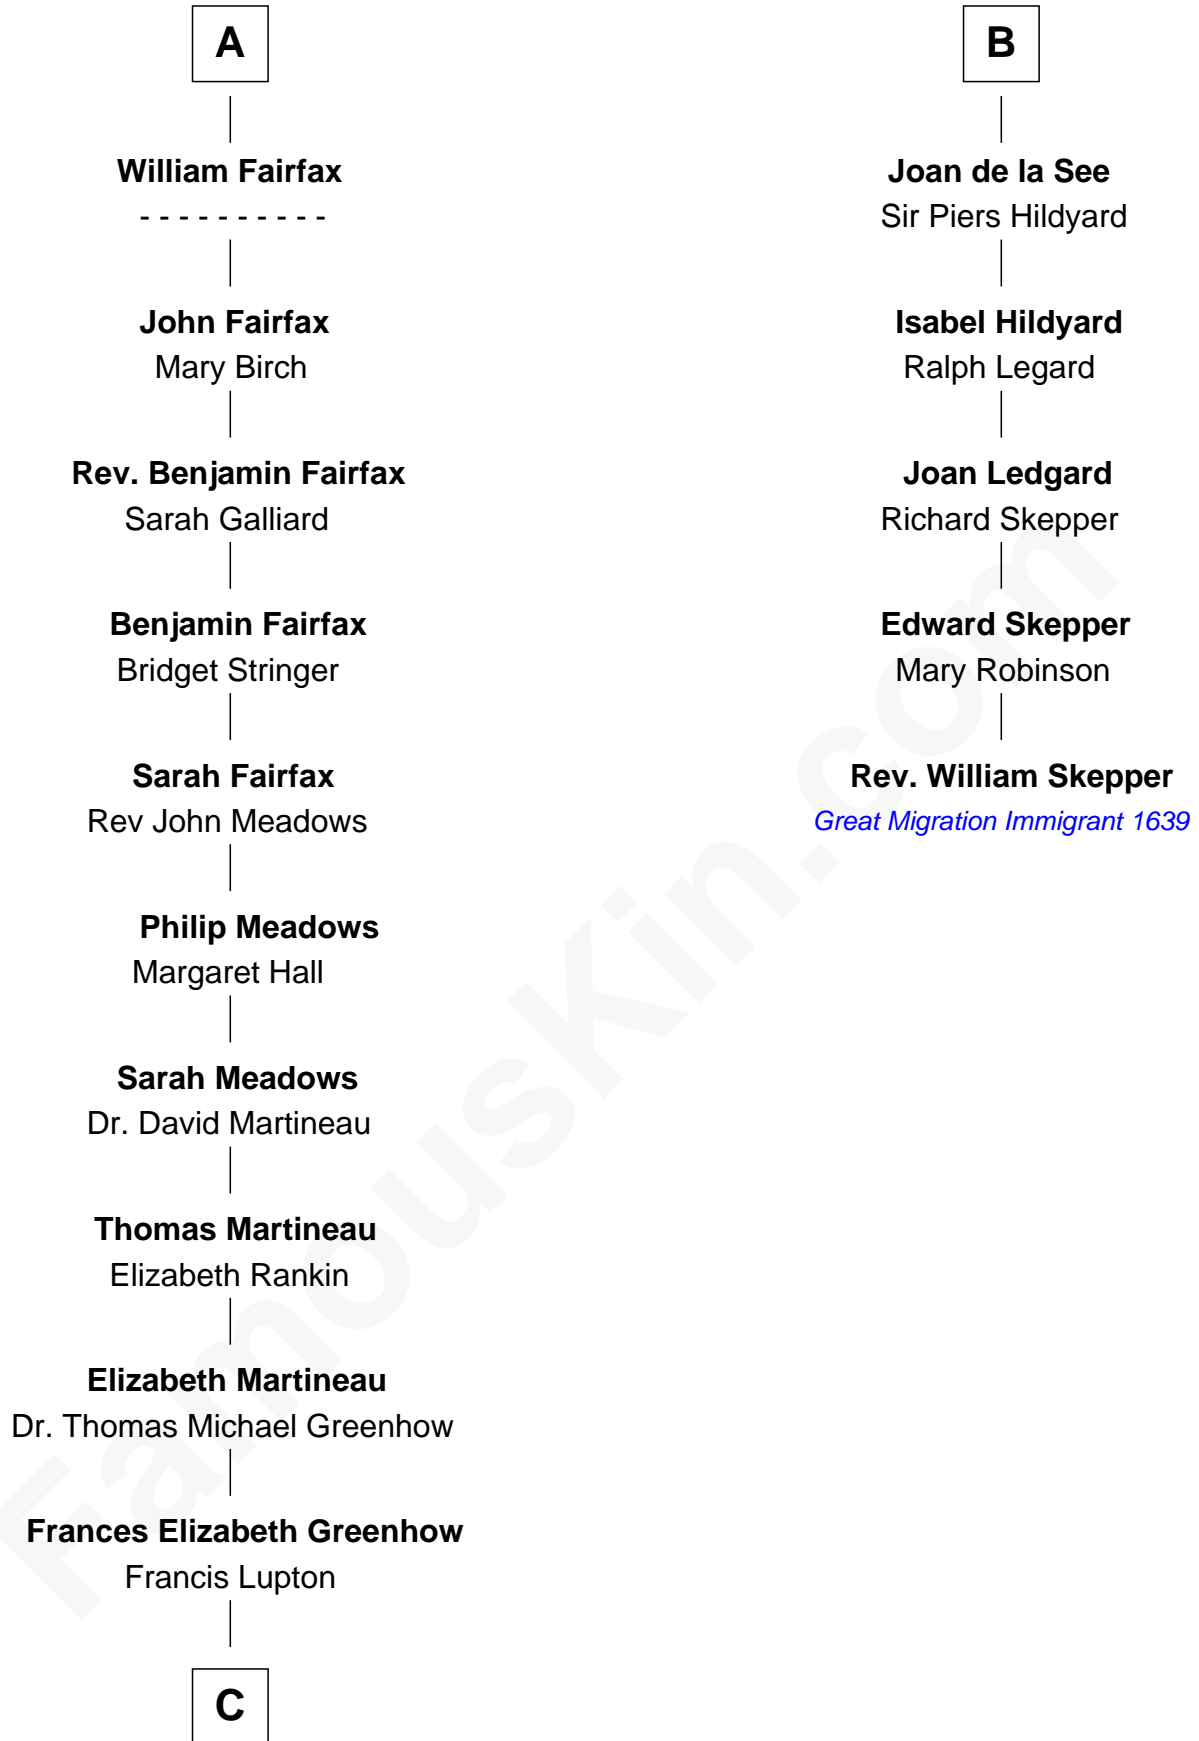

FamousKin.com
Relationship Chart of
Catherine Middleton
Princess of Wales

11th cousin 10 times removed of

Rev. William Skepper
(c1597 - c1650) Great Migration Immigrant 1639

C

Francis Martineau Lupton

Harriet Albina Davis

Olive Christina Lupton

Richard Noel Middleton

Peter Francis Middleton

Valerie Glassborow

Michael Francis Middleton

Carole Elizabeth Goldsmith

Catherine Middleton

Princess of Wales