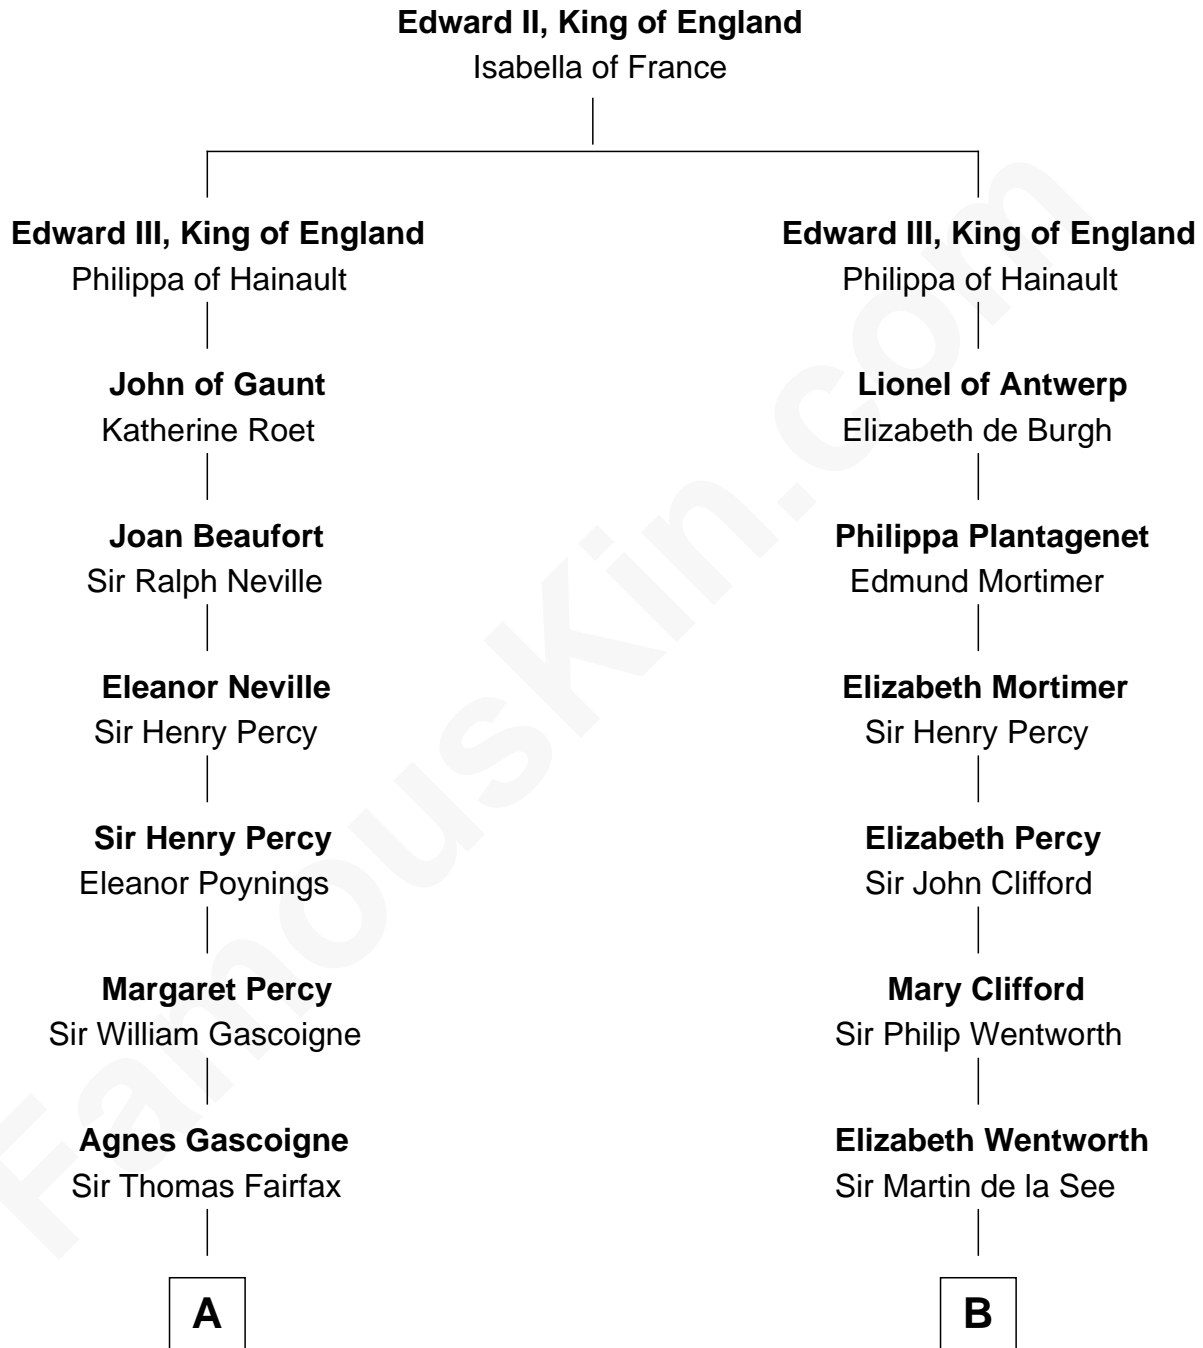

FamousKin.com
Relationship Chart of
Catherine Middleton
Princess of Wales

11th cousin 10 times removed of

Rev. William Skepper
(c1597 - c1650) Great Migration Immigrant 1639

C

Francis Martineau Lupton

Harriet Albina Davis

Olive Christina Lupton

Richard Noel Middleton

Peter Francis Middleton

Valerie Glassborow

Michael Francis Middleton

Carole Elizabeth Goldsmith

Catherine Middleton

Princess of Wales