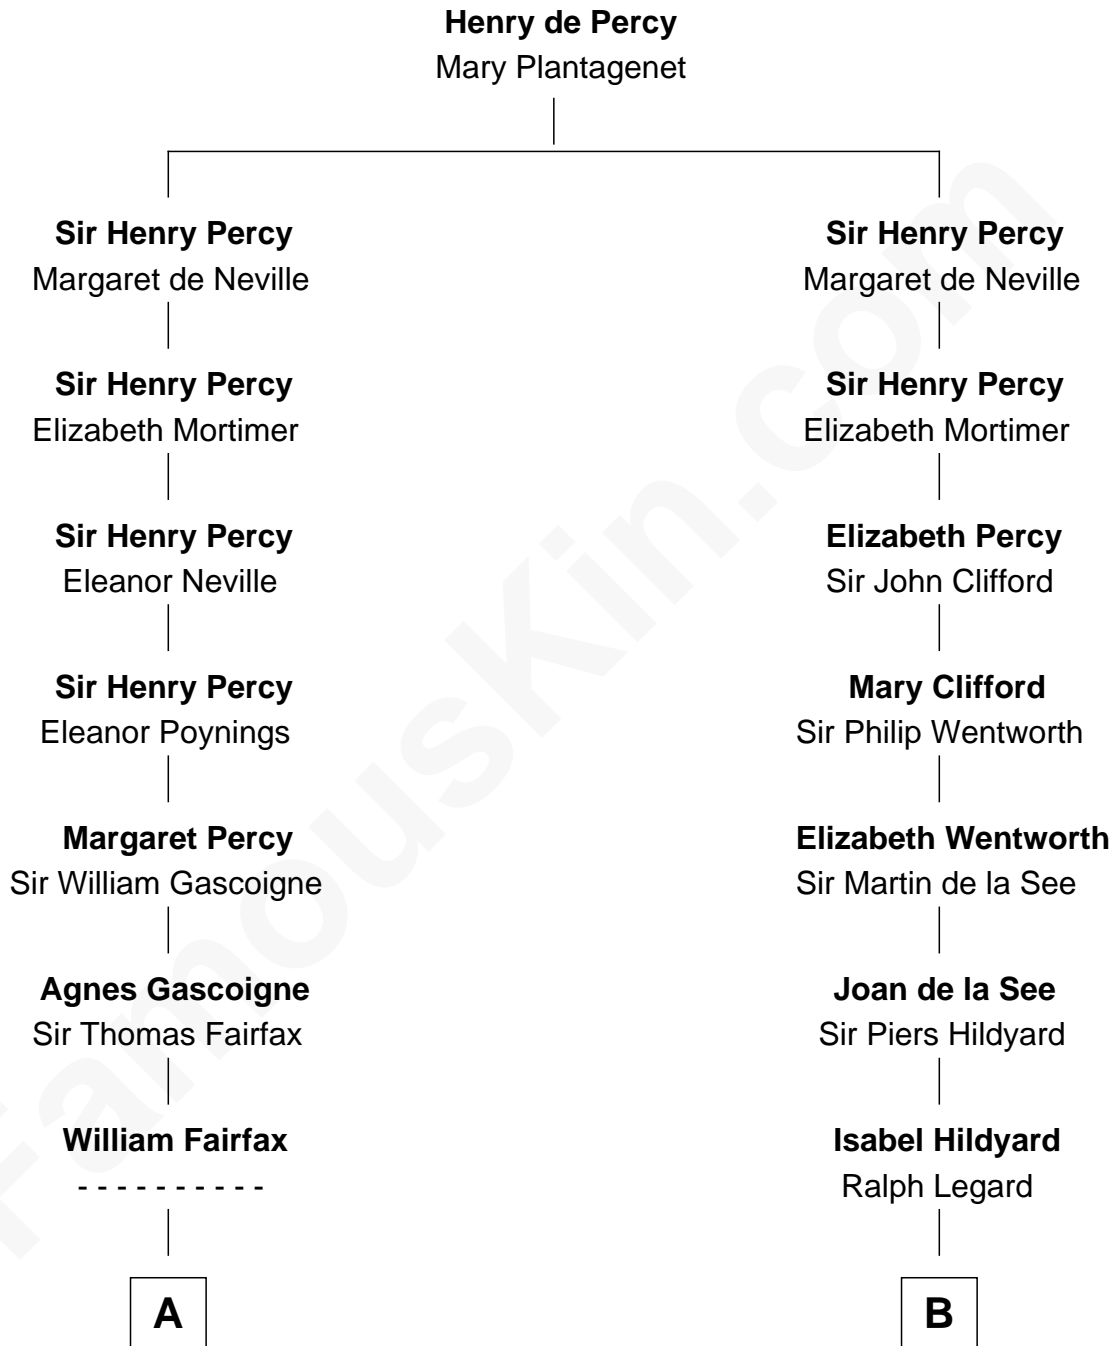

FamousKin.com

Relationship Chart of

Catherine Middleton

Princess of Wales

9th cousin 11 times removed of

Rev. William Skepper

(c1597 - c1650) Great Migration Immigrant 1639

C

—
Olive Christina Lupton

Richard Noel Middleton

—
Peter Francis Middleton

Valerie Glassborow

—
Michael Francis Middleton

Carole Elizabeth Goldsmith

—
Catherine Middleton

Princess of Wales