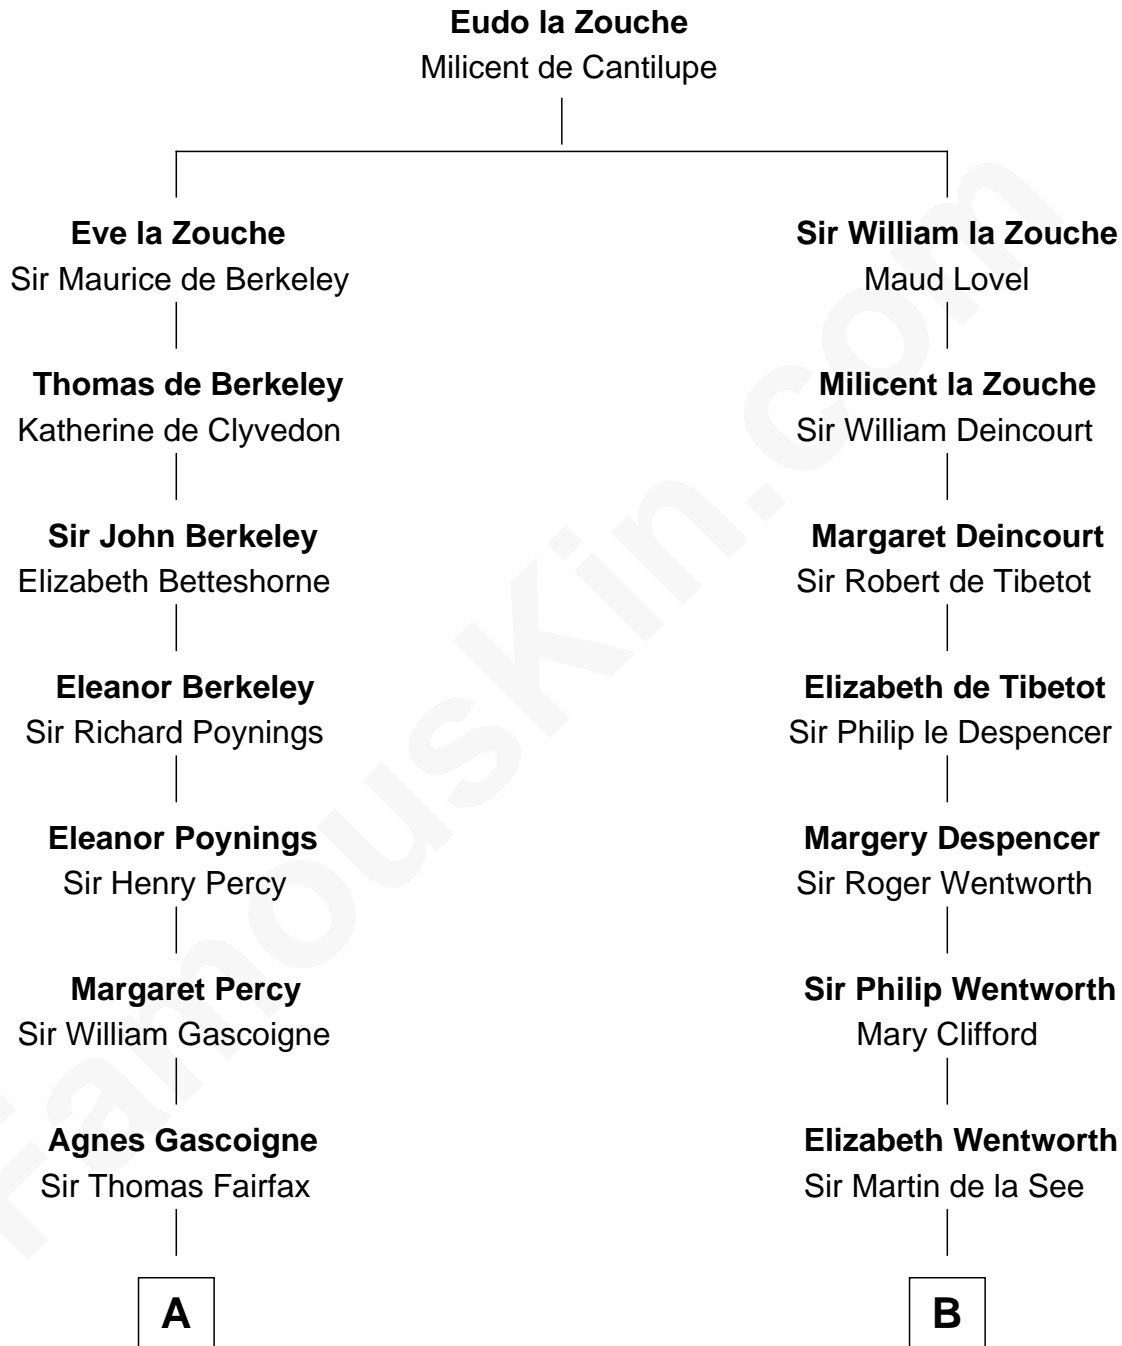

FamousKin.com

Relationship Chart of

Catherine Middleton

Princess of Wales

11th cousin 10 times removed of

Rev. William Skepper

(c1597 - c1650) Great Migration Immigrant 1639

C

Francis Martineau Lupton

Harriet Albina Davis

Olive Christina Lupton

Richard Noel Middleton

Peter Francis Middleton

Valerie Glassborow

Michael Francis Middleton

Carole Elizabeth Goldsmith

Catherine Middleton

Princess of Wales