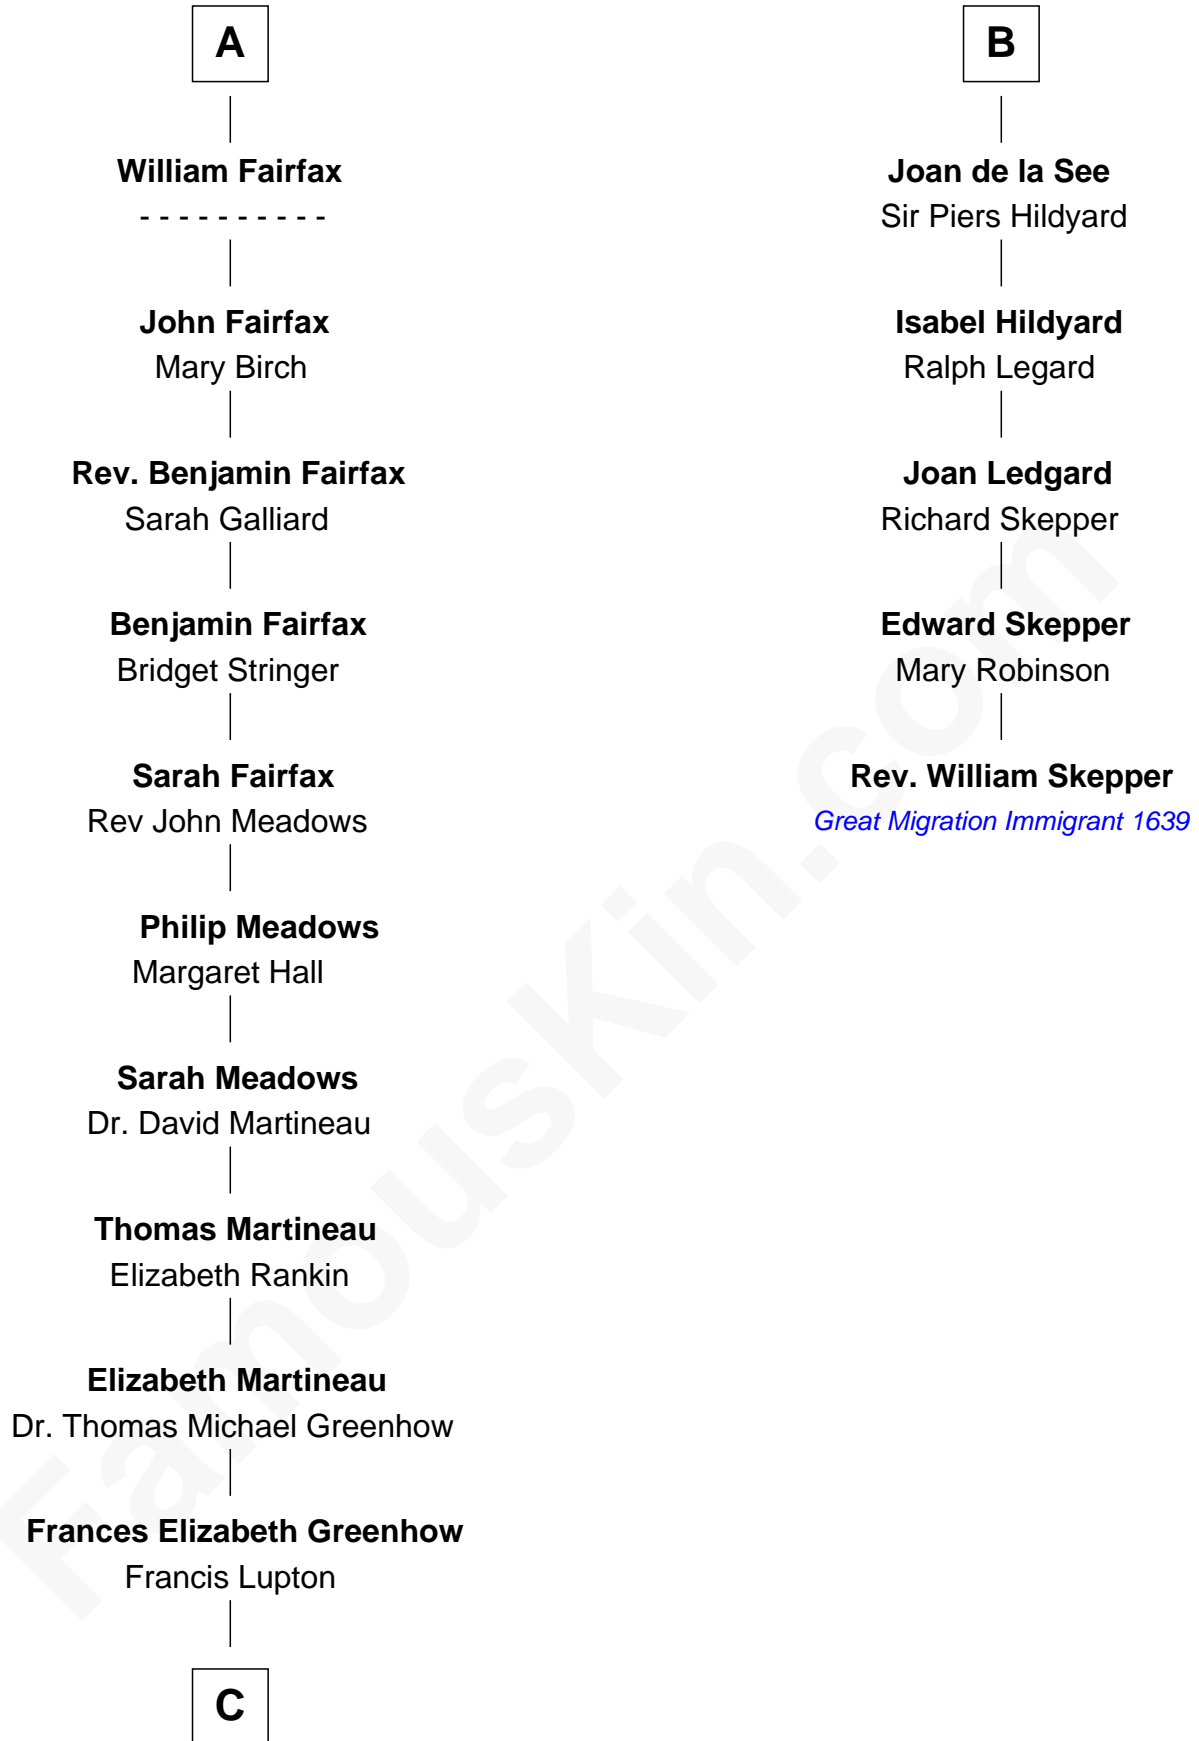

FamousKin.com

Relationship Chart of

Catherine Middleton

Princess of Wales

11th cousin 10 times removed of

Rev. William Skepper

(c1597 - c1650) Great Migration Immigrant 1639

C

Francis Martineau Lupton

Harriet Albina Davis

Olive Christina Lupton

Richard Noel Middleton

Peter Francis Middleton

Valerie Glassborow

Michael Francis Middleton

Carole Elizabeth Goldsmith