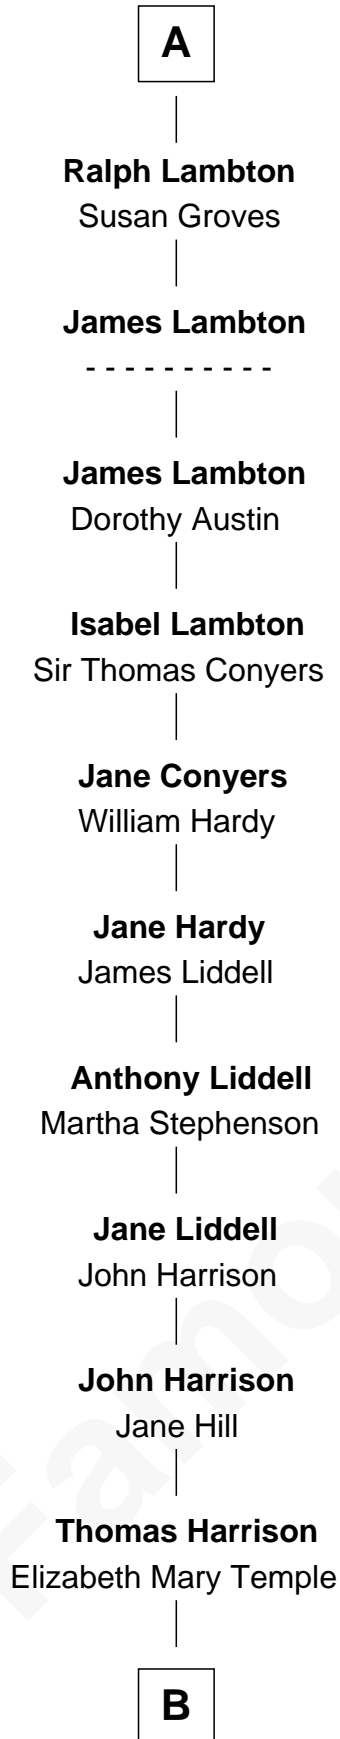

FamousKin.com

Relationship Chart of

Catherine Middleton

Princess of Wales

6th cousin 13 times removed of

Rev. William Skepper

(c1597 - c1650) Great Migration Immigrant 1639

B

—
Dorothy Harrison

Ronald John James Goldsmith

—
Carole Elizabeth Goldsmith

Michael Francis Middleton

—
Catherine Middleton

Princess of Wales

FamousKin.com