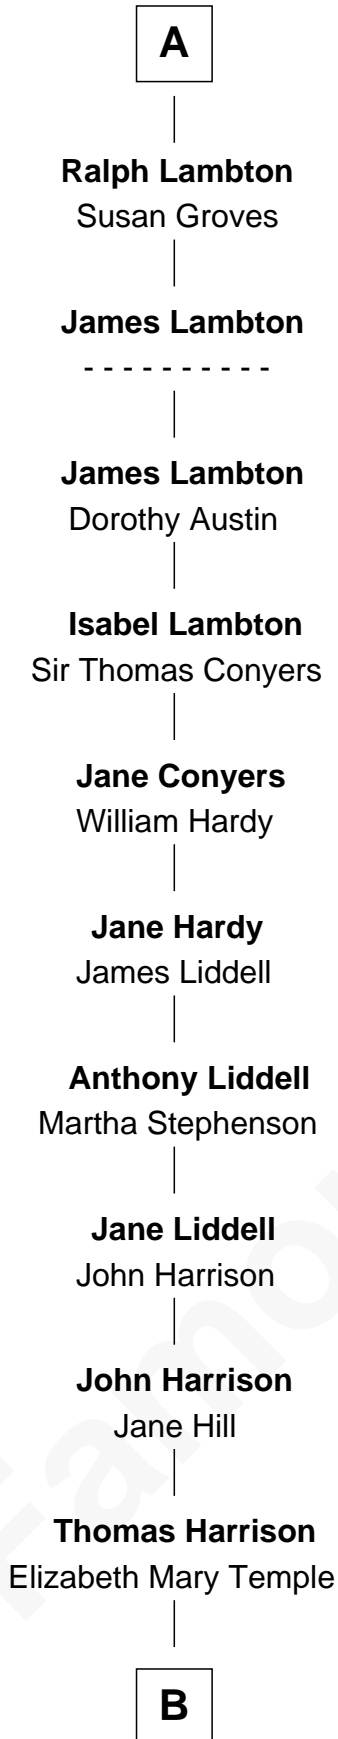

FamousKin.com
Relationship Chart of
Catherine Middleton

Princess of Wales

6th cousin 13 times removed of

Rev. William Skepper

(c1597 - c1650) Great Migration Immigrant 1639

B

—
Dorothy Harrison

Ronald John James Goldsmith

—
Carole Elizabeth Goldsmith

Michael Francis Middleton

—
Catherine Middleton

Princess of Wales

FamousKin.com