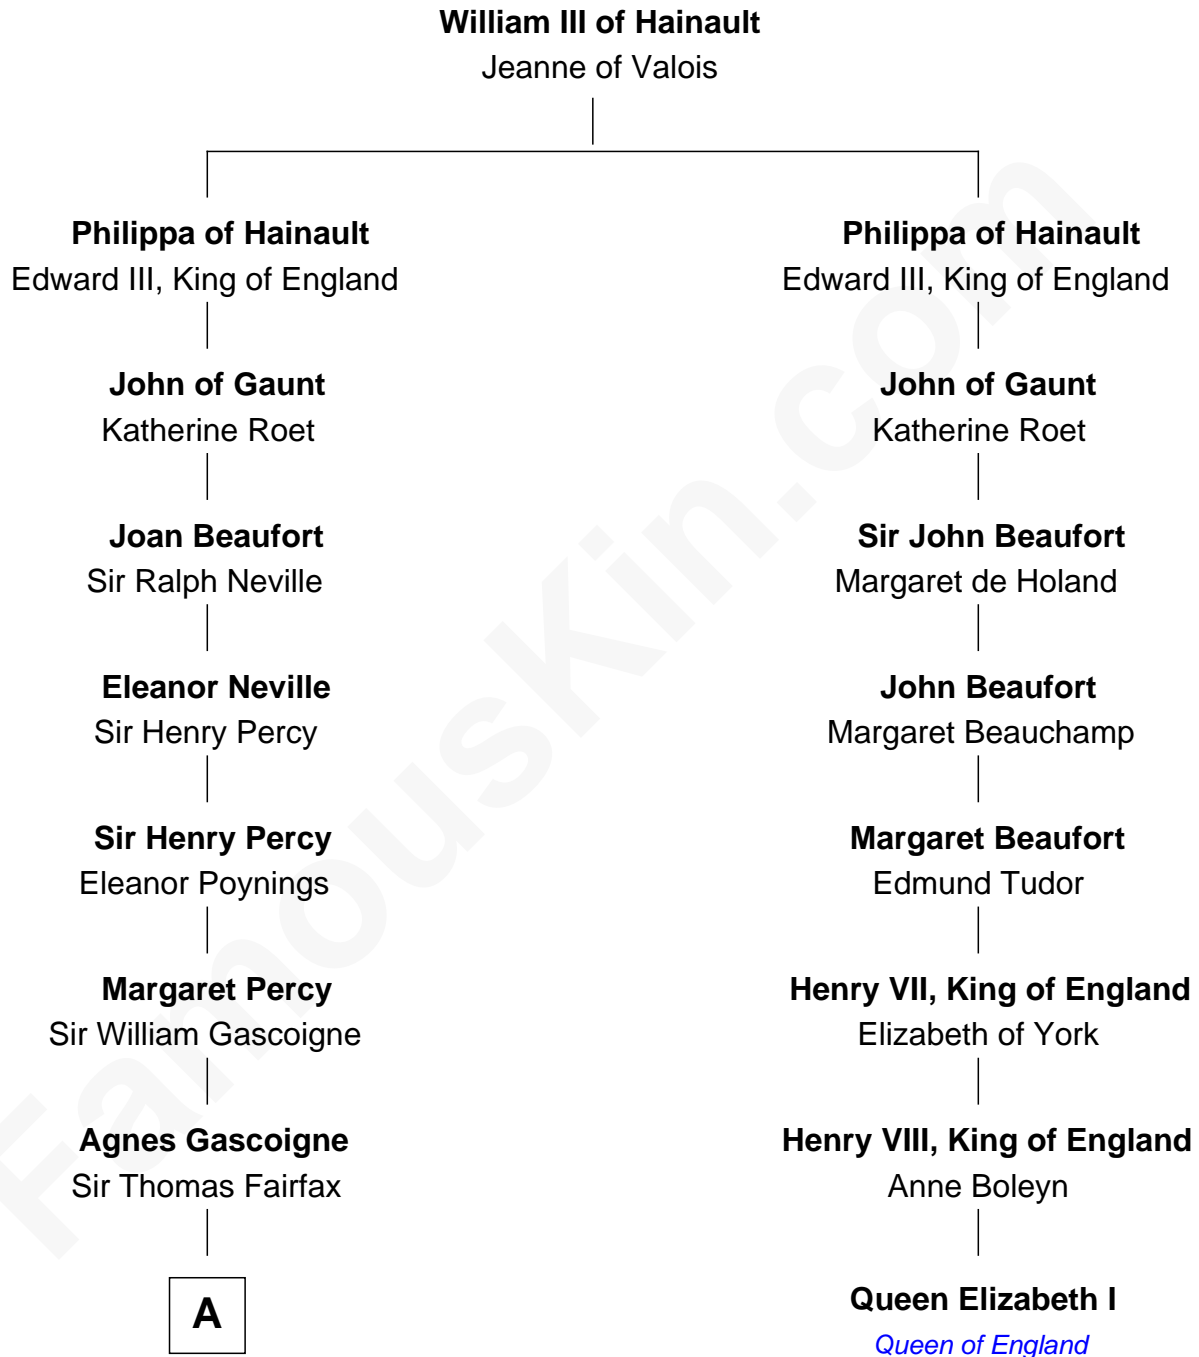

FamousKin.com
Relationship Chart of
Catherine Middleton
Princess of Wales

7th cousin 14 times removed of
Queen Elizabeth I
Queen of England

B

Francis Martineau Lupton

Harriet Albina Davis

Olive Christina Lupton

Richard Noel Middleton

Peter Francis Middleton

Valerie Glassborow

Michael Francis Middleton

Carole Elizabeth Goldsmith

Catherine Middleton

Princess of Wales

FamousKin.com