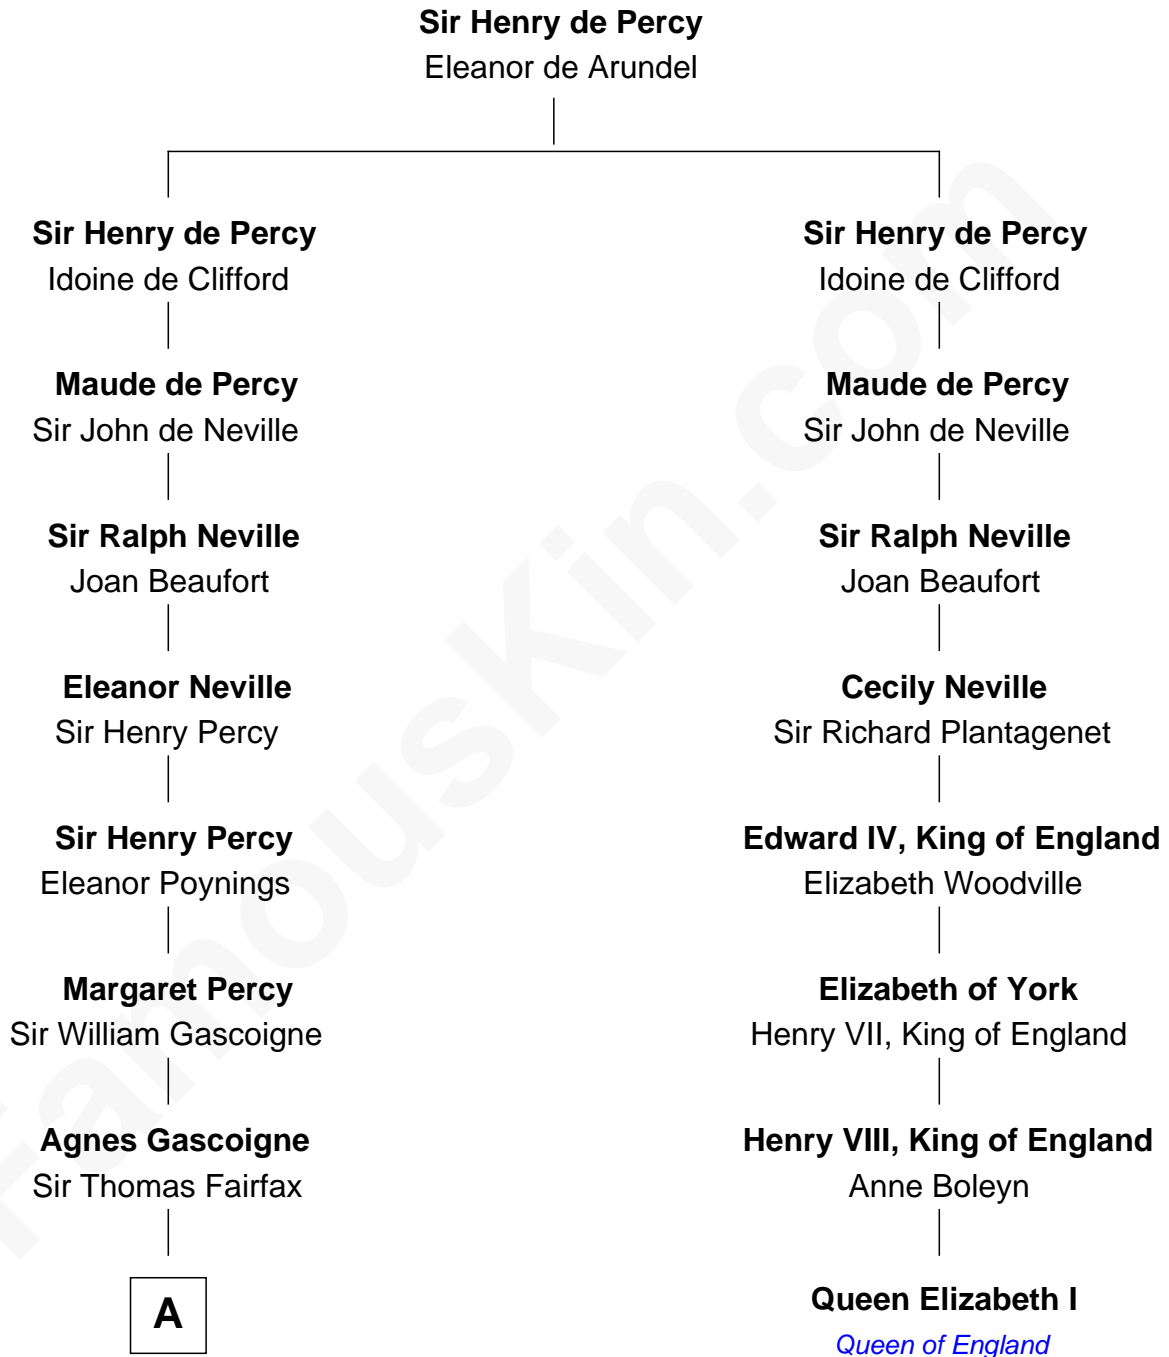

FamousKin.com
Relationship Chart of
Catherine Middleton
Princess of Wales

7th cousin 14 times removed of
Queen Elizabeth I
Queen of England

B

Francis Martineau Lupton

Harriet Albina Davis

Olive Christina Lupton

Richard Noel Middleton

Peter Francis Middleton

Valerie Glassborow

Michael Francis Middleton

Carole Elizabeth Goldsmith

Catherine Middleton

Princess of Wales

FamousKin.com